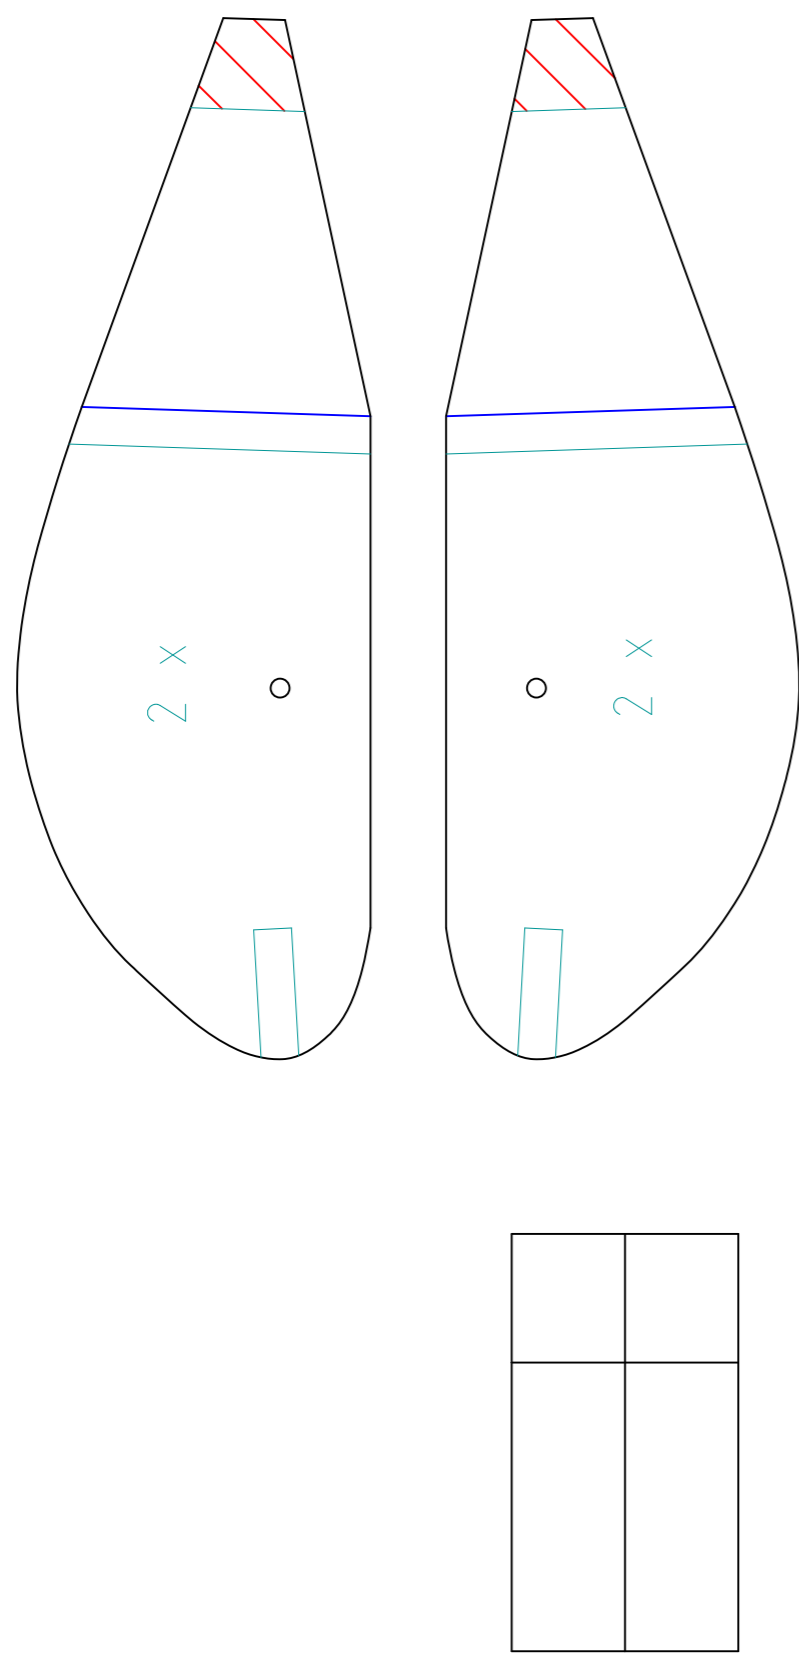

black = cut
 red = score 50%
 blue = lightly crease

12345678910

FB Bede 4 by Werner Klotsche 2021

Page 1 of 3

Plywood 15 mm

black = cut

red = score 50%

blue = lightly crease

FB Bede 4 by Werner Klotsche 2021

Page 2 of 3

°

black = cut

red = score 50%

blue = lightly crease

free for private use

Original Powerpod

A-Fold