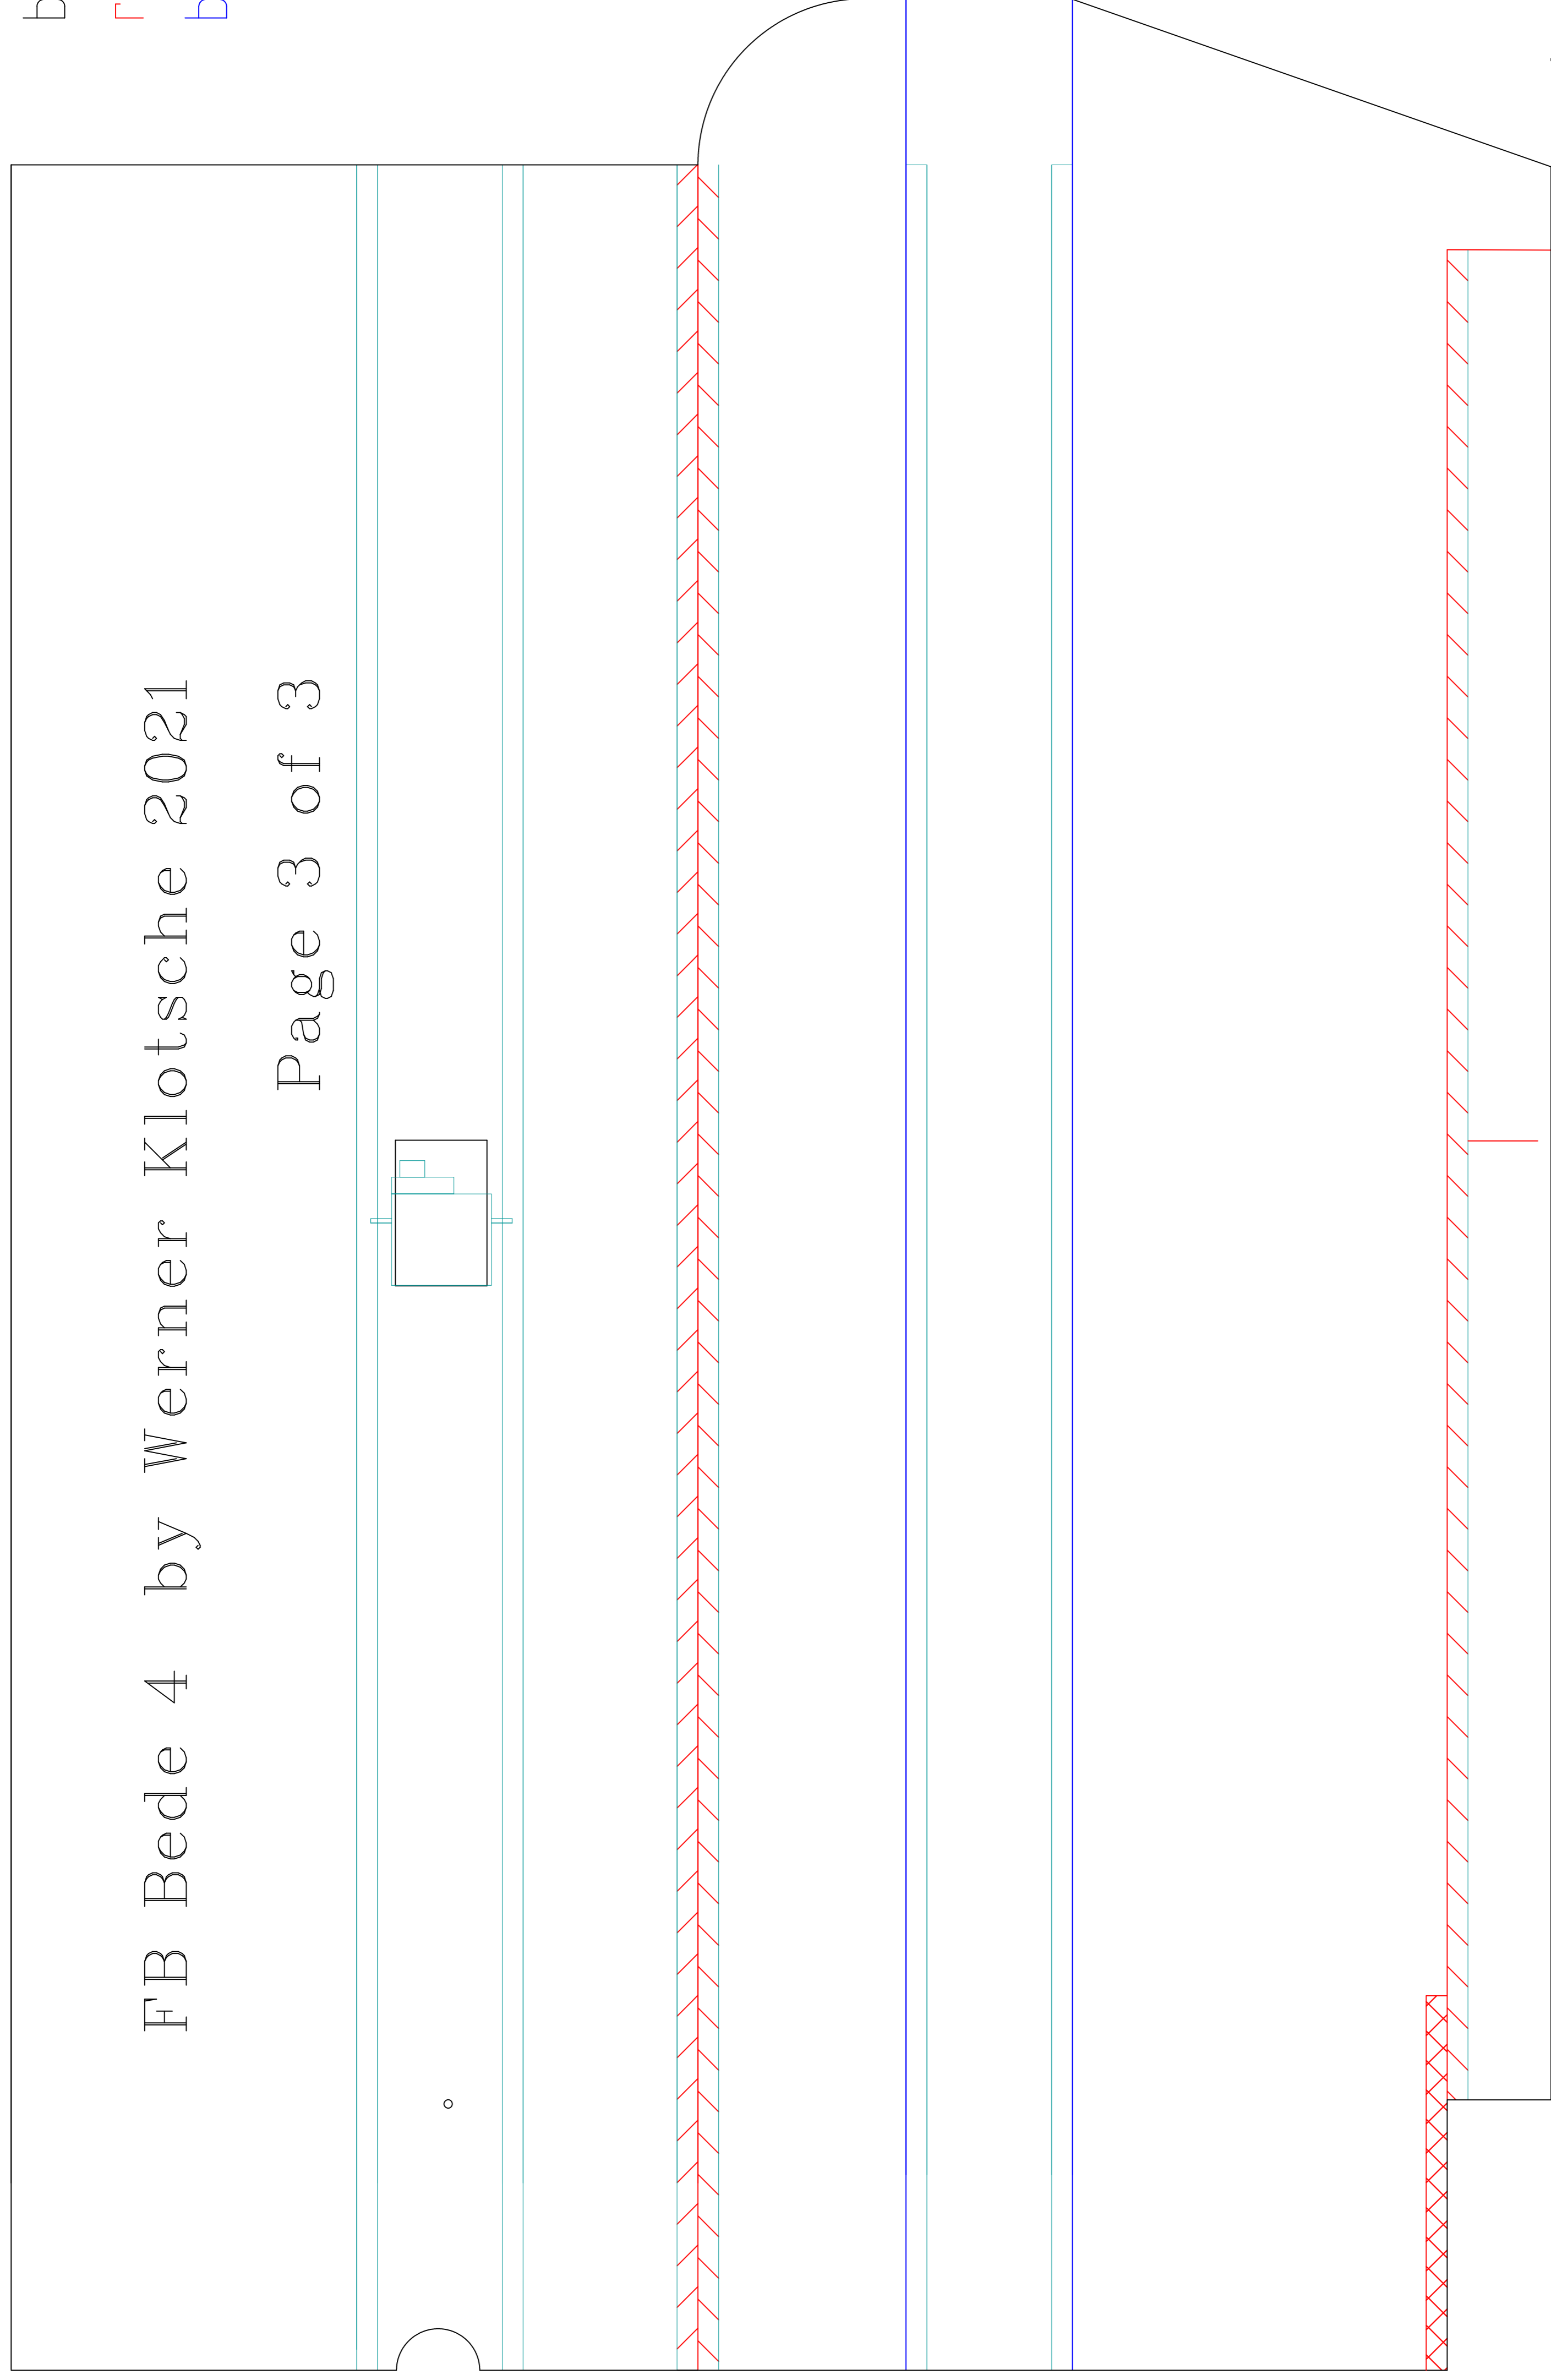

black = cut
 red = score 50%
 blue = lightly crease

12345678910

FB Bede 4 by Werner Klotsche 2021

Page 1 of 3

Plywood 15 mm

black = cut

red = score 50%

blue = lightly crease

FB Bede 4 by Werner Klotsche 2021

Page 2 of 3

°

black = cut

red = score 50%

blue = lightly crease

free for private use

Original Powerpod