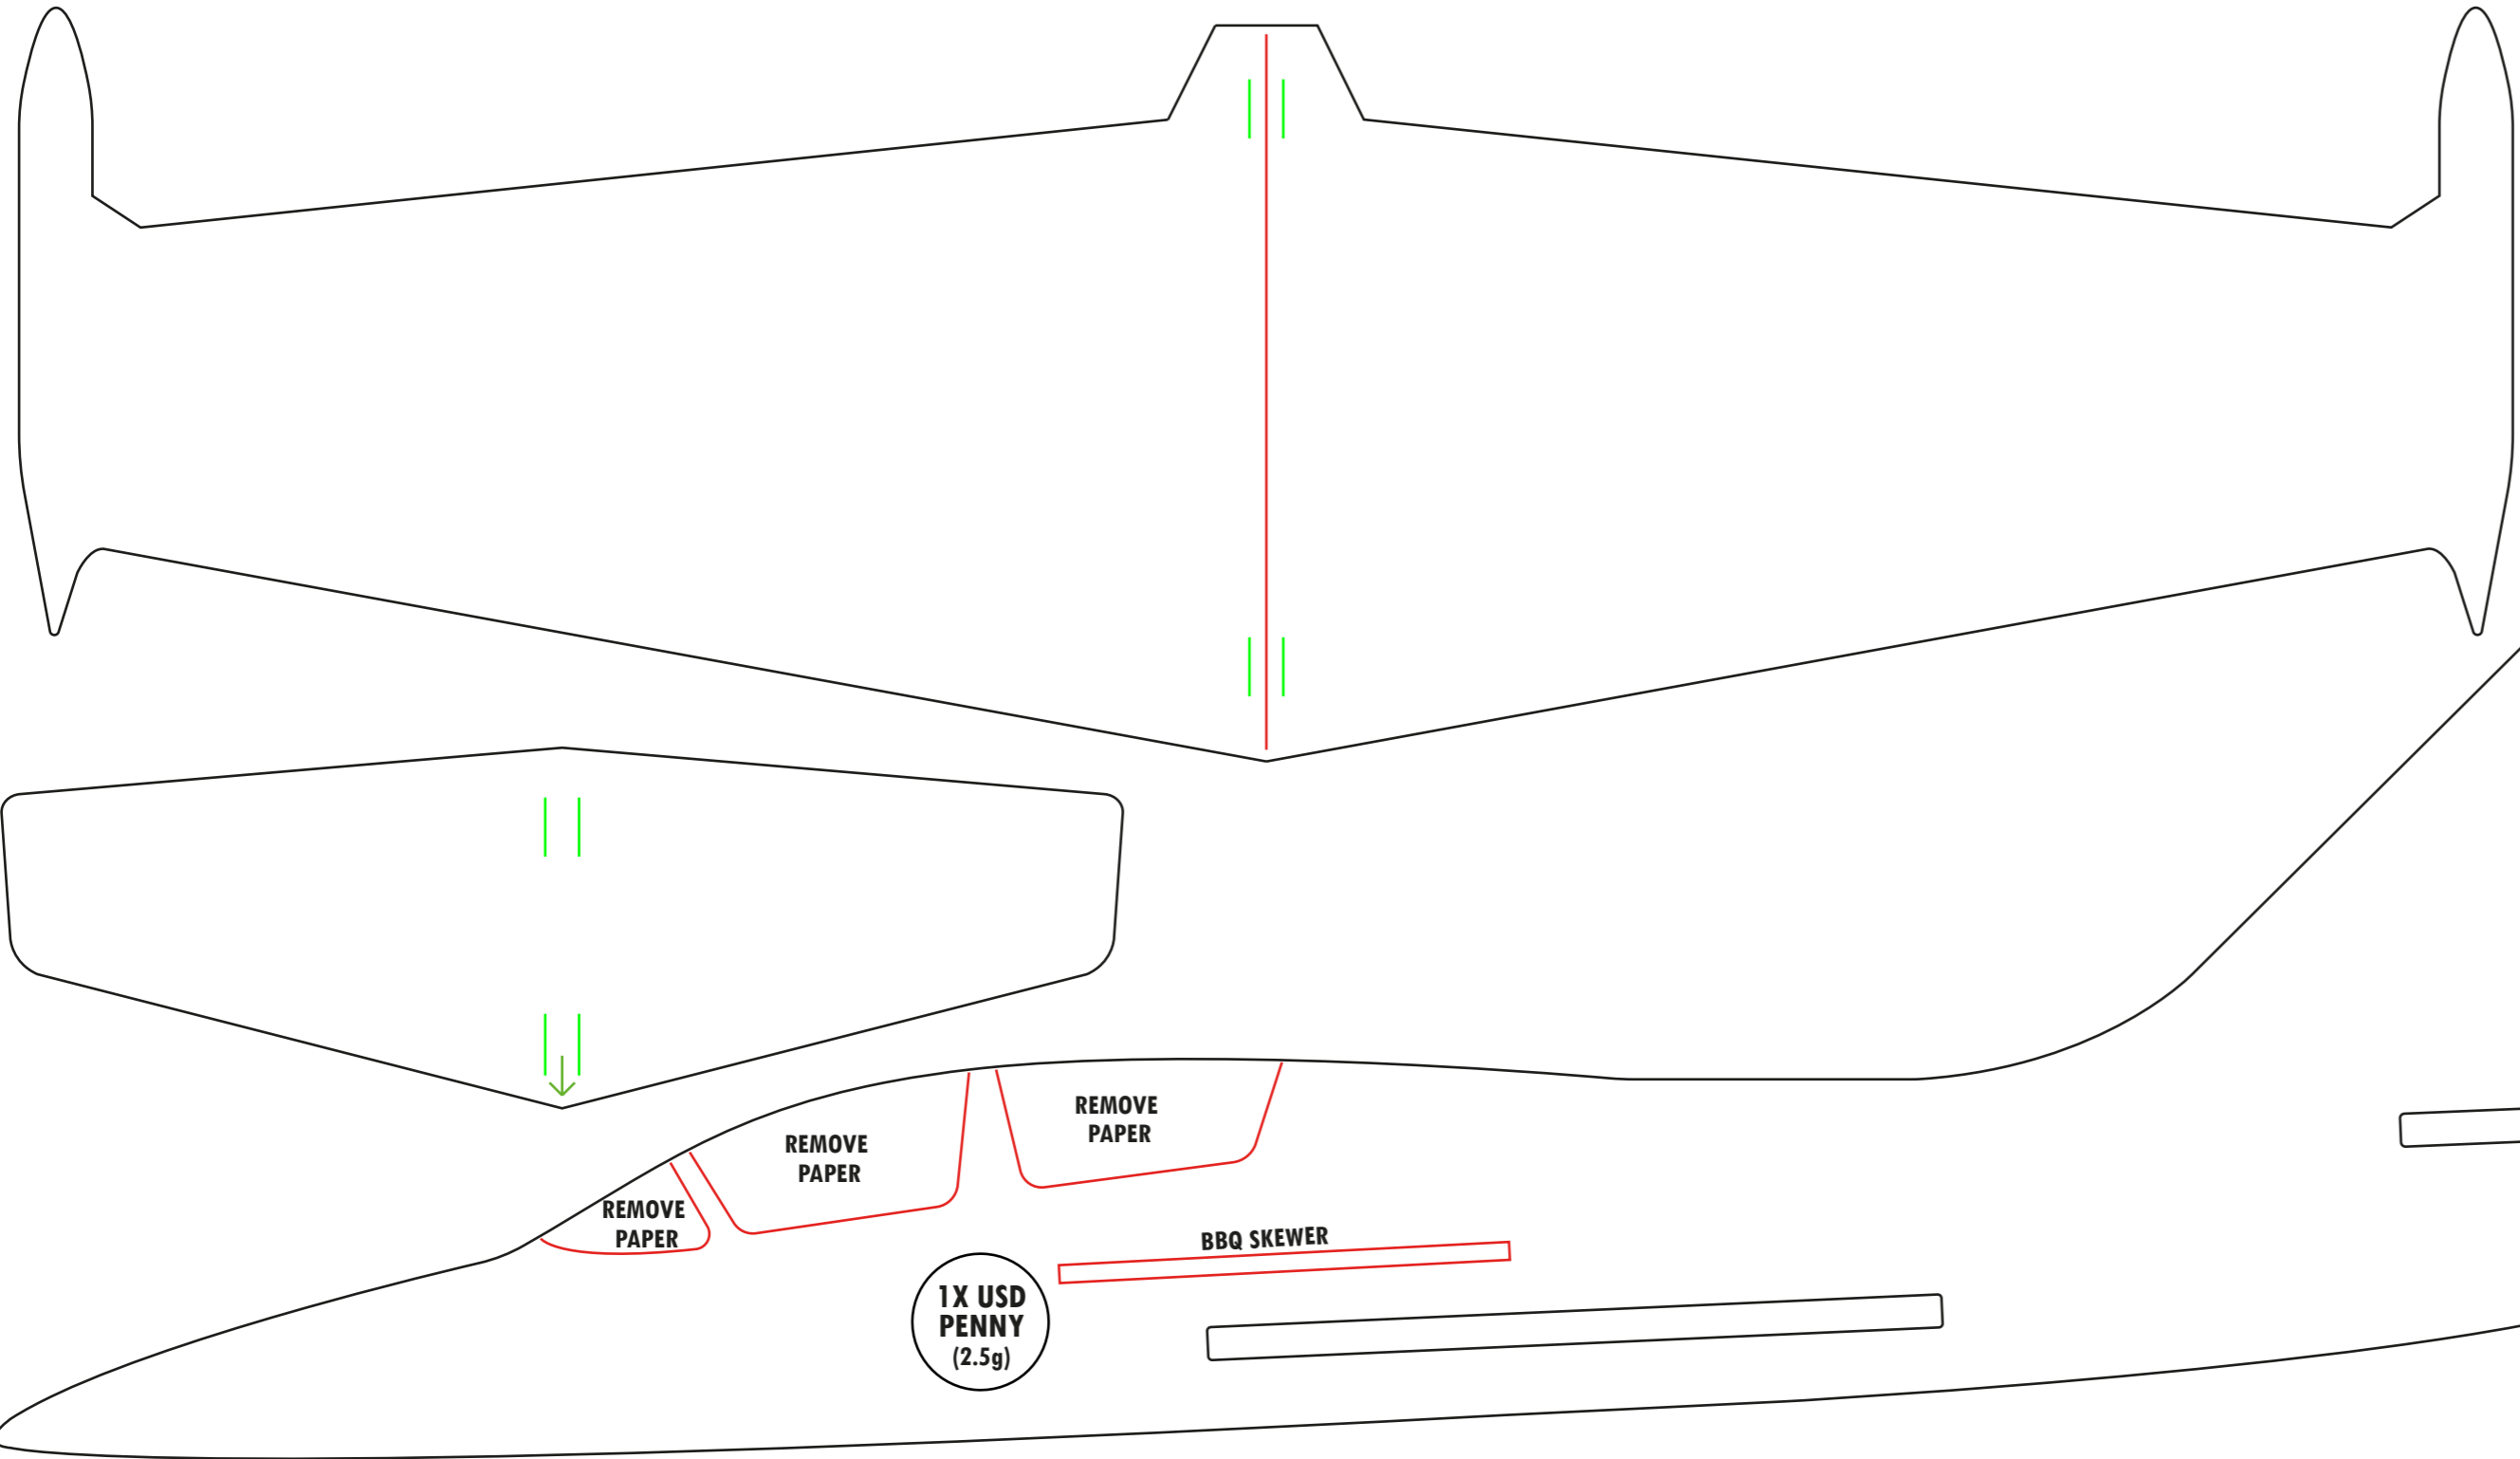

nnChuck L-39

VERSION 1.0
DESIGN BY Nic 'nerdnic' Lechner
BUILD GUIDE www.nerdnic.com
CUT 
GUIDE 

2x

REMOVE PAPER

2x

BEVEL
↑

REMOVE PAPER

REMOVE PAPER

REMOVE PAPER

1X USD PENNY
(2.5g)

BBQ SKEWER