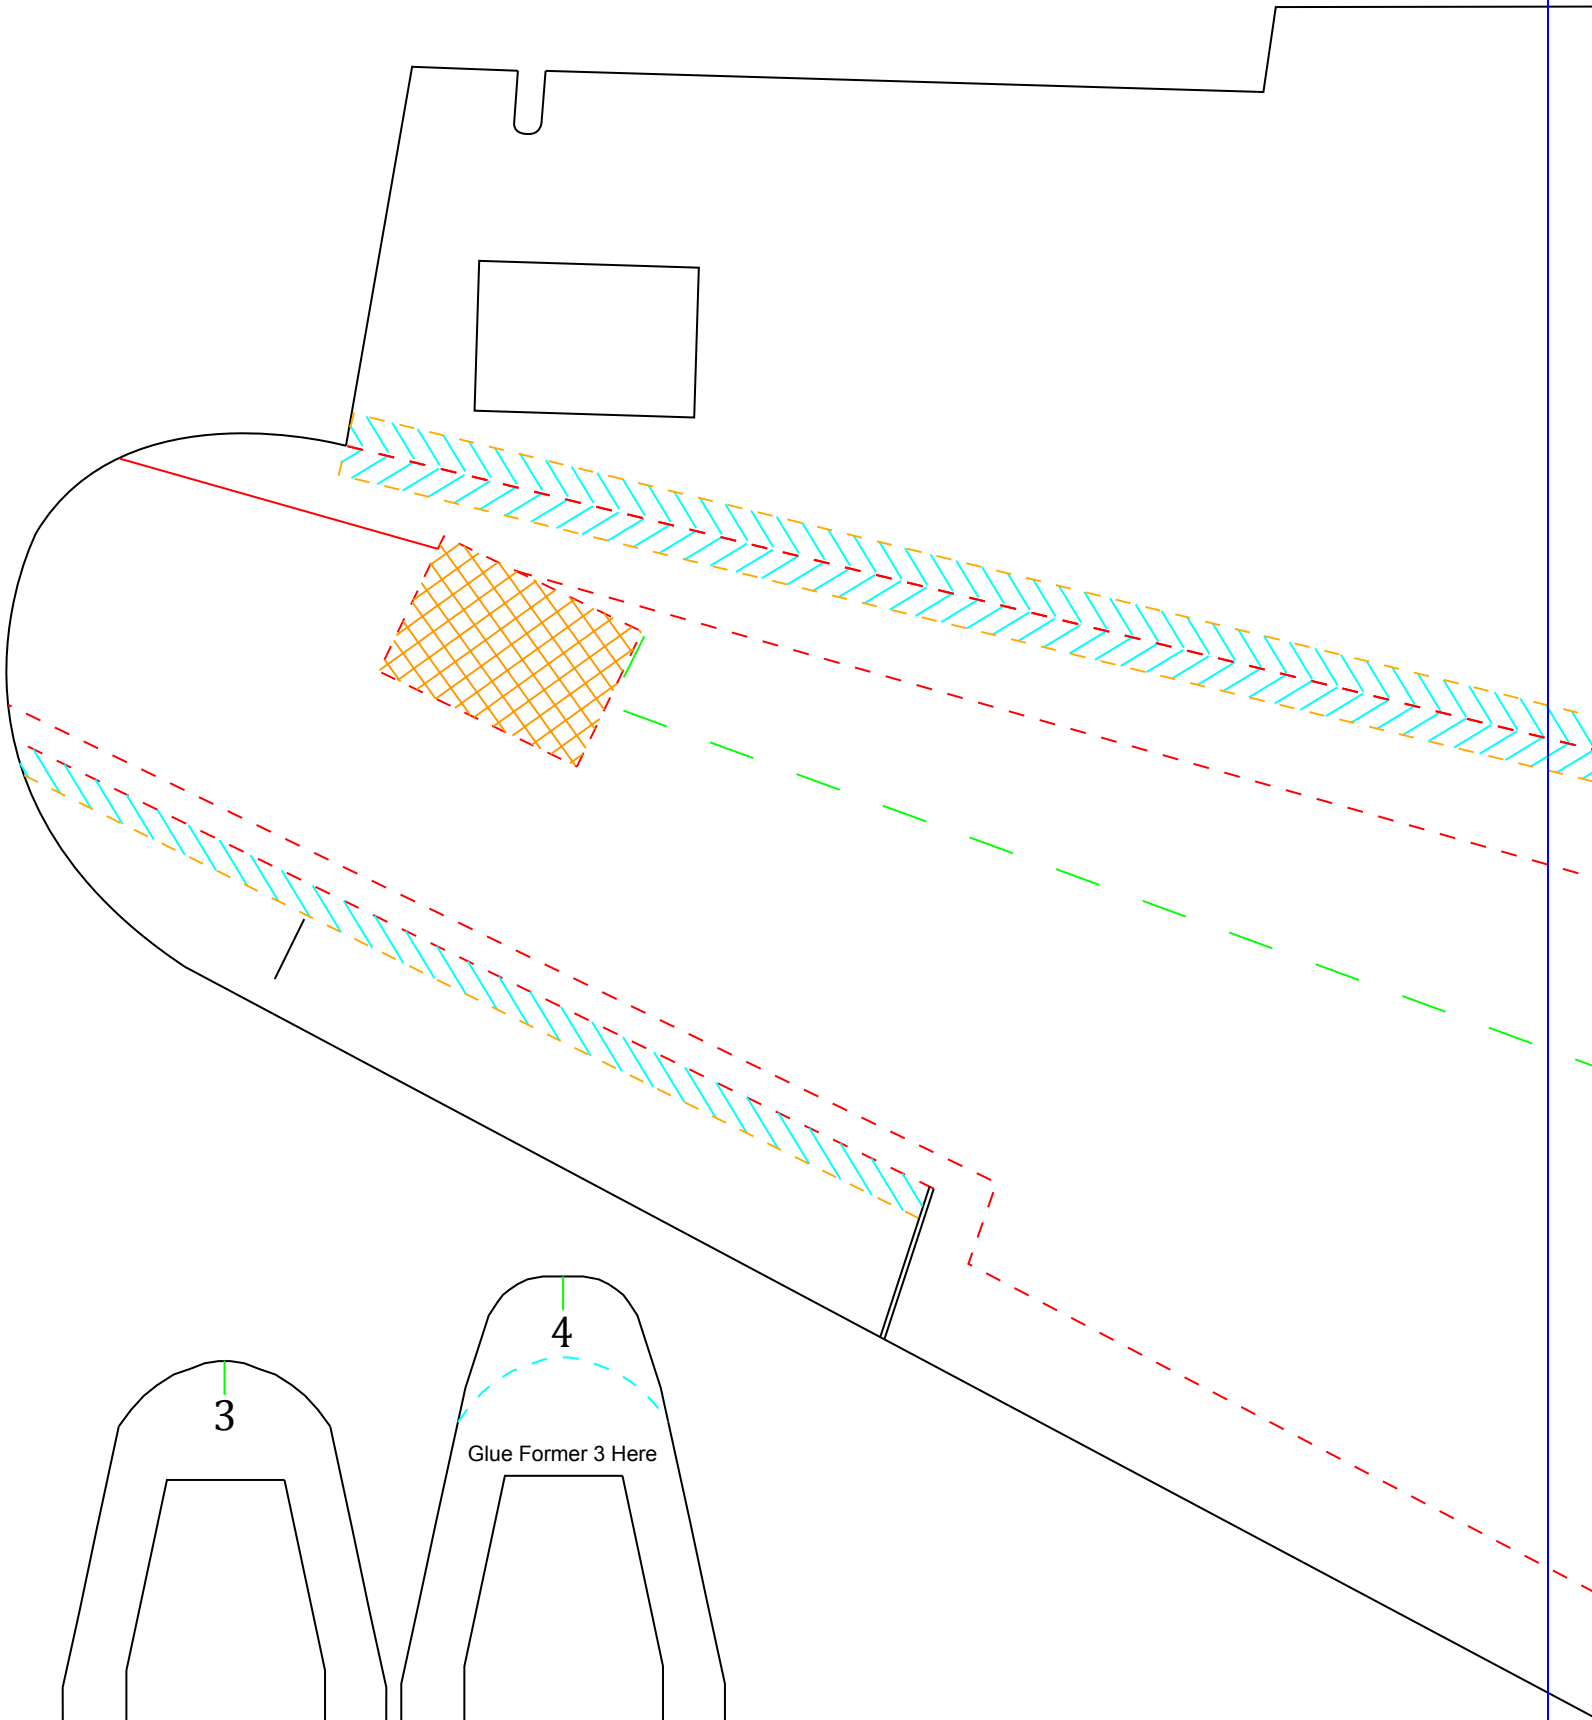

Griz-Wiz Mini Master Series BF-109F

Cut Skins 2 & 3 According to Formers 1 & 2

4

5

1A

1B

1A

1B

Wing

Remove Paper

Remove Paper

Remove Paper