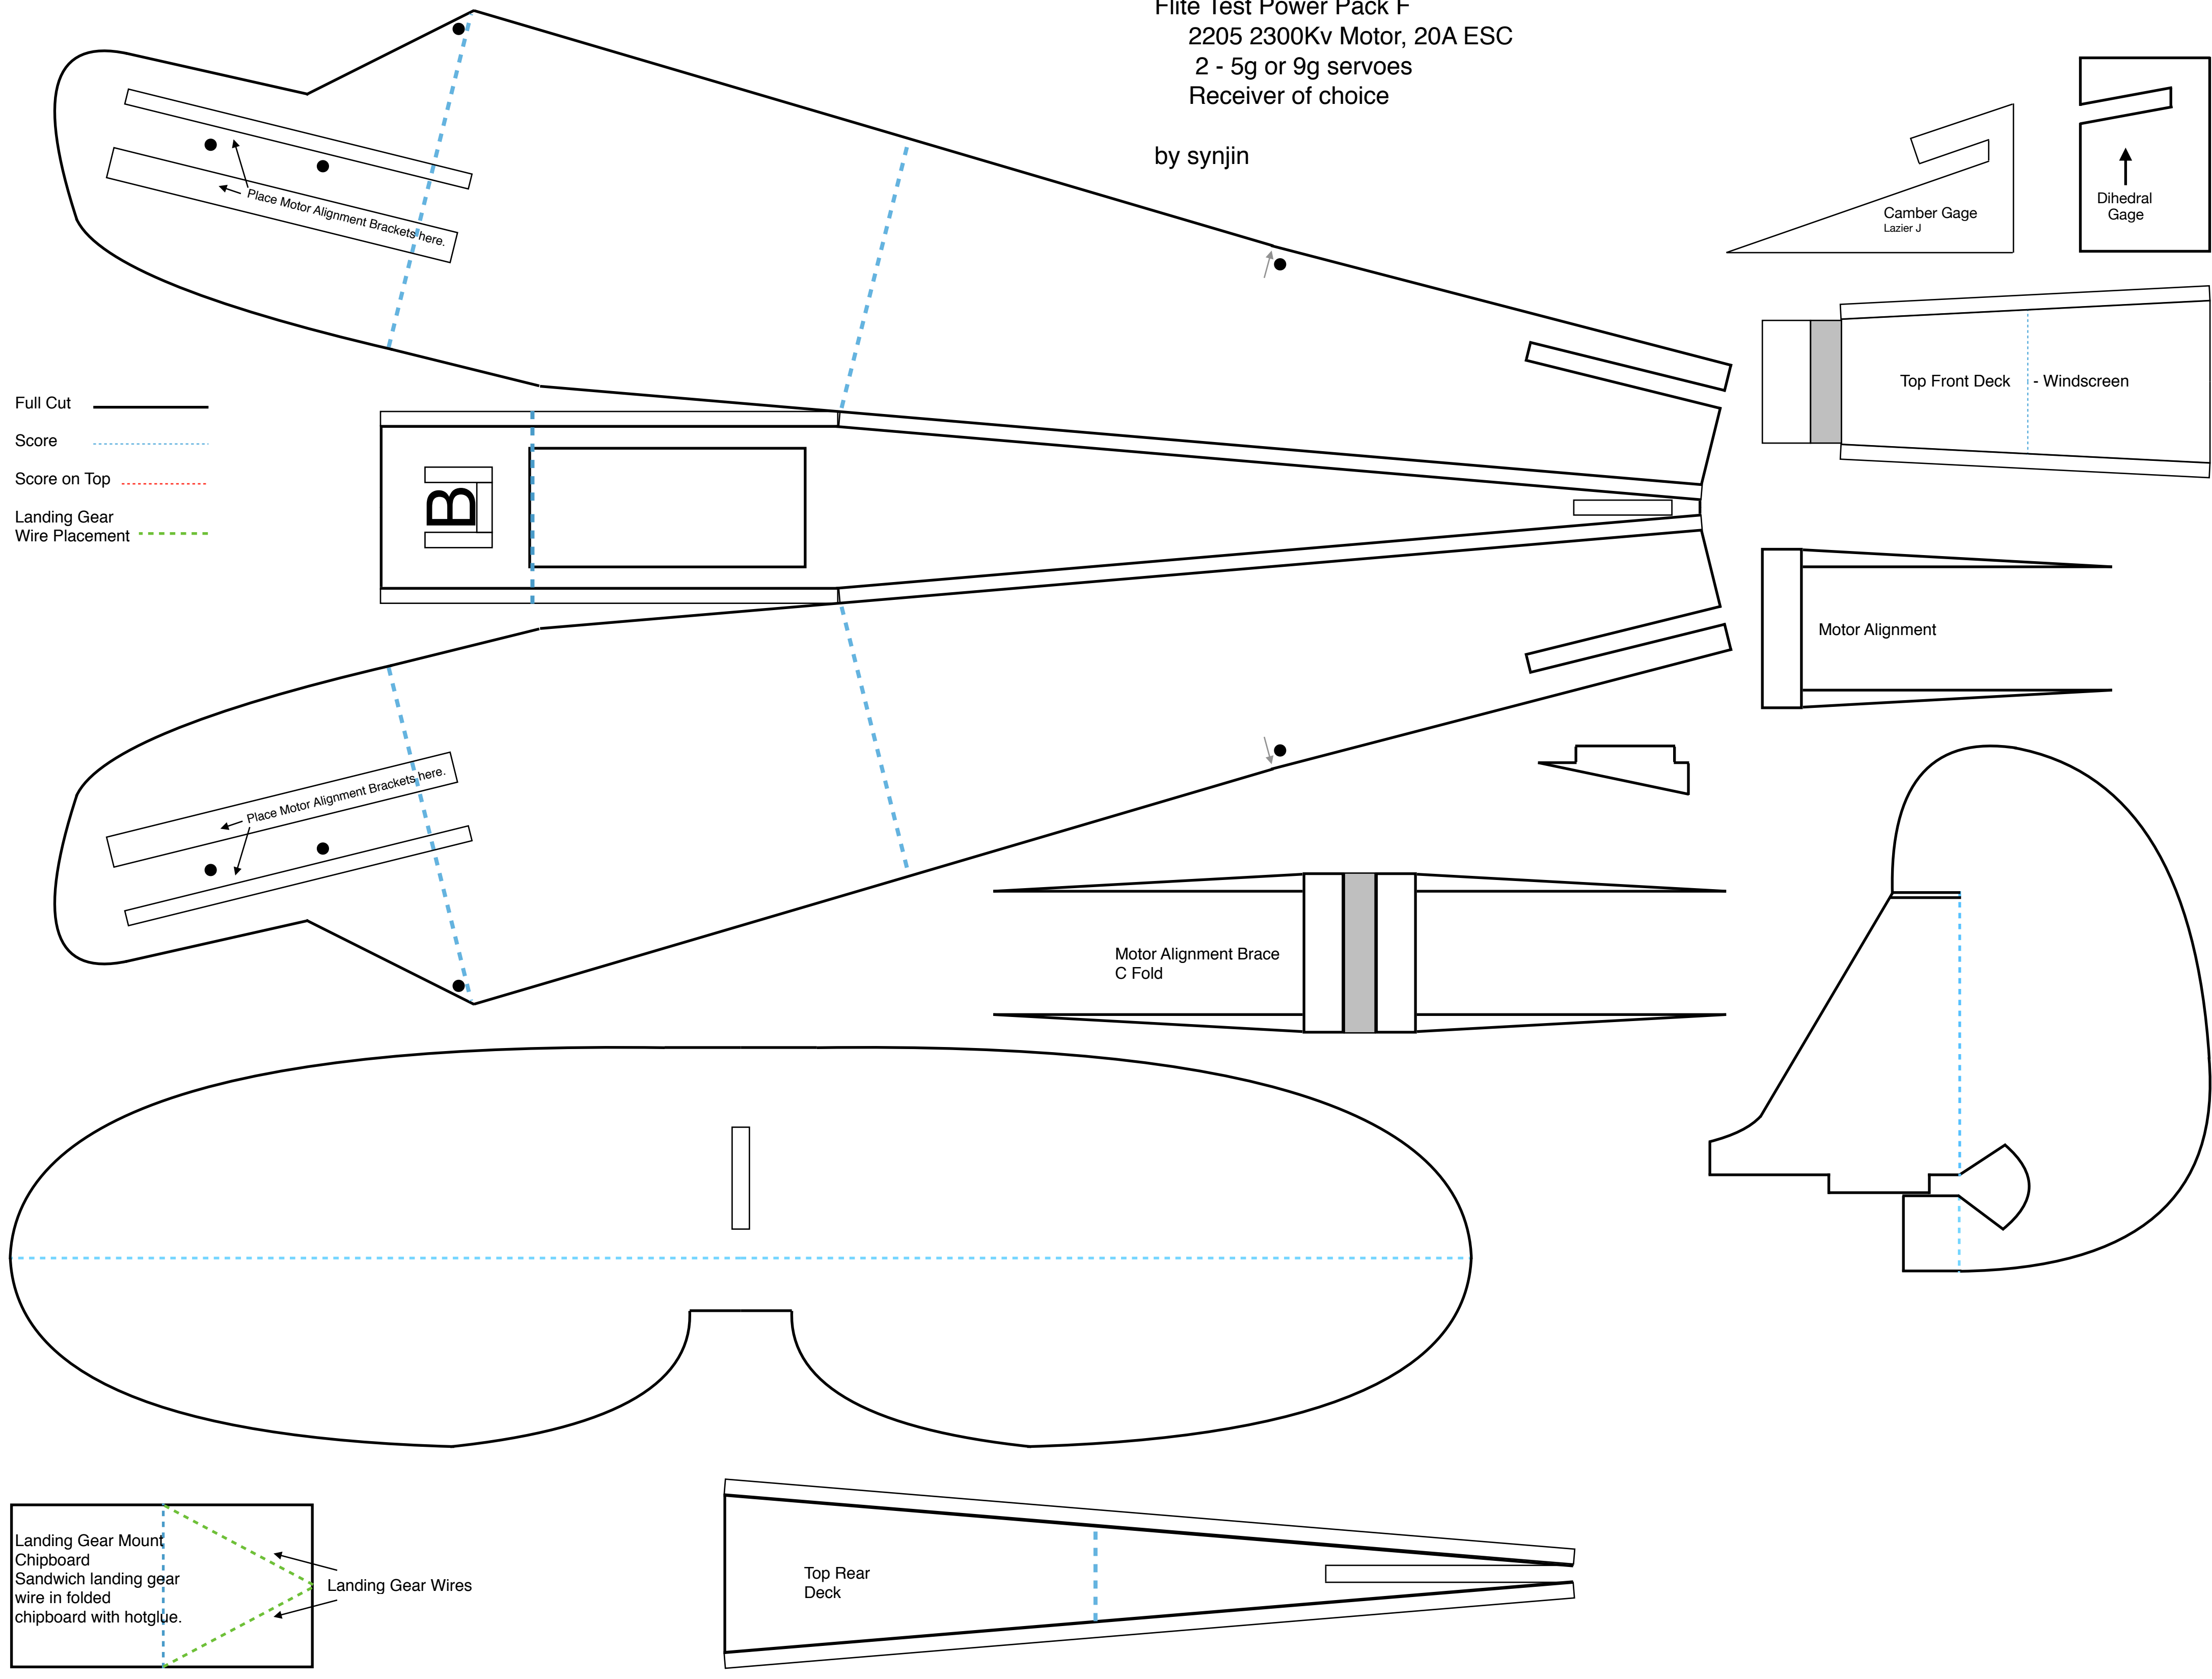

Other-J Plans

Mk.I

Flite Test Power Pack F

2205 2300Kv Motor, 20A ESC

2 - 5g or 9g servoes

Receiver of choice

by synjin

- Full Cut ———
- Score - - - - -
- Score on Top - - - - -
- Landing Gear
- Wire Placement - - - - -