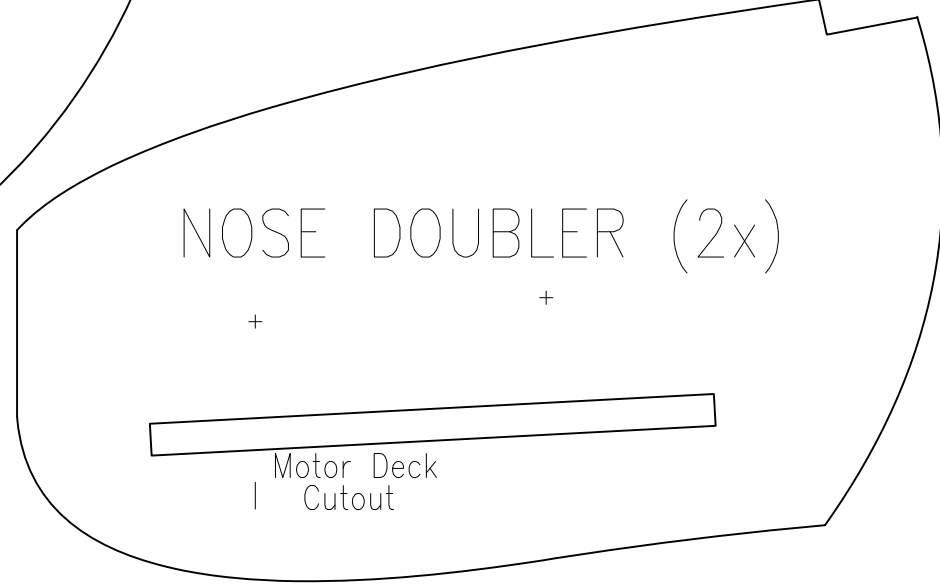

VERTICAL STABILIZER (2x)

FUSELAGE
(2x)

NOSE DOUBLER (2x)

Motor Deck
| Cutout

TOP FRONT DECK

FRONT WING (2x)

Dihedral Cut
On Top of Wing

REAR WING (2x)

Dihedral Cut
On Top of Wing

A

A