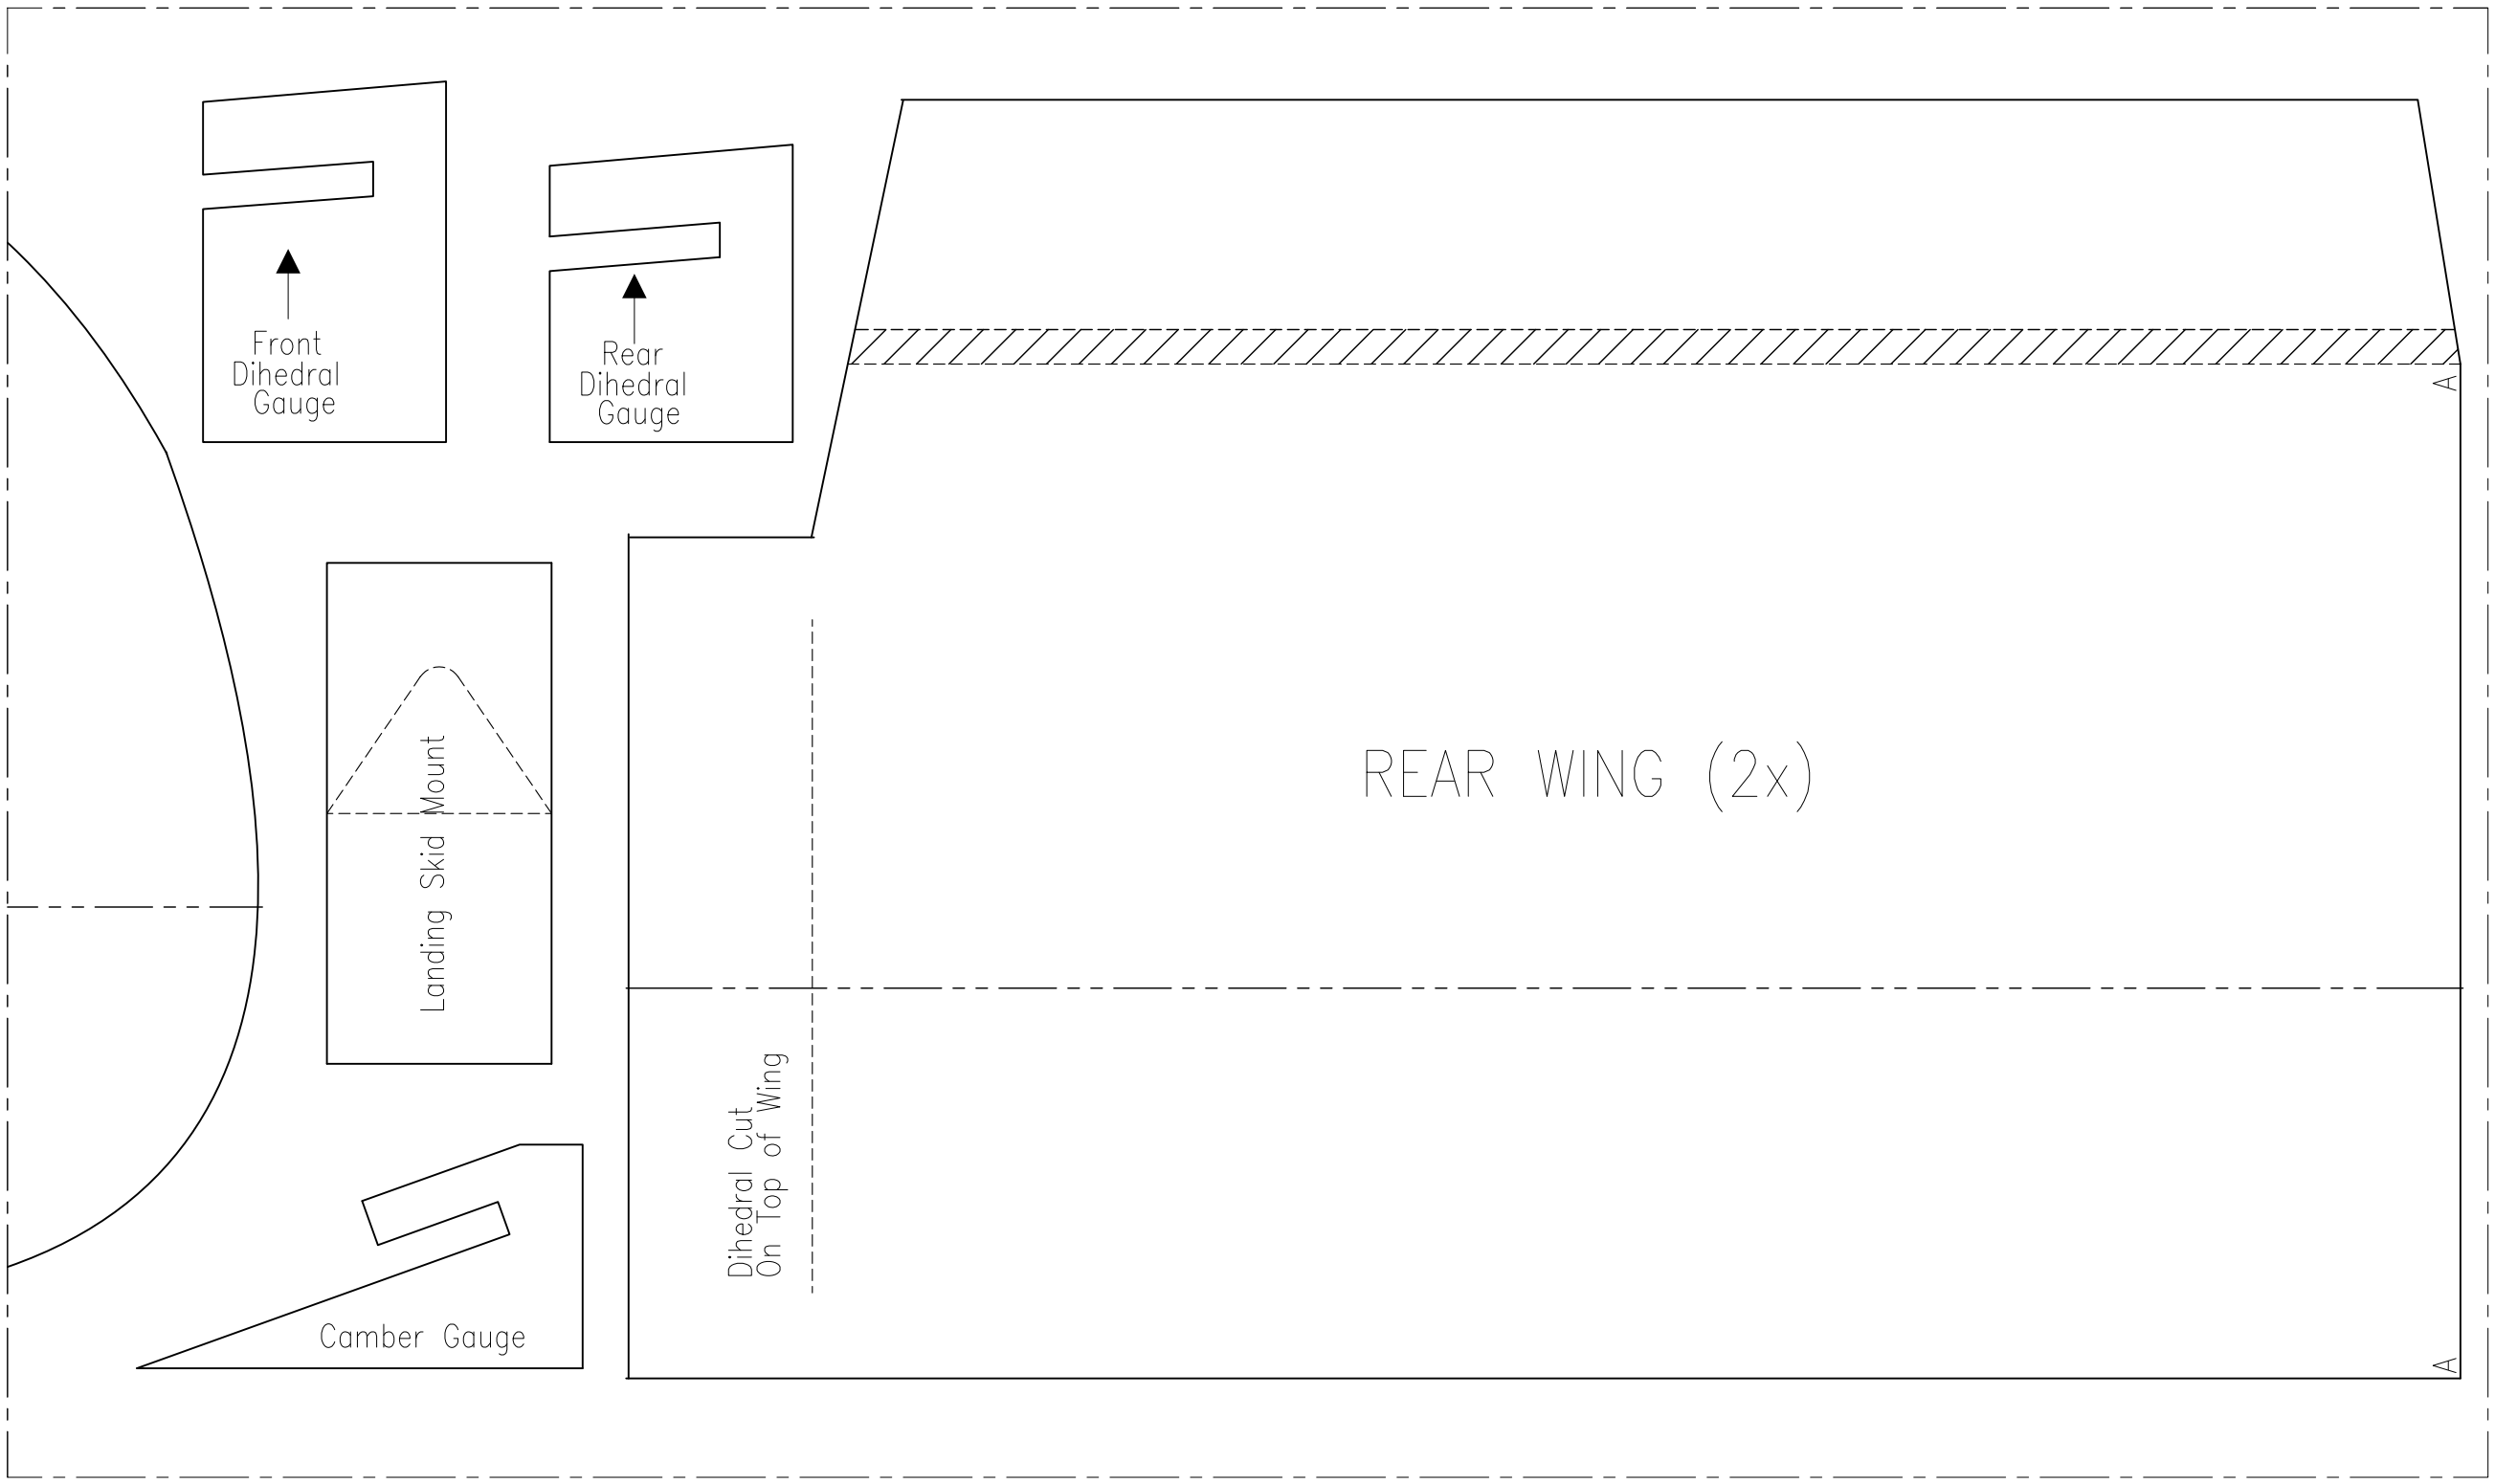

VERTICAL STABILIZER (2x)

FUSELAGE
(2x)

NOSE DOUBLER (2x)

Motor Deck
| Cutout

TOP FRONT DECK

FRONT WING (2x)

Dihedral Cut
On Top of Wing

REAR WING (2x)

Dihedral Cut
On Top of Wing

A

A