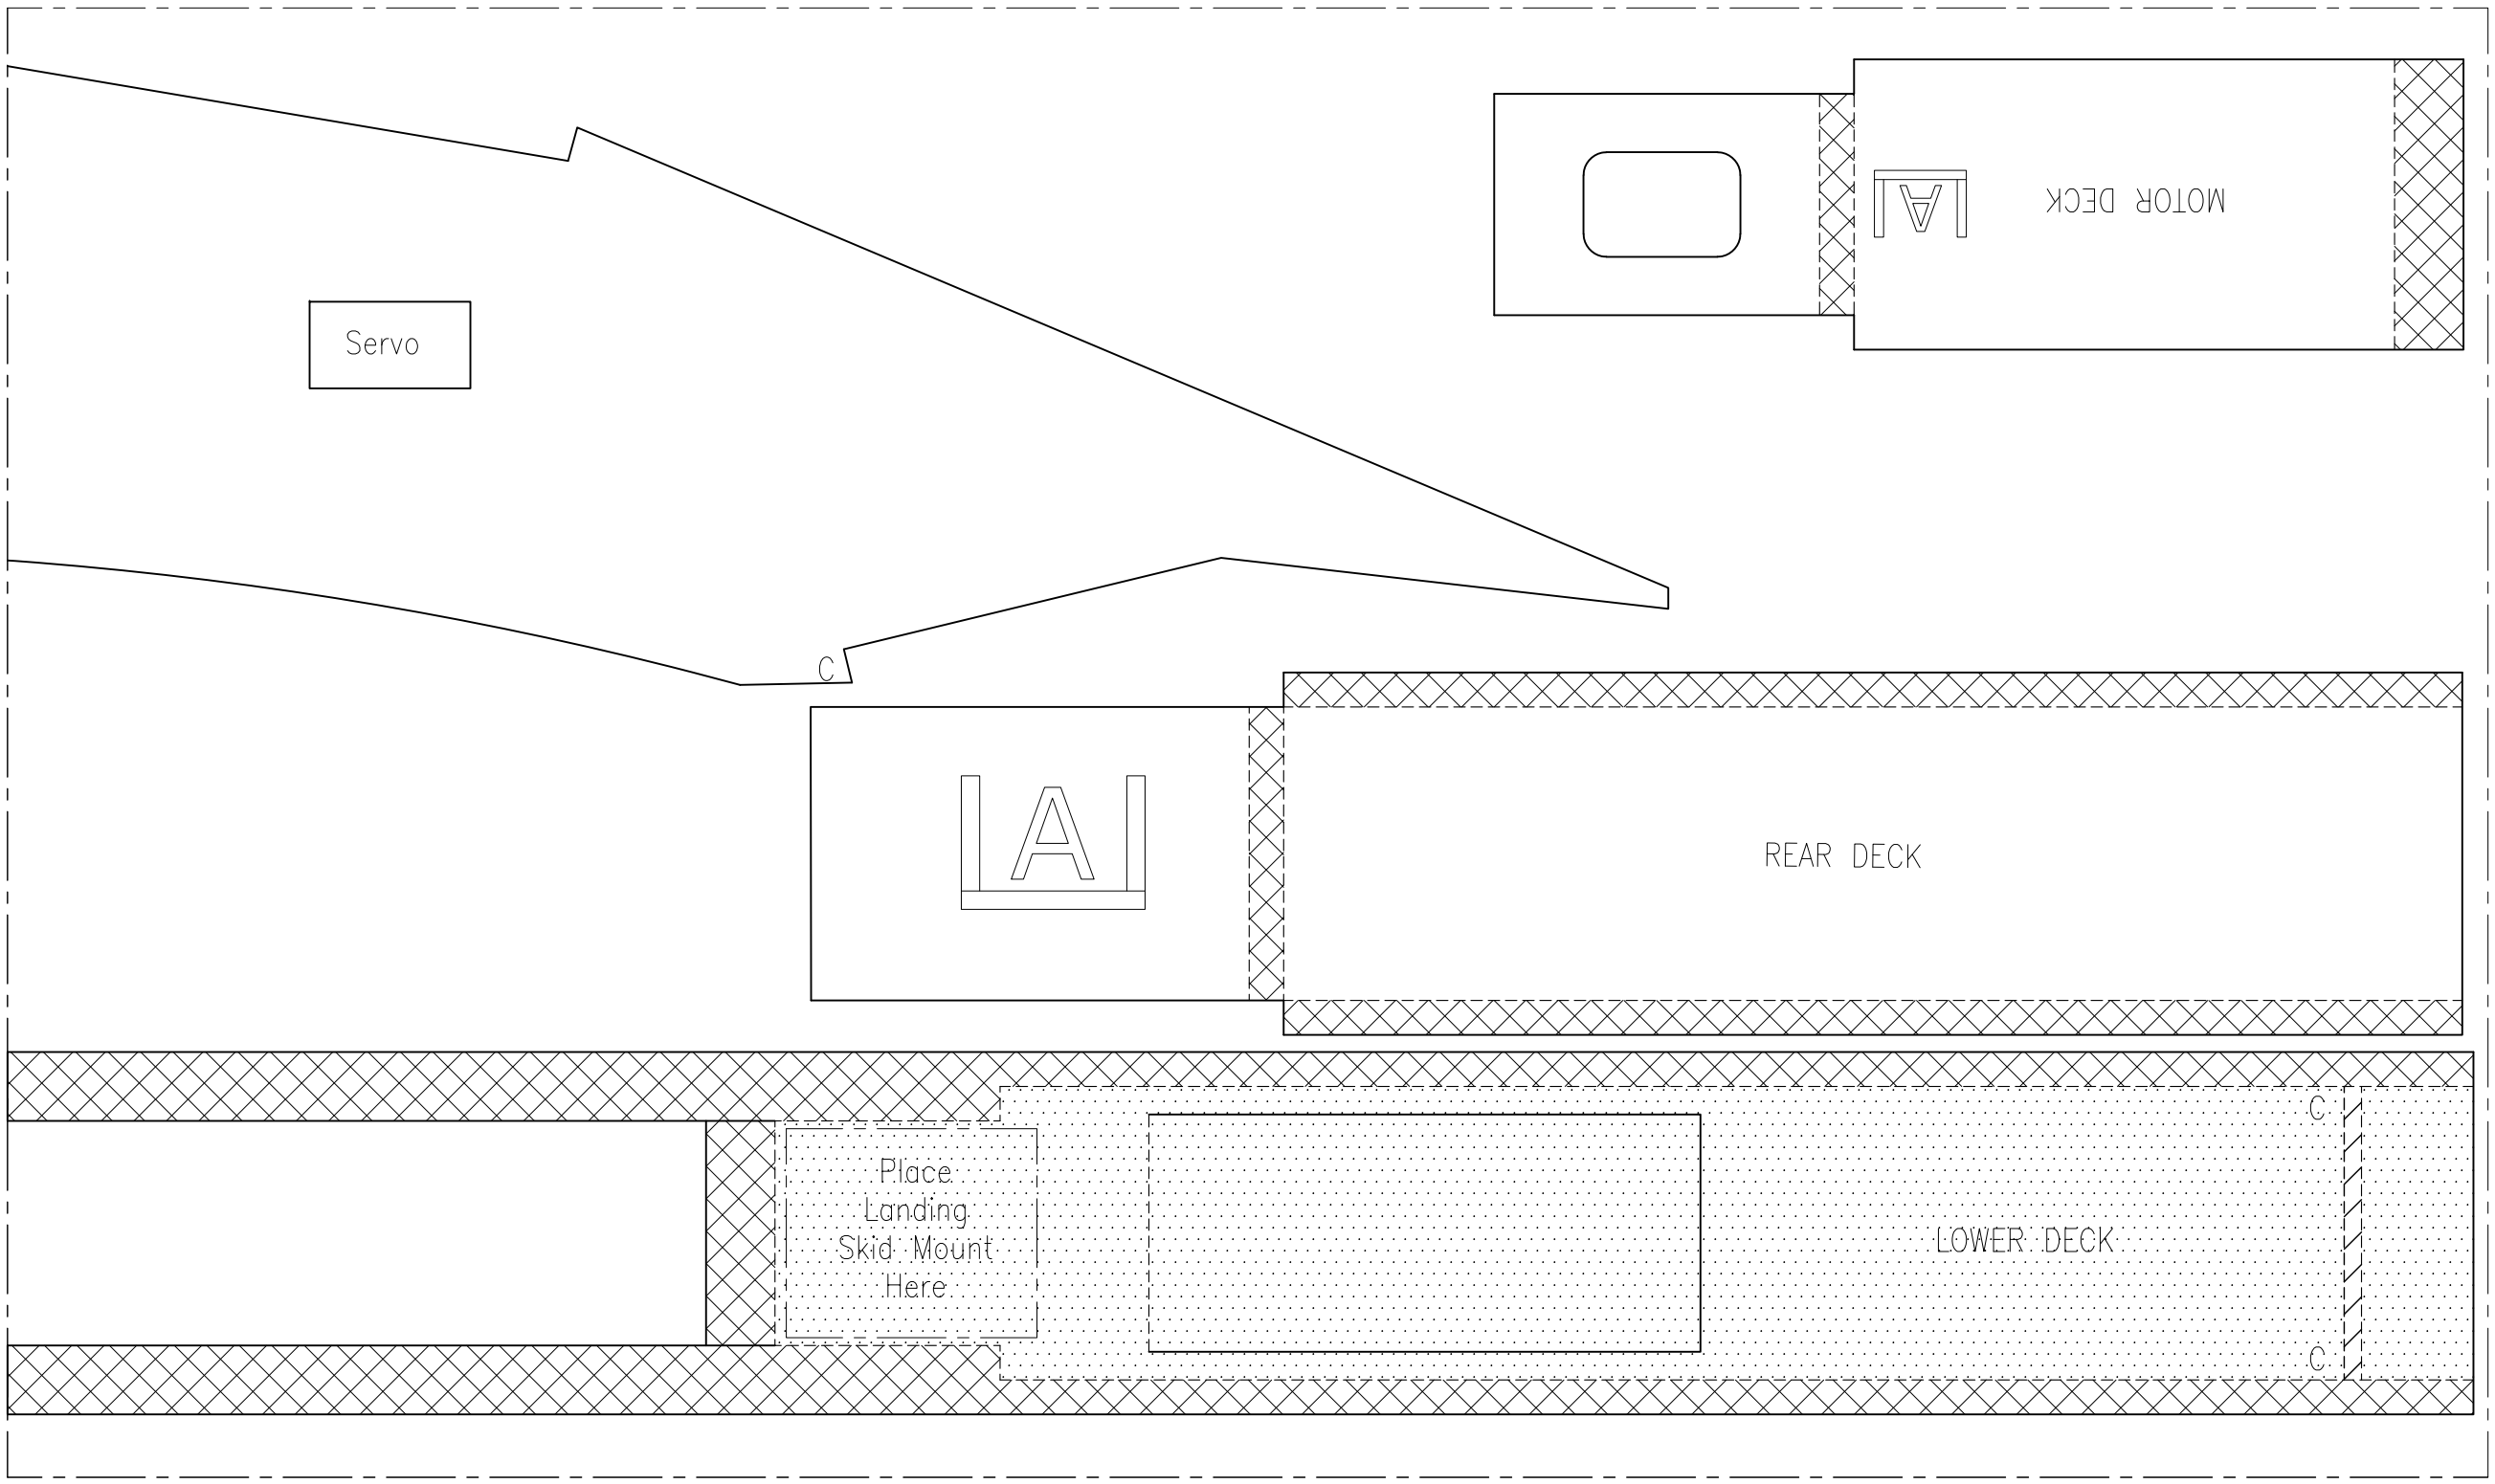

VERTICAL STABILIZER (2x)

FUSELAGE
(2x)

NOSE DOUBLER (2x)

Motor Deck
| Cutout

TOP FRONT DECK

FRONT WING (2x)

Dihedral Cut
On Top of Wing

REAR WING (2x)

Dihedral Cut
On Top of Wing

A

A