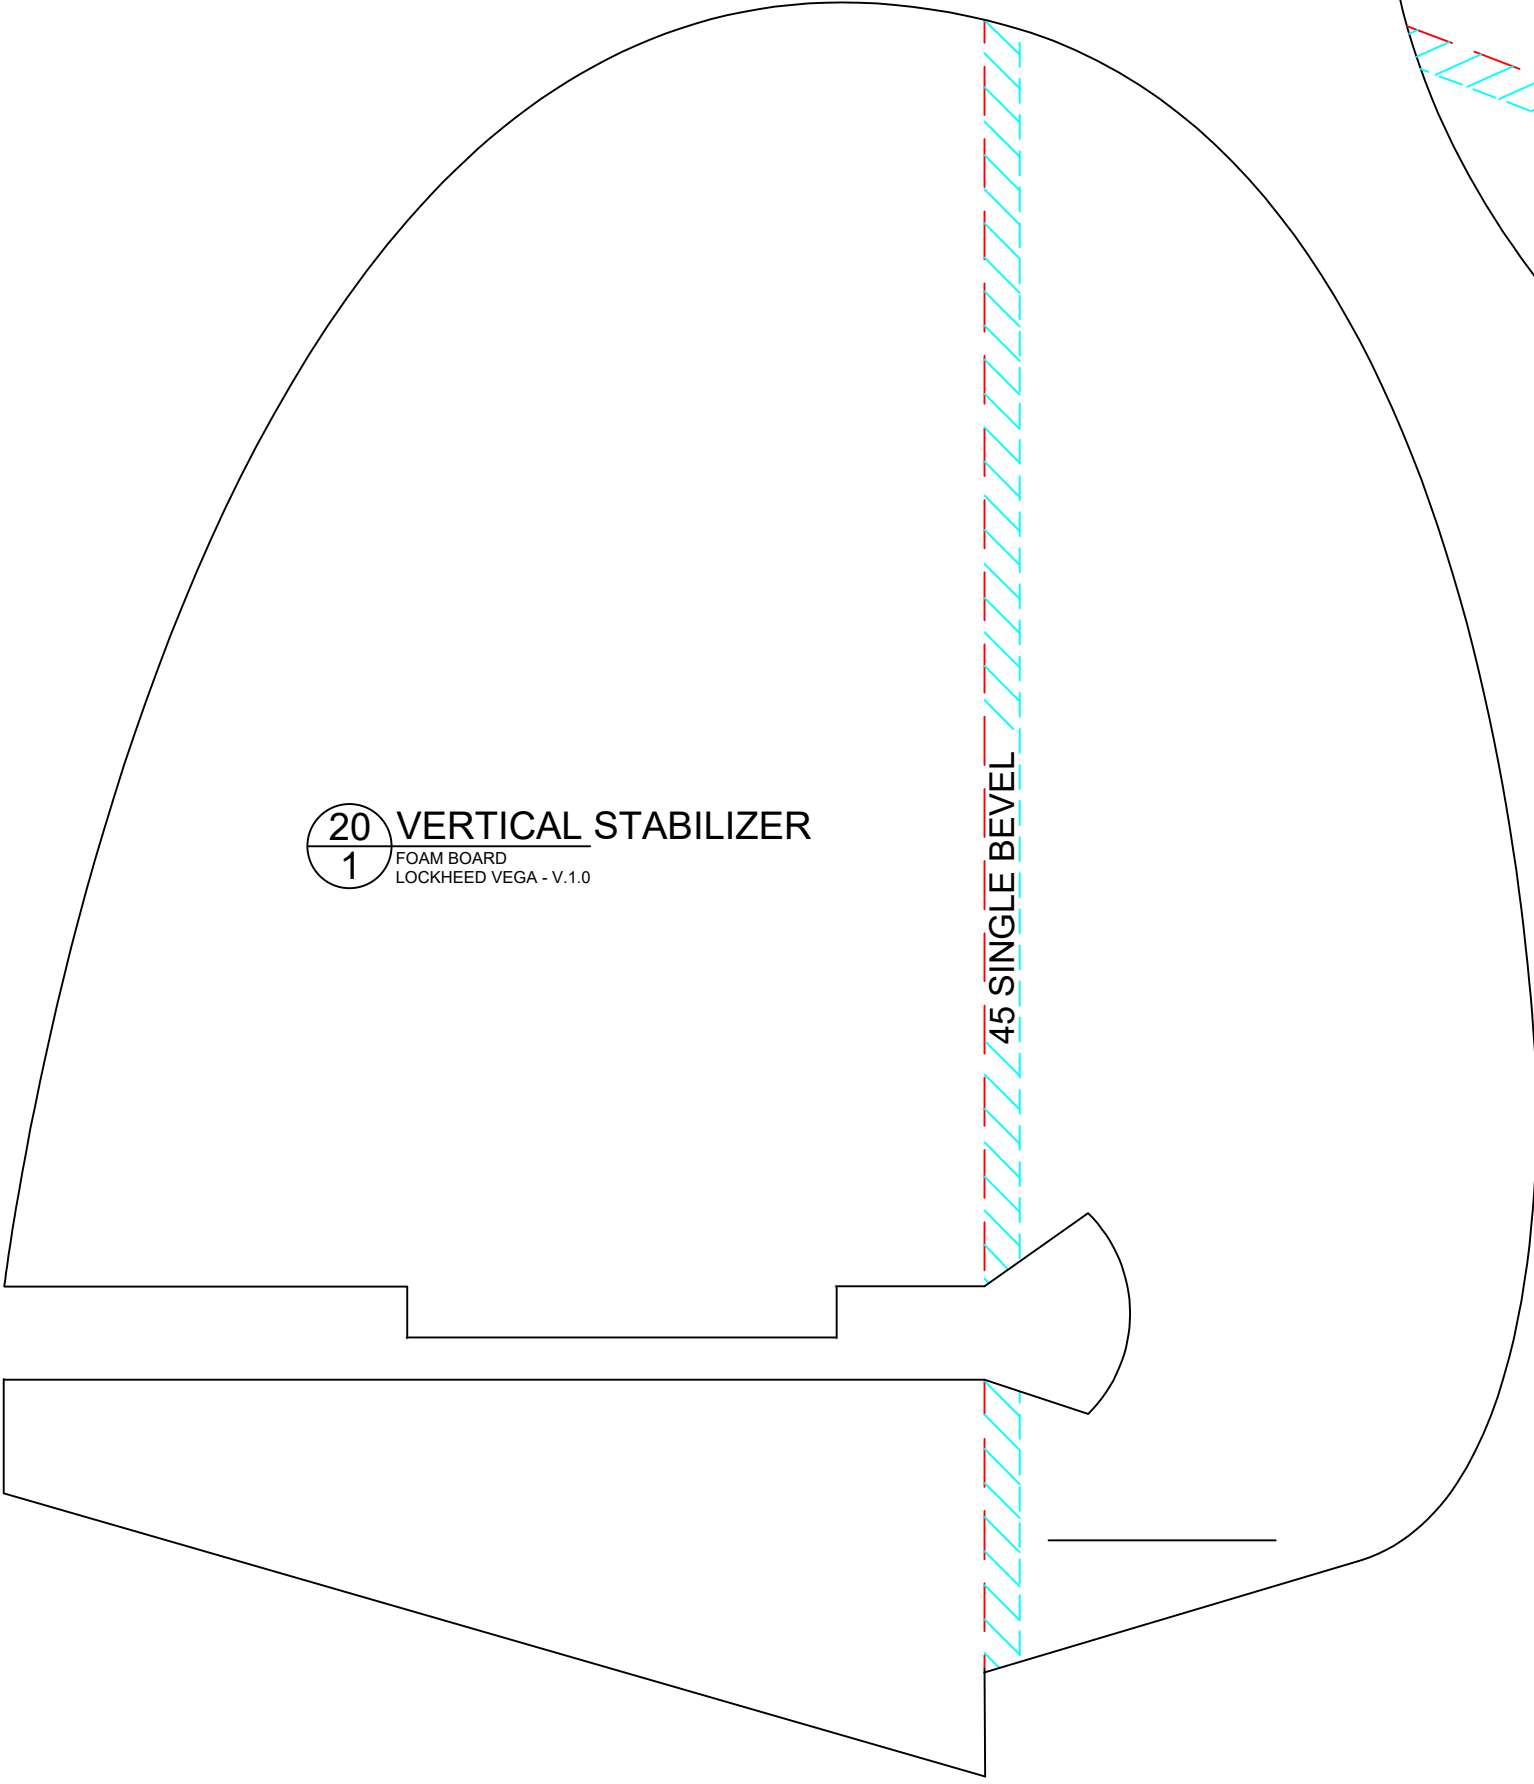

29 WHEEL PANT PAPER  
2 POSTER PAPER  
LOCKHEED VEGA - V.1.0

20 VERTICAL STABILIZER  
1 FOAM BOARD  
LOCKHEED VEGA - V.1.0

28 WING - RIGHT  
1 FOAM BOARD  
LOCKHEED VEGA - V.1.0