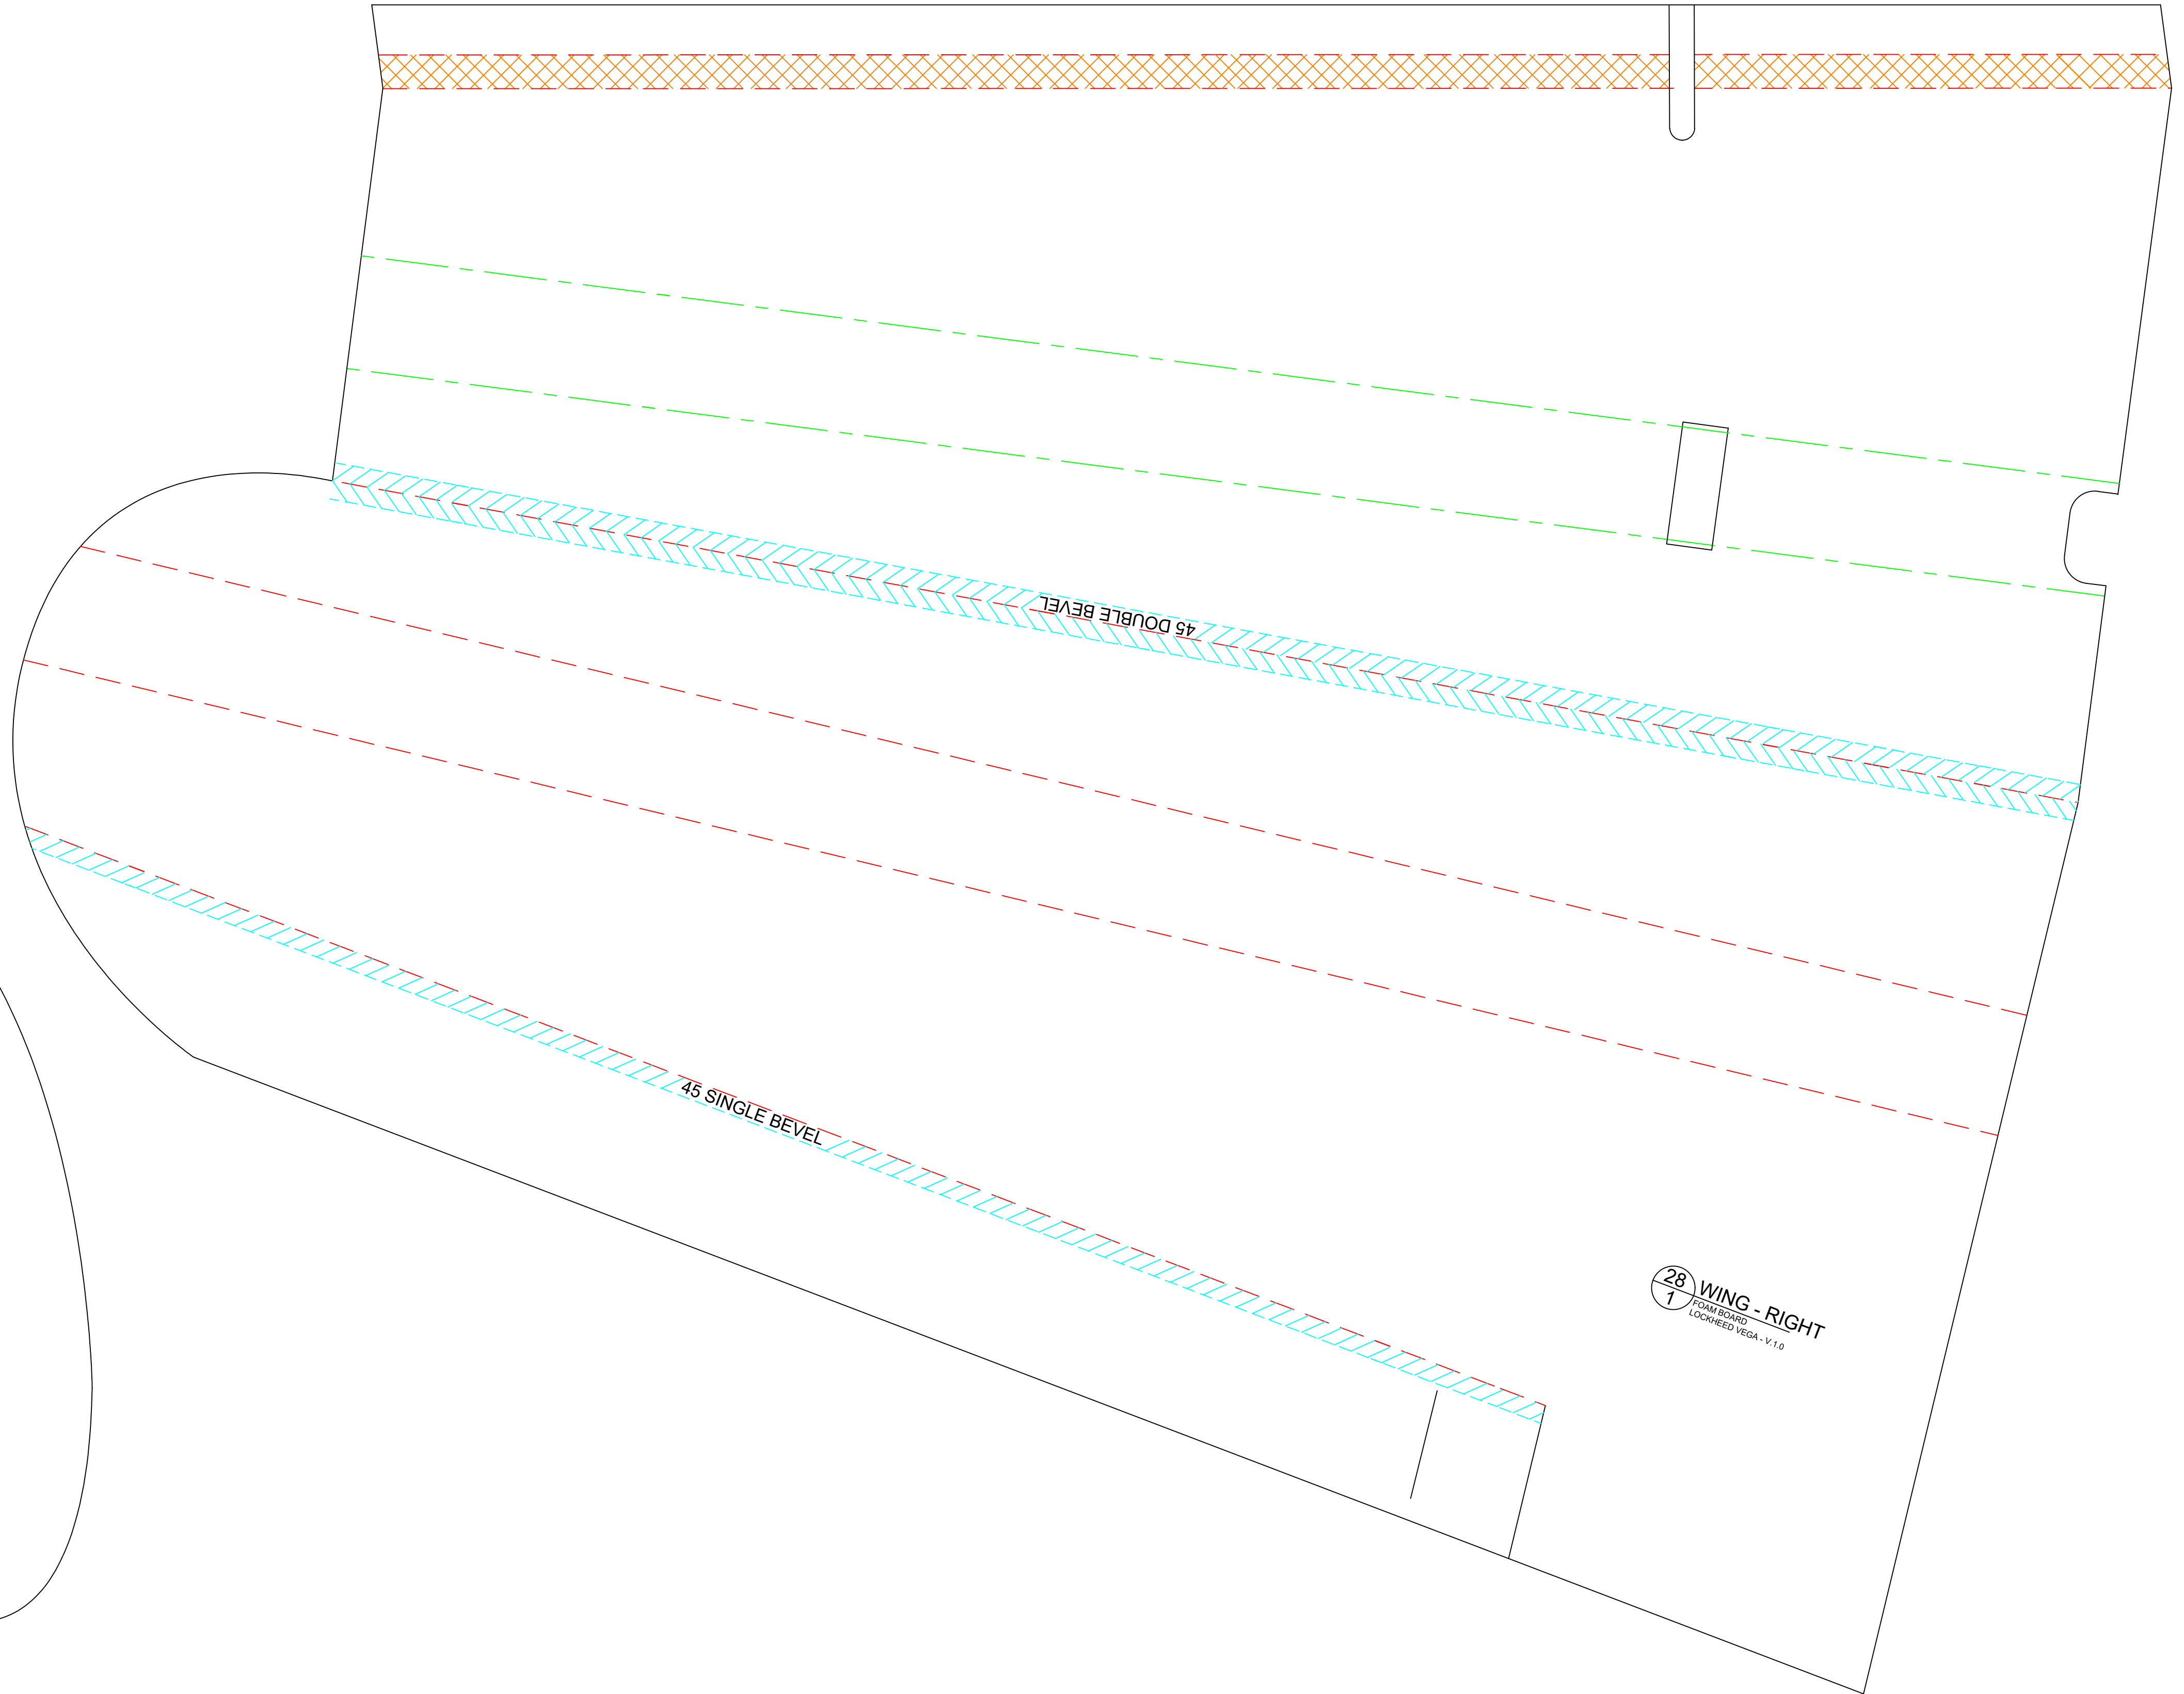

29 WHEEL PANT PAPER  
2 POSTER PAPER  
LOCKHEED VEGA - V.1.0

20 VERTICAL STABILIZER  
1 FOAM BOARD  
LOCKHEED VEGA - V.1.0

28 WING - RIGHT  
1 FOAM BOARD  
LOCKHEED VEGA - V.1.0