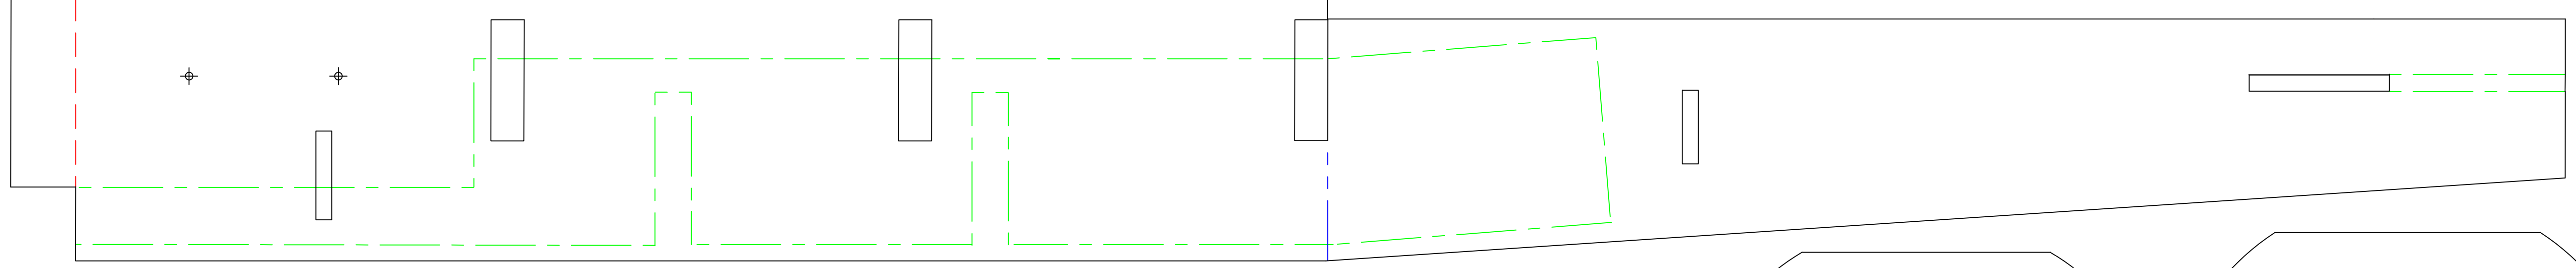

15 MIDDLE - BACK?
1 FOAM BOARD
LOCKHEED VEGA - V.1.0

16 MIDDLE - BACK
1 FOAM BOARD
LOCKHEED VEGA - V.1.0