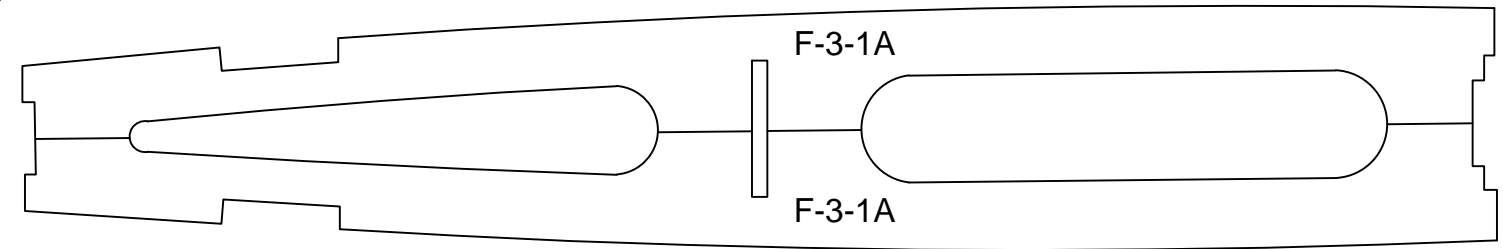

Clancy Aviation Turbo Bee
Sheet 1 of 8
Sheet Size 11 X 17
Scale 1:1

1/8" BAI SA