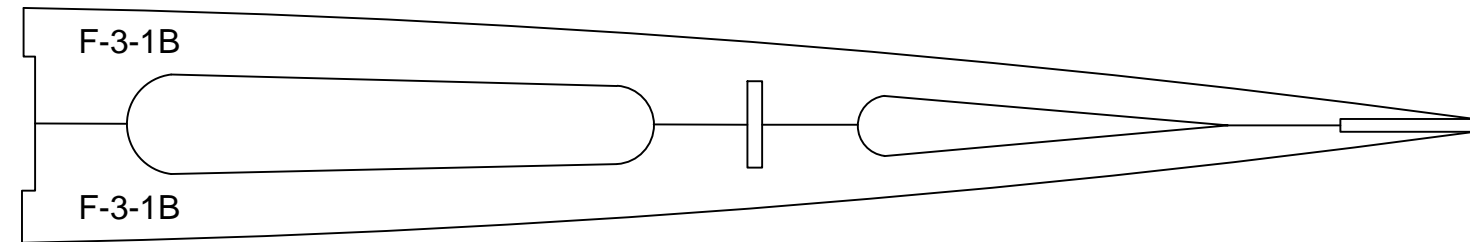

1/16" LITE PLY

Clancy Aviation Turbo Bee

Sheet 1 of 8

Sheet Size 11 X 17

Scale 1:1

1/8" Balsa

Clancy Aviation Turbo Bee

Sheet 1 of 8