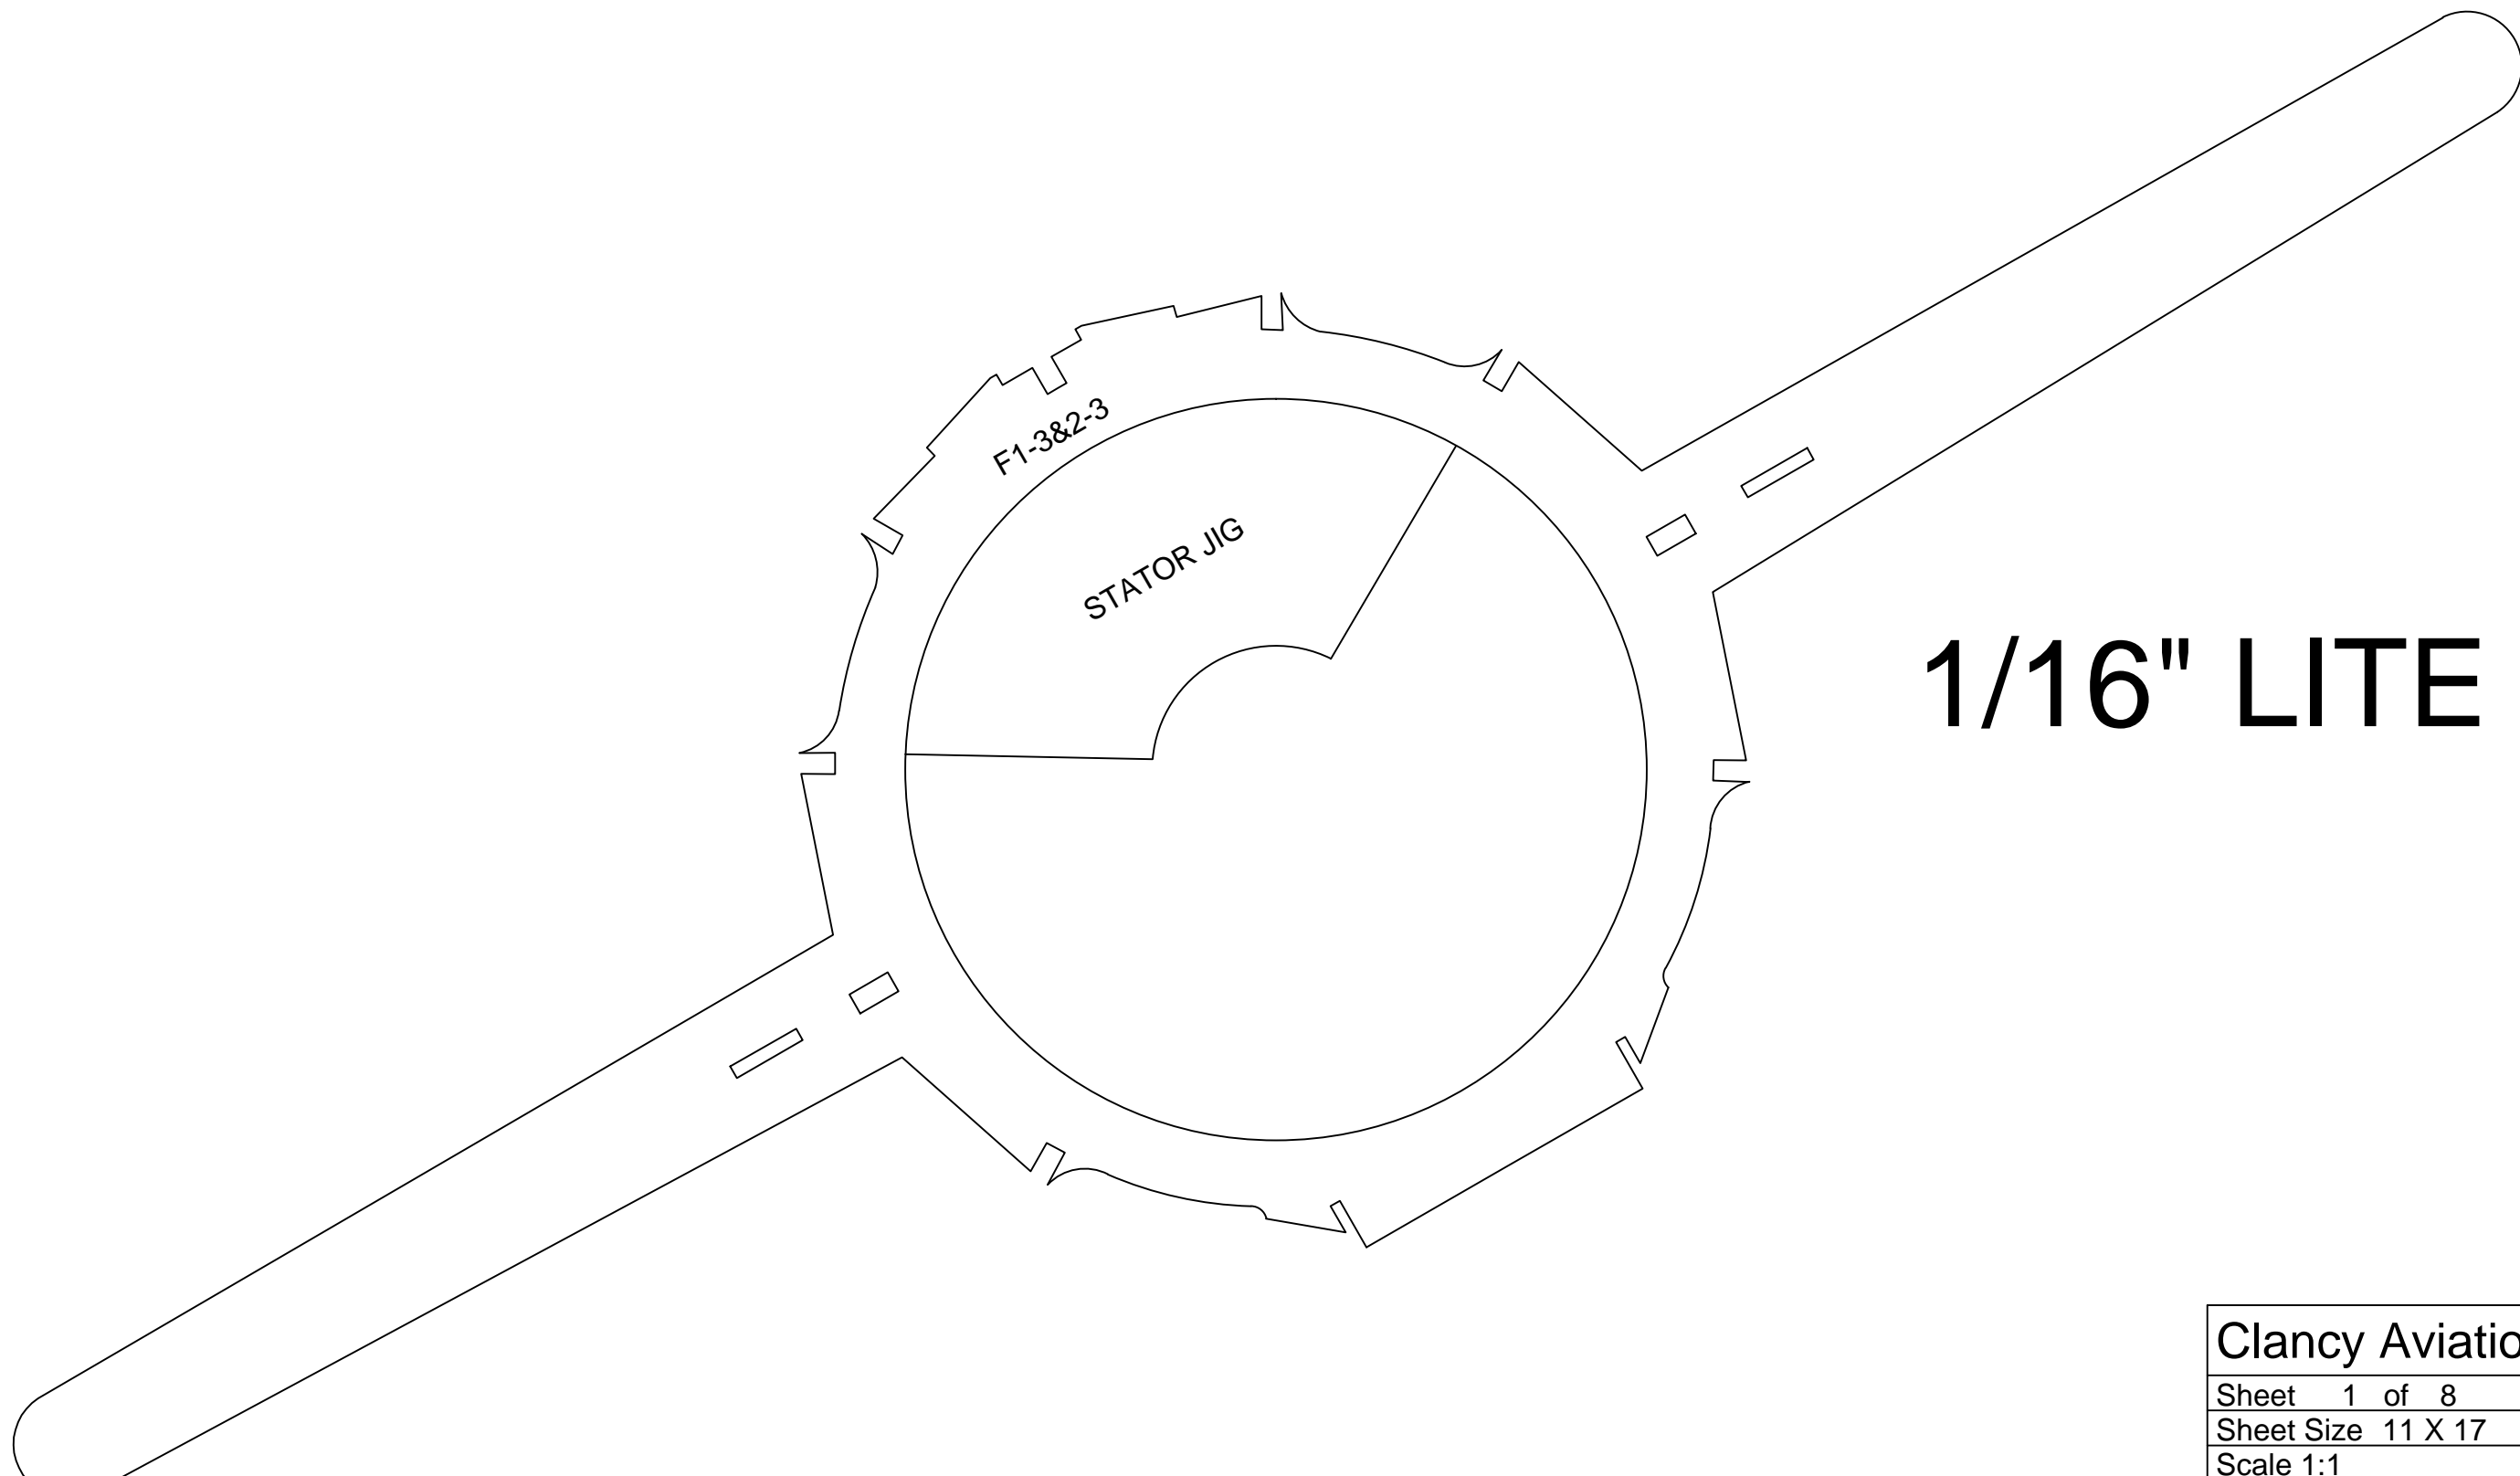

1/16" Balsa

Clancy Aviation Turbo Bee
Sheet 1 of 8
Sheet Size 11 X 17
Scale 1:1

F1-3&2-3

STATOR JIG

1/16" LITE PLY

Clancy Aviation Turbo Bee
Sheet 1 of 8
Sheet Size 11 X 17
Scale 1:1

1/16" Balsa

Clancy Aviation Turbo Bee
Sheet 1 of 8
Sheet Size 11 X 17
Scale 1:1

1/16" BALSA

THESE ARE EACH ONE PIECE BUT I COULD NOT FIT THEM EVEN ON THIS SHEET SO I BROKE THEM IN HALF.
HOPE THIS IS NOT TOO MUCH OF A PROBLEM

1/16" BALSA

Clancy Aviation Turbo Bee
Sheet 1 of 8
Sheet Size 11 X 17
Scale 1:1

1/16" LITE PLY

Clancy Aviation Turbo Bee

Sheet 1 of 8

Sheet Size 11 X 17

Scale 1:1

1/8" Balsa

Clancy Aviation Turbo Bee

Sheet 1 of 8

Sheet Size 11 X 17

Scale 1:1

Clancy Aviation Turbo Bee
Sheet 1 of 8
Sheet Size 11 X 17
Scale 1:1

1/8" BAI SA