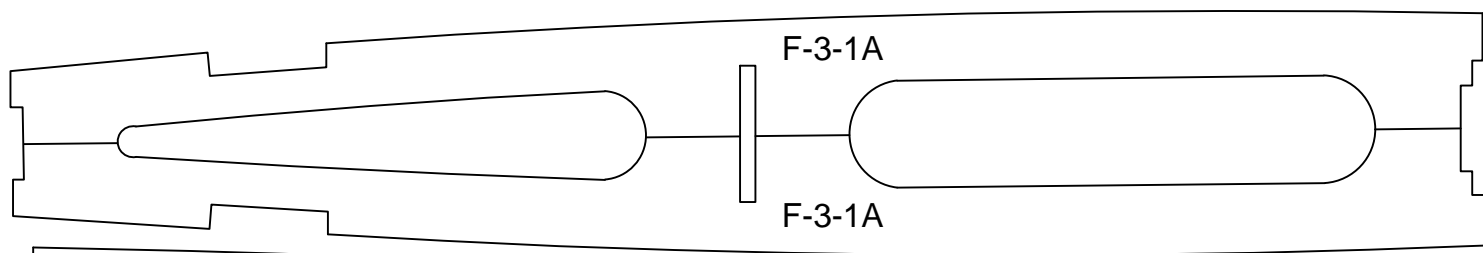

1/16" BALSA

THESE ARE EACH ONE PIECE BUT I COULD NOT FIT THEM EVEN ON THIS SHEET SO I BROKE THEM IN HALF.
HOPE THIS IS NOT TOO MUCH OF A PROBLEM

1/16" BALSA

Clancy Aviation Turbo Bee
Sheet 1 of 8
Sheet Size 11 X 17
Scale 1:1

1/16" LITE PLY

Clancy Aviation Turbo Bee

Sheet 1 of 8

Sheet Size 11 X 17

Scale 1:1

1/8" Balsa

Clancy Aviation Turbo Bee

Sheet 1 of 8