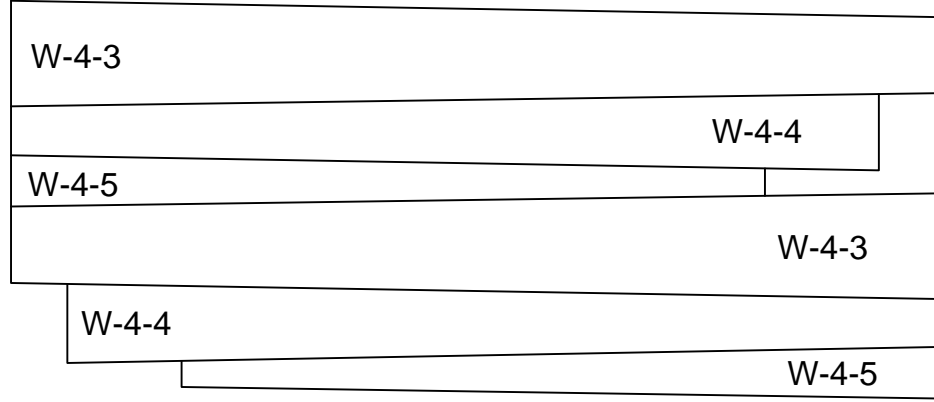

1/16" BALSA

THESE ARE EACH ONE PIECE BUT I COULD NOT FIT THEM EVEN ON THIS SHEET SO I BROKE THEM IN HALF.
HOPE THIS IS NOT TOO MUCH OF A PROBLEM

1/16" BALSA

Clancy Aviation Turbo Bee
Sheet 1 of 8
Sheet Size 11 X 17
Scale 1:1

1/16" LITE PLY

Clancy Aviation Turbo Bee

Sheet 1 of 8

Sheet Size 11 X 17

Scale 1:1

1/8" Balsa

Clancy Aviation Turbo Bee

Sheet 1 of 8

Sheet Size 11 X 17

Scale 1:1

Clancy Aviation Turbo Bee
Sheet 1 of 8
Sheet Size 11 X 17
Scale 1:1

1/8" BAI SA