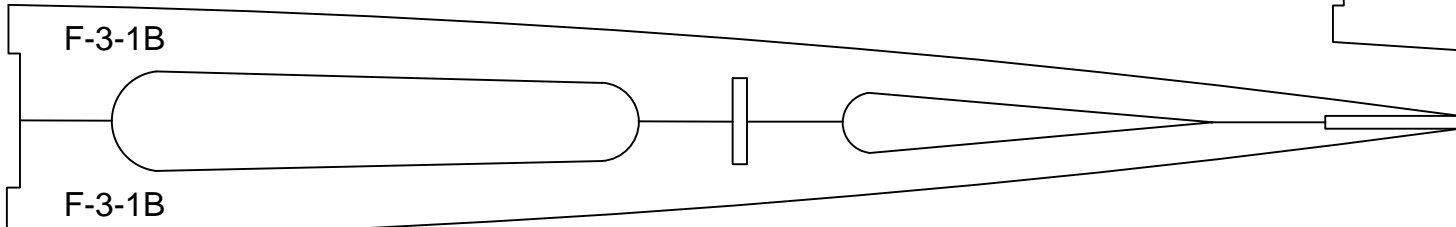

Clancy Aviation Turbo Bee
Sheet 1 of 8
Sheet Size 11 X 17
Scale 1:1

1/8" BAI SA