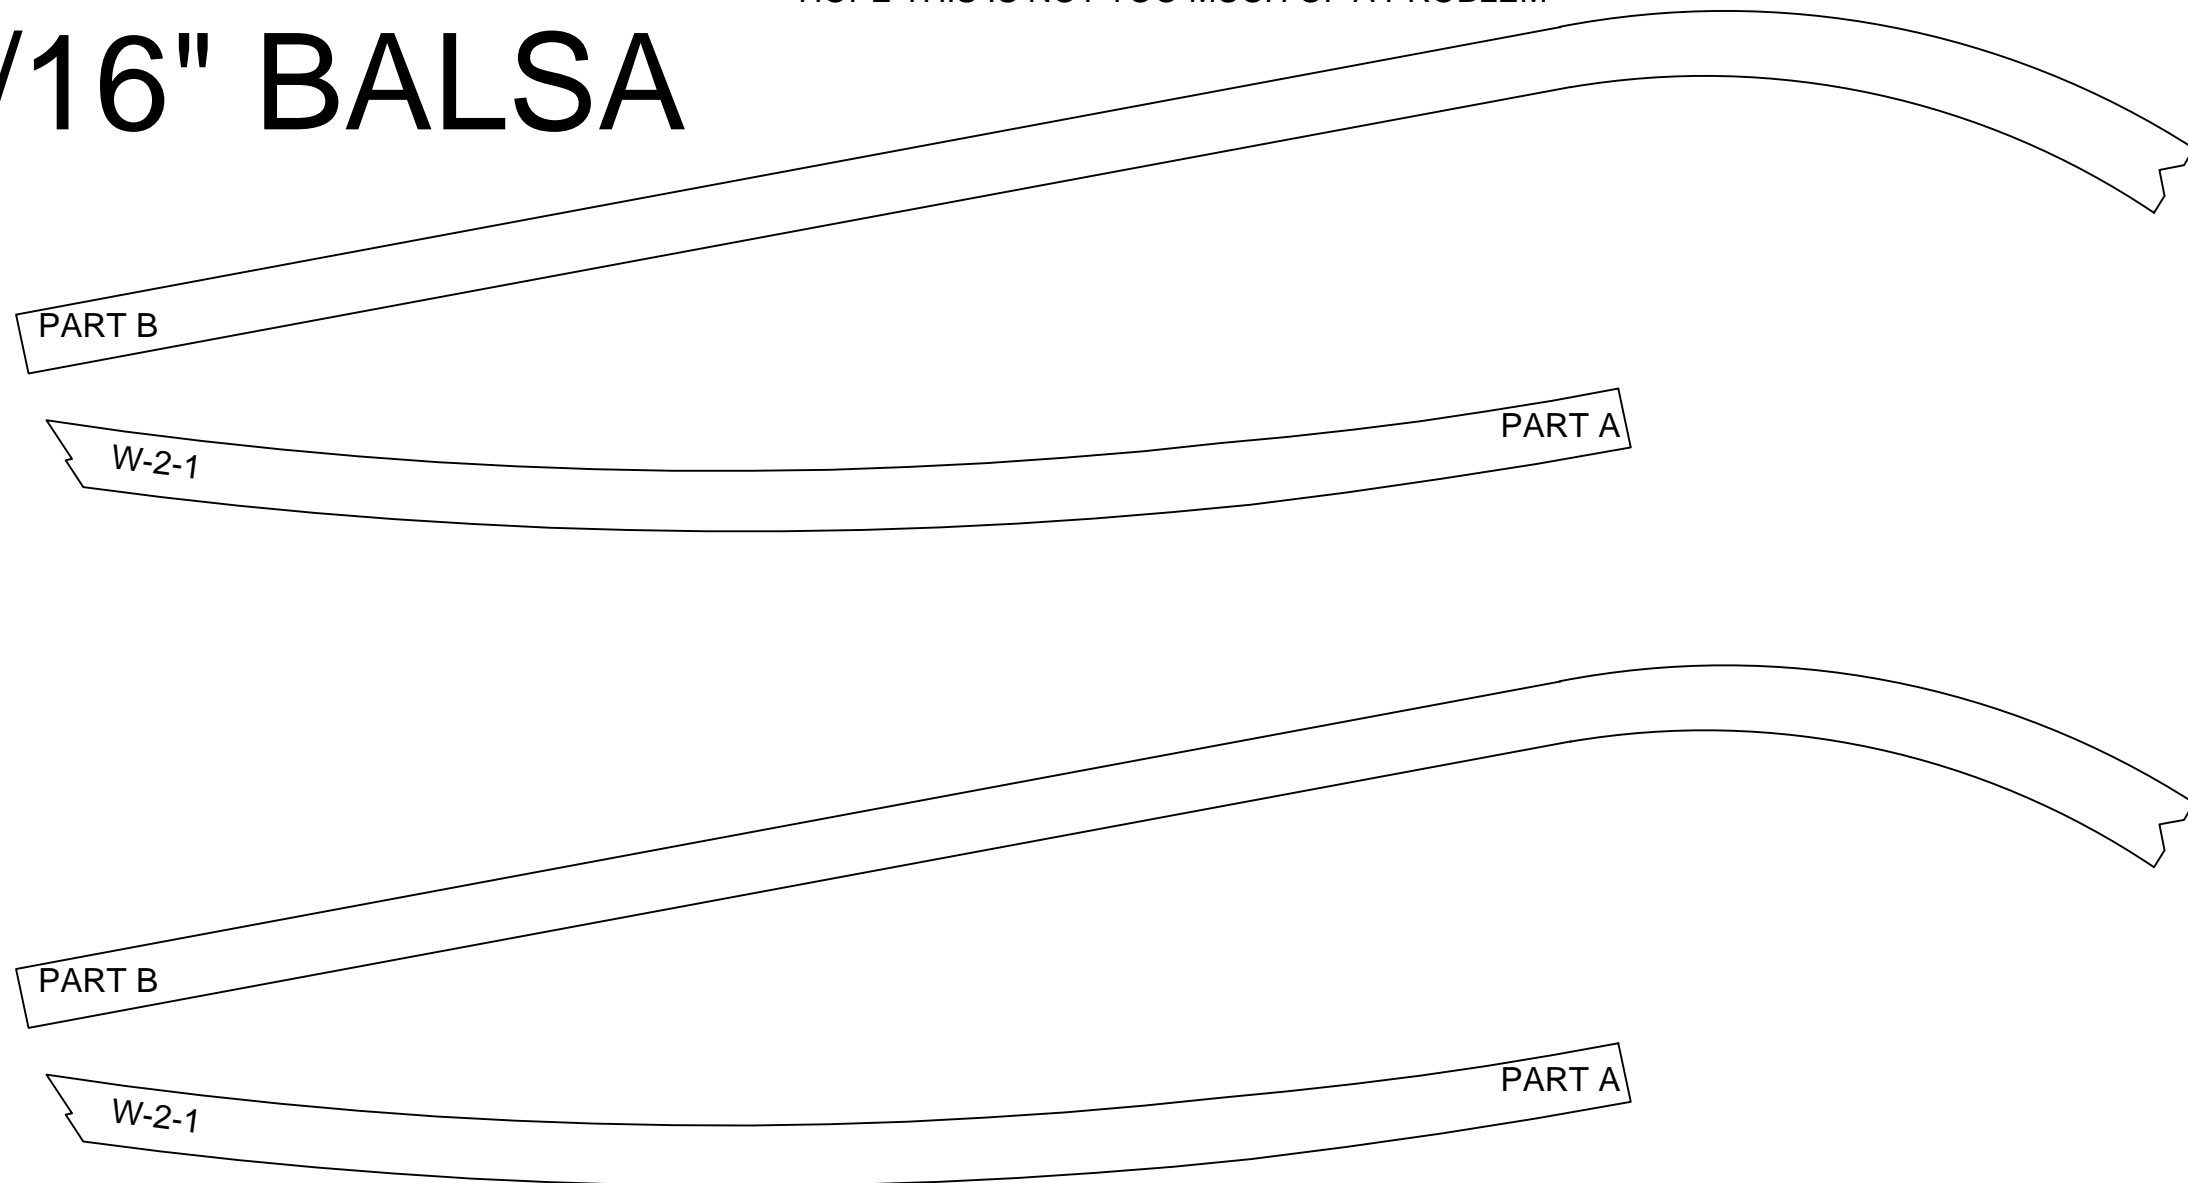

1/16" Balsa

Clancy Aviation Turbo Bee
Sheet 1 of 8
Sheet Size 11 X 17
Scale 1:1

F1-3&2-3

STATOR JIG

1/16" LITE PLY

Clancy Aviation Turbo Bee
Sheet 1 of 8
Sheet Size 11 X 17
Scale 1:1

1/16" Balsa

Clancy Aviation Turbo Bee
Sheet 1 of 8
Sheet Size 11 X 17
Scale 1:1

1/16" BALSA

THESE ARE EACH ONE PIECE BUT I COULD NOT FIT THEM EVEN ON THIS SHEET SO I BROKE THEM IN HALF.
HOPE THIS IS NOT TOO MUCH OF A PROBLEM

1/16" BALSA

Clancy Aviation Turbo Bee
Sheet 1 of 8
Sheet Size 11 X 17
Scale 1:1

1/16" LITE PLY

Clancy Aviation Turbo Bee

Sheet 1 of 8

Sheet Size 11 X 17

Scale 1:1

1/8" Balsa

Clancy Aviation Turbo Bee

Sheet 1 of 8

Sheet Size 11 X 17

Scale 1:1

Clancy Aviation Turbo Bee
Sheet 1 of 8
Sheet Size 11 X 17
Scale 1:1

1/8" BAI SA