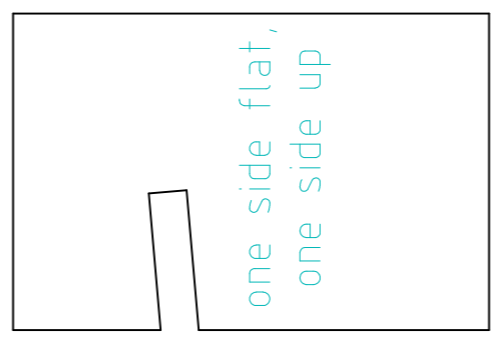

FB Doggy Fly by Werner Klotsche 2019

inside backboard (left)

inside starboard (right)

black = cut

red = score 50%

blue = lightly crease

light blue = Information

Plywood 2.5 mm

Posterboard

Posterboard

black = cut

red = score 50%

blue = lightly crease

light blue = Information

one side flat,
one side up

Posterboard

free for private use

FB Doggy Fly by Werner Klotsche 2019

black = cut

red = score 50%

blue = lightly crease

light blue = Information

cut after folding and gluing