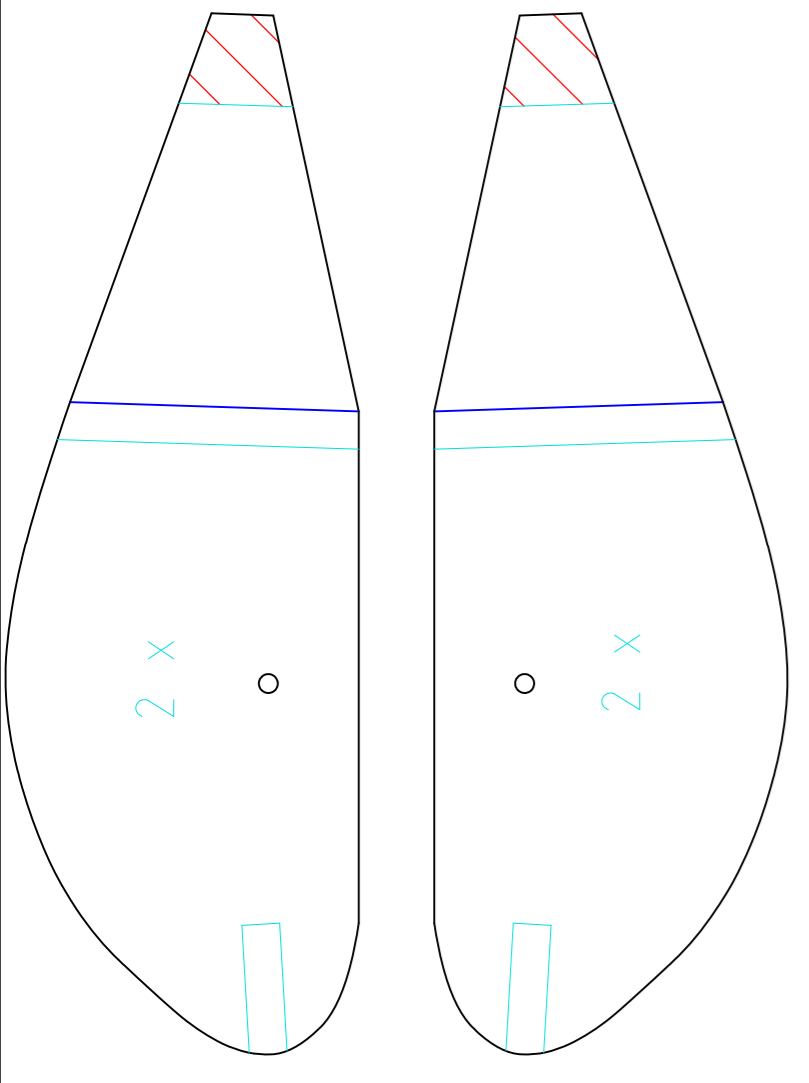

black = cut
red = score 50%
blue = lightly crease
light blue = Information

FB Simple Pacer by Werner Klotsche 2019

free for private use

black = cut
red = score 50%
blue = lightly crease

light blue = Information

Plywood 15 mm

Plywood 15 mm

FB Simple Pacer by Werner Klotsche 2019

free for private use

cut after folding

FB Simple Pacer by Werner Klotsche 2019

free for private use

cut after folding