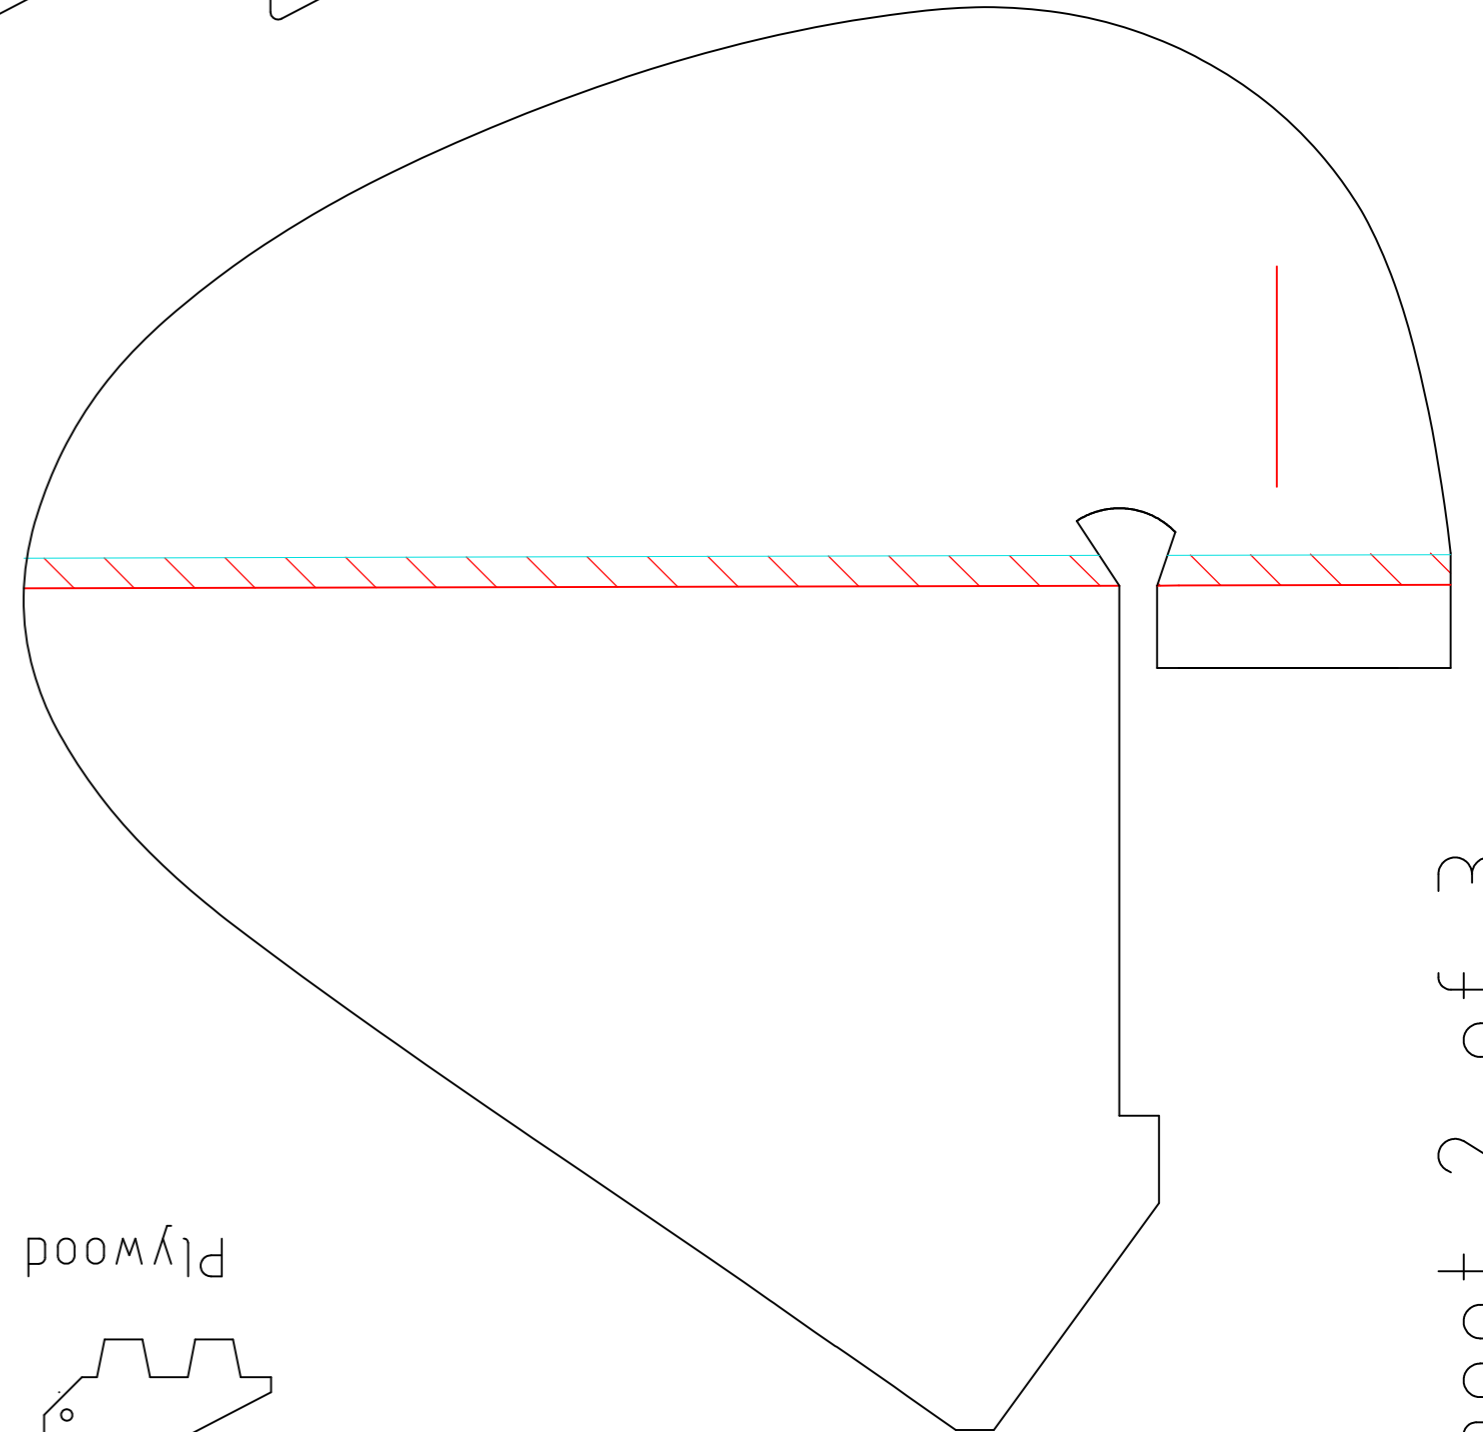

Plywood 15 mm

FB Simple Pacer by Werner Klotsche 2019

free for private use

cut after folding