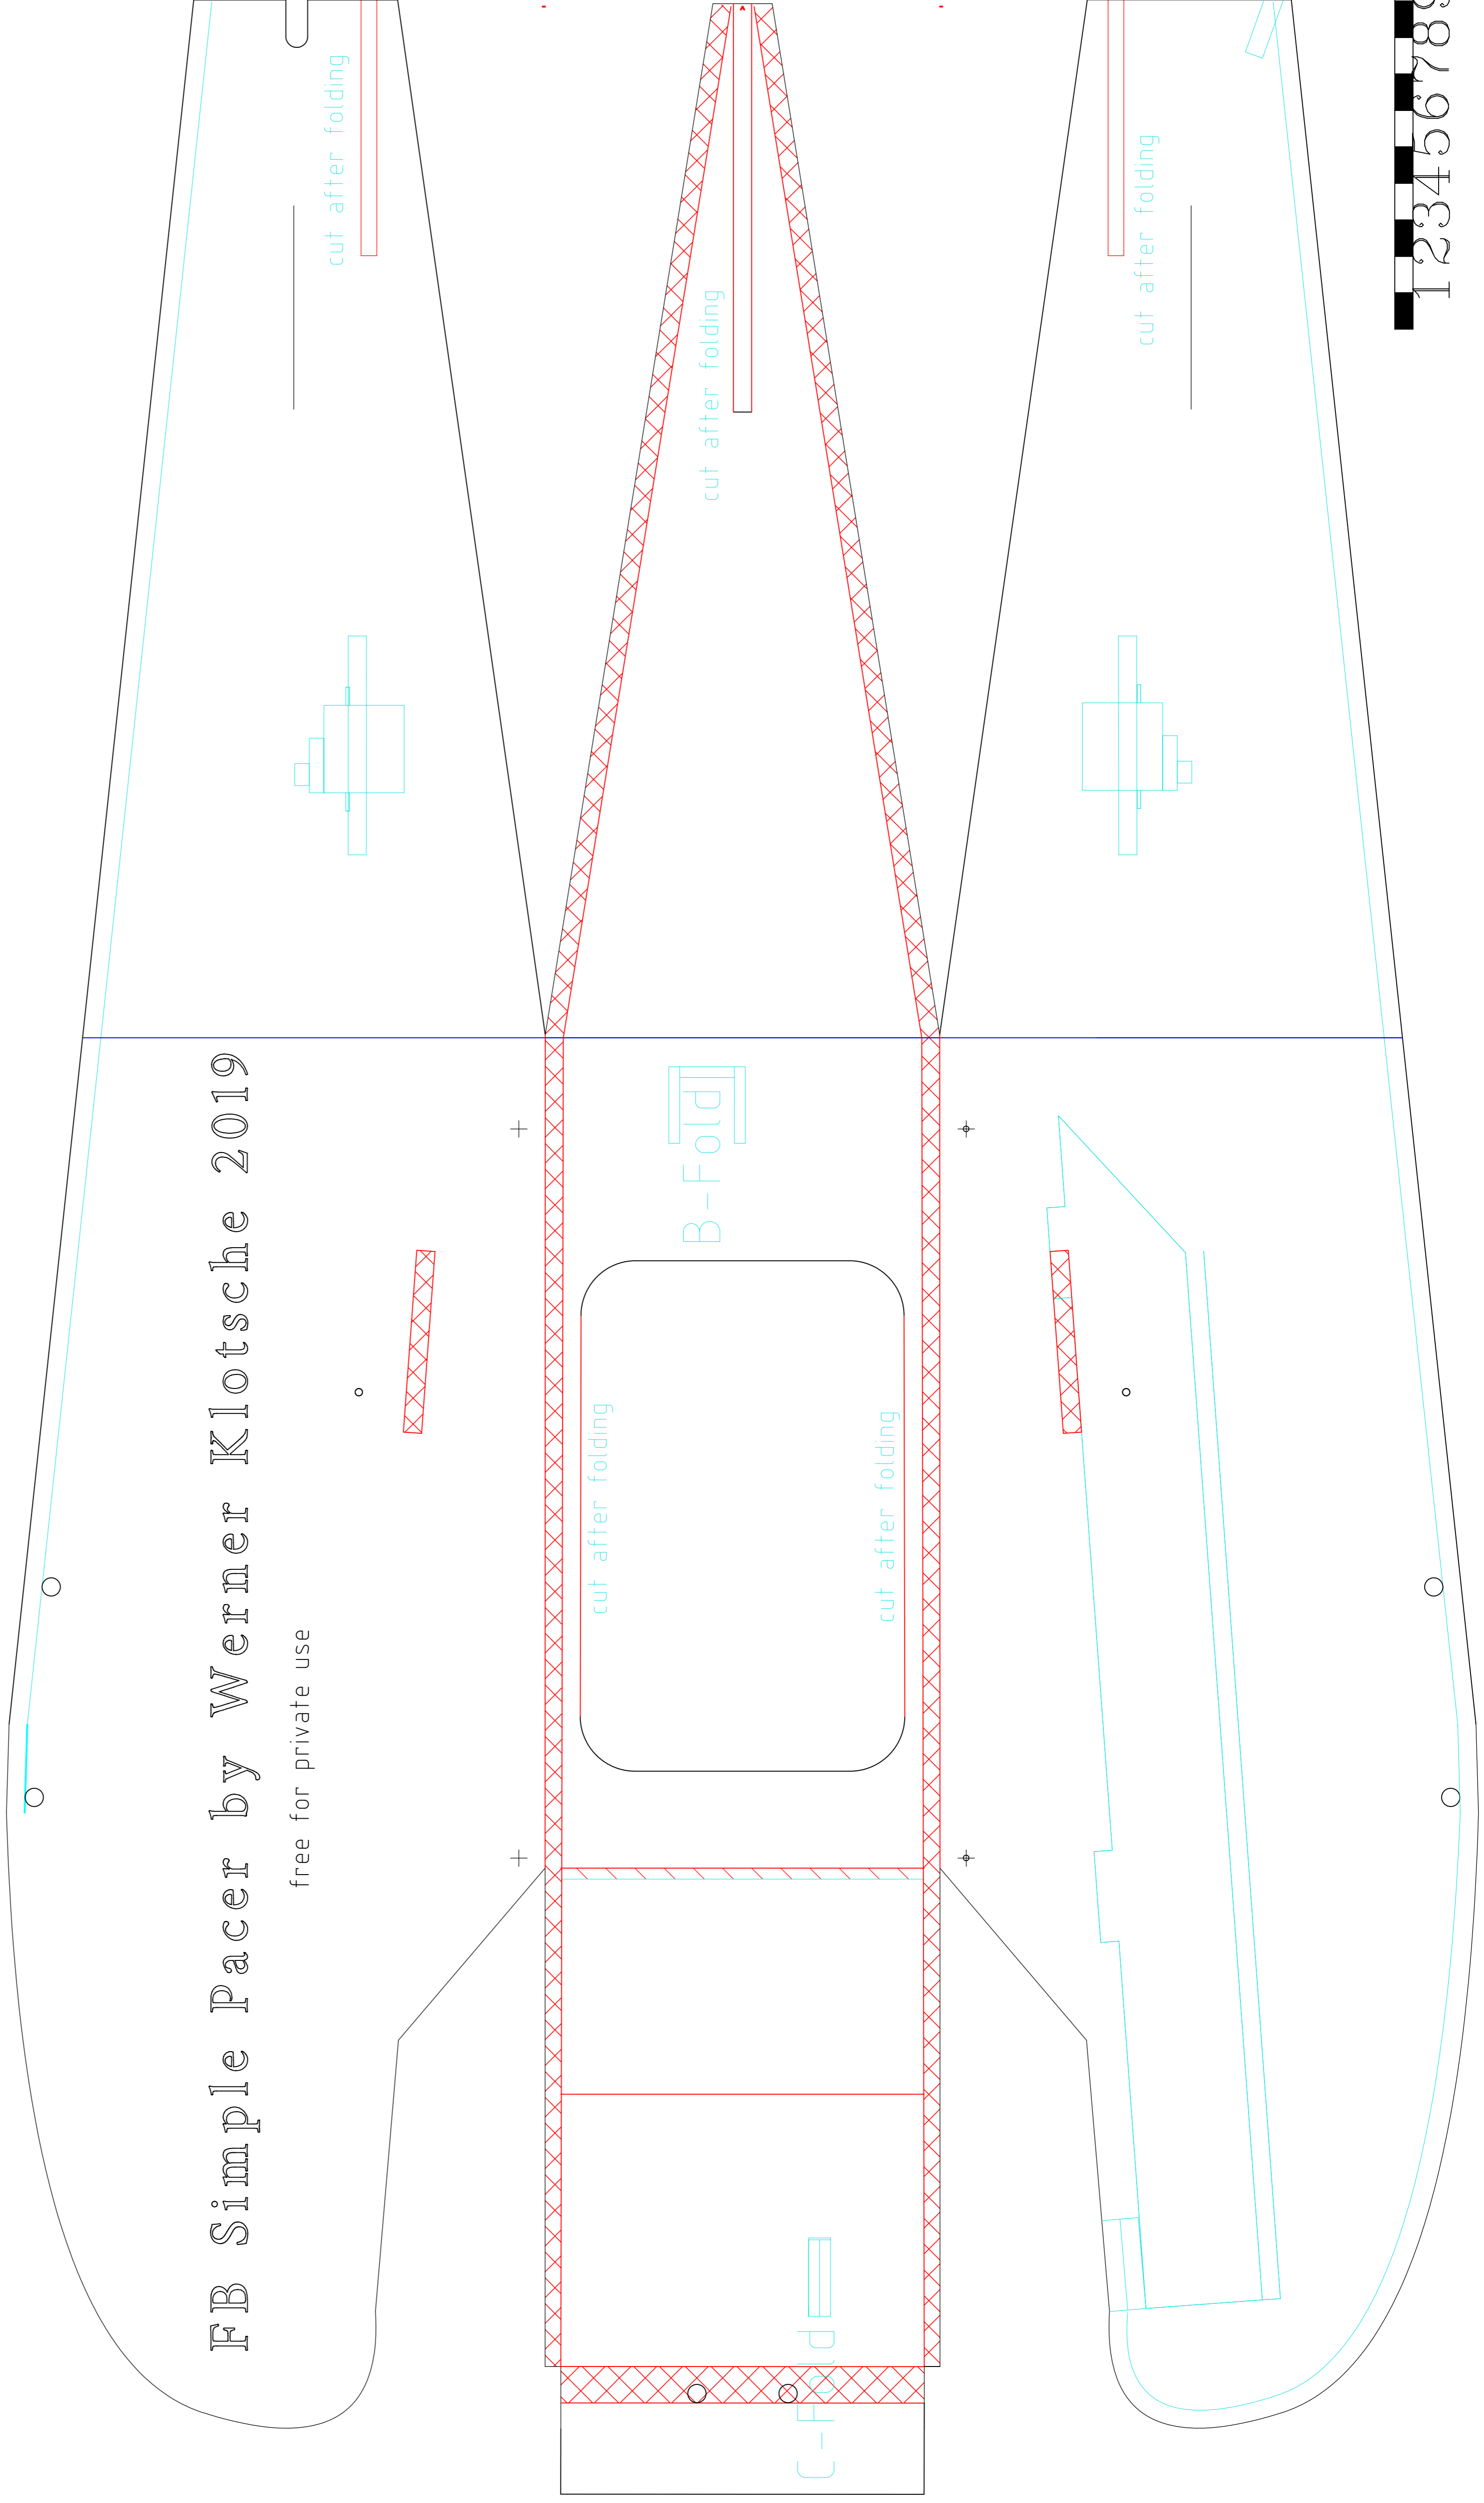

black = cut
red = score 50%
blue = lightly crease
light blue = Information

FB Simple Pacer by Werner Klotsche 2019

free for private use

black = cut
red = score 50%
blue = lightly crease

light blue = Information

Plywood 15 mm

Plywood 15 mm

FB Simple Pacer by Werner Klotsche 2019

free for private use

cut after folding

FB Simple Pacer by Werner Klotsche 2019

free for private use

cut after folding