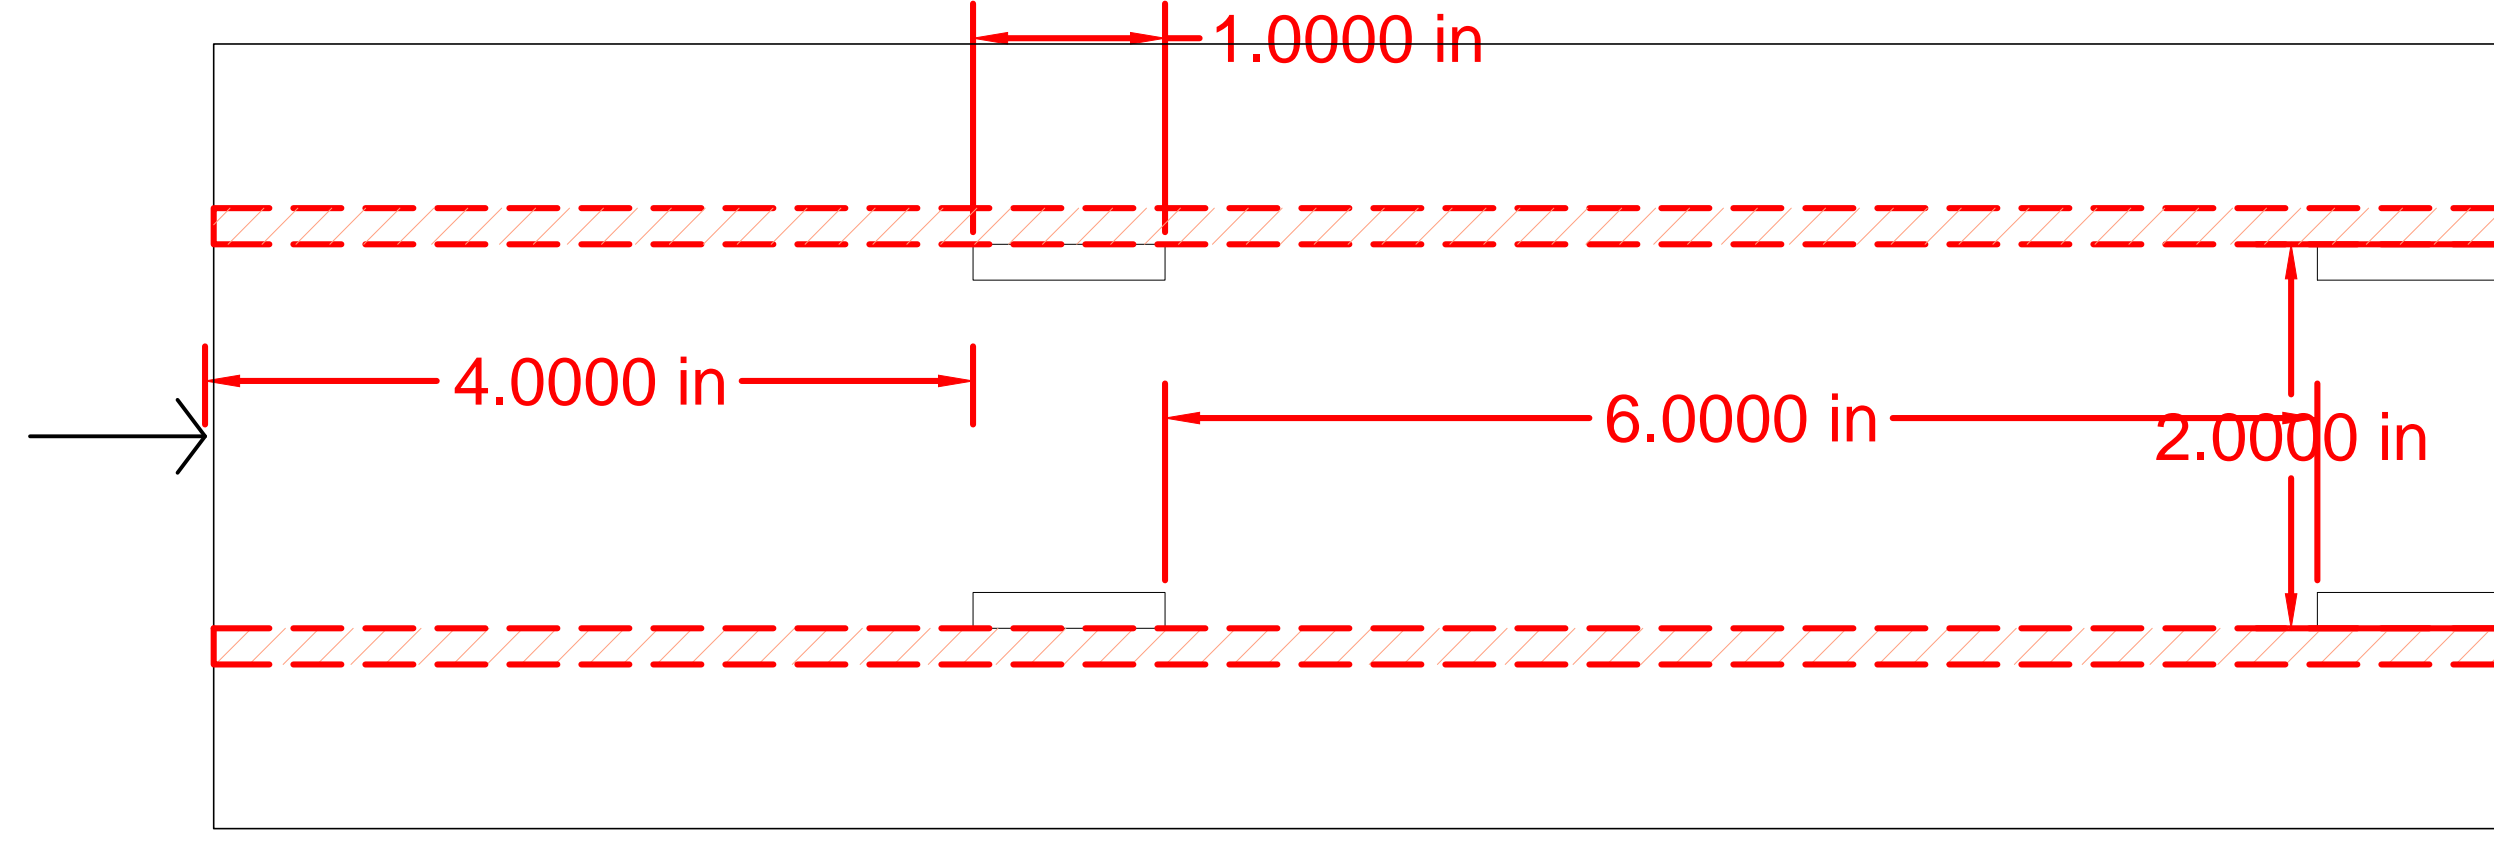

Devil's Dozen
Beta v.1
Big Bat

Crimson Skies
Concept Sketch
Inspired

Page 4 of 7