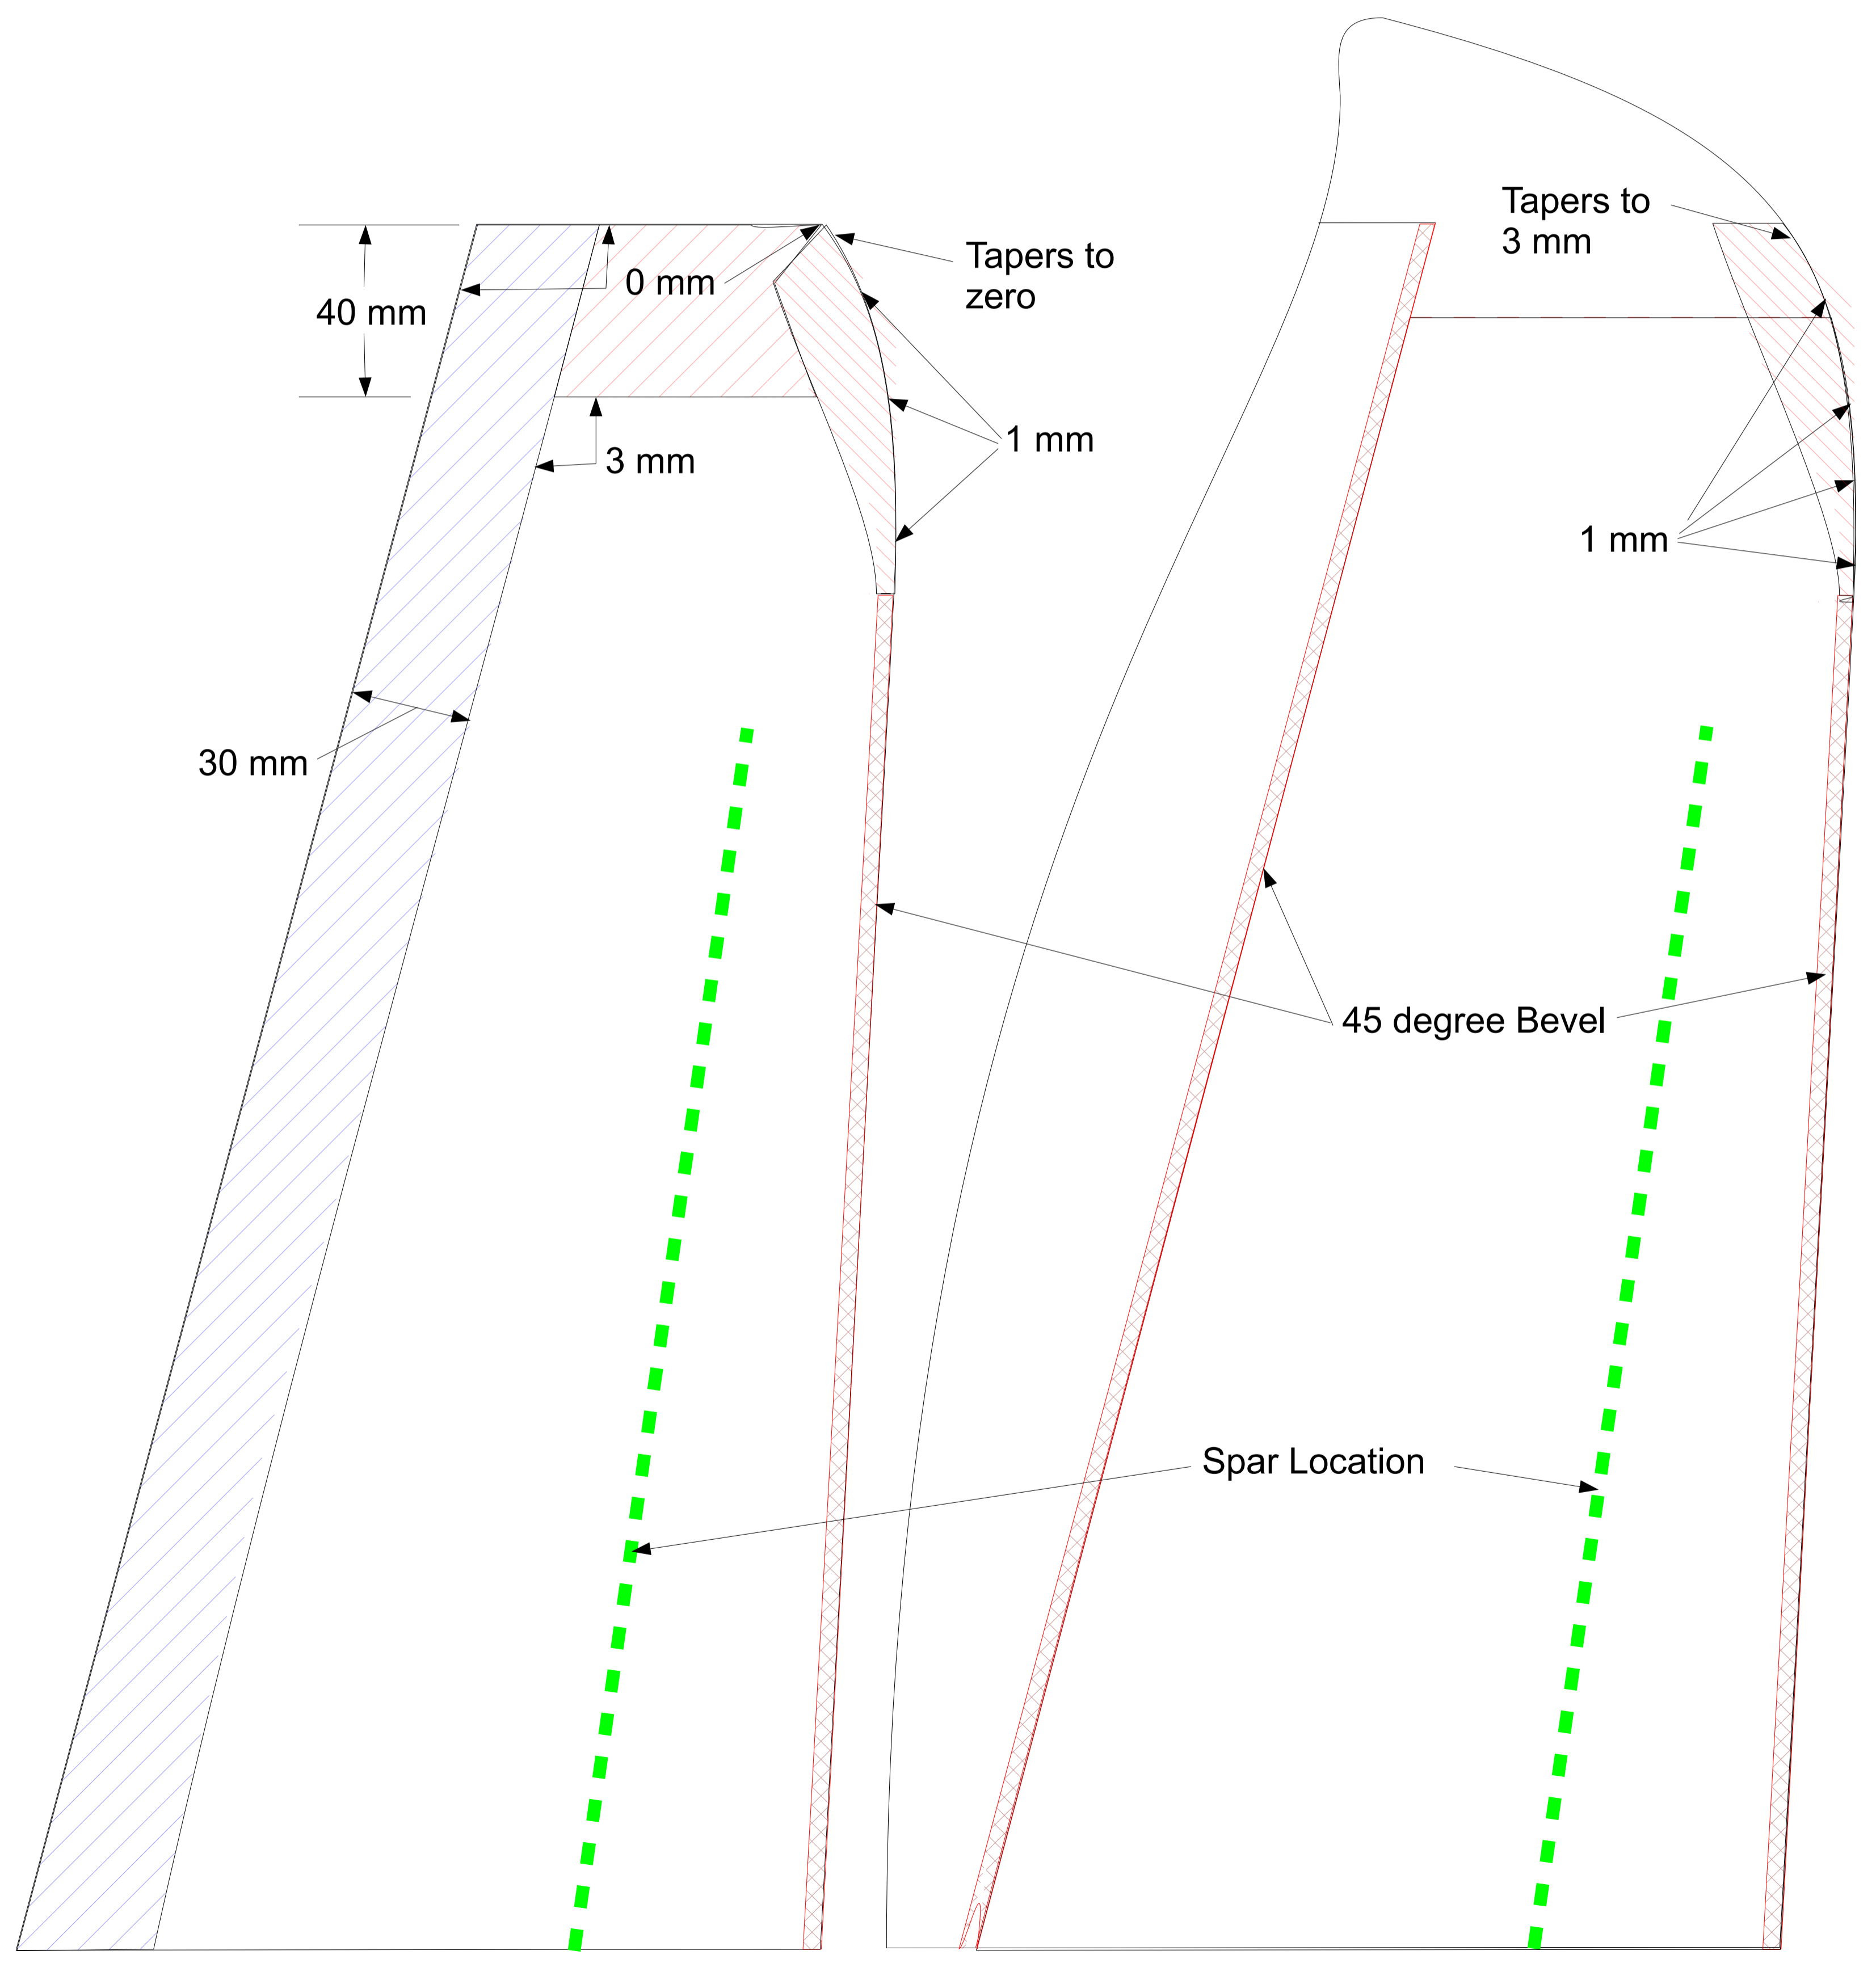

Dihedral Brace – (Not to Scale)

Wing Sanding/carving guide

Wingtip curl upwards, (optional),