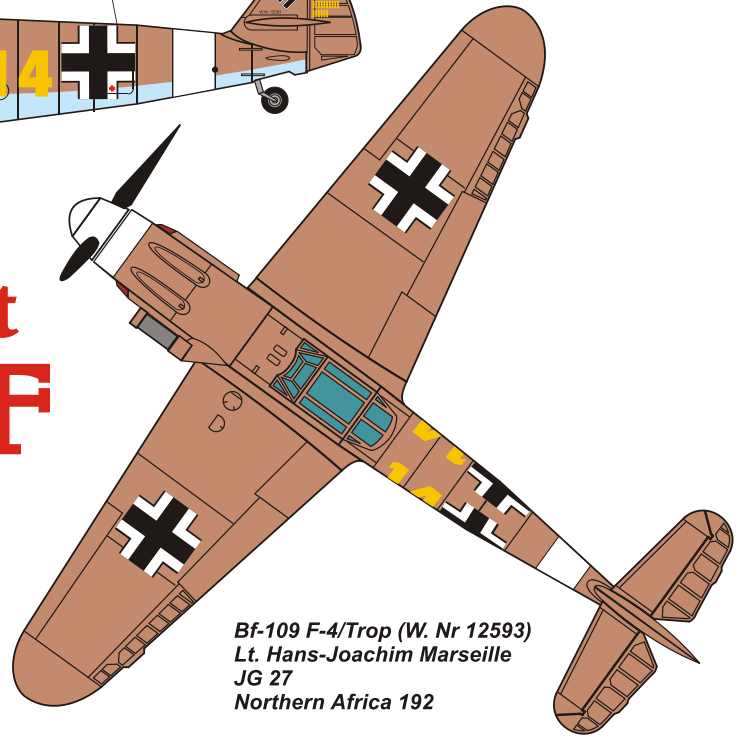

Model cardboard scale 1:50

© Marek Pacyński - POLAND 2000
e-mail: pacmar@kki.net.pl

Messerschmitt Bf-109F

Year of production: 1941 (Germany)
Spread: 9,92 m (32 ft 54 in)
Length: 9,02 m (29 ft 59 in)
Height: 2,60 m (8 ft 53 in)
Mass max: 2980 kG (6559 lb)
Speed: 635 km/h (394 mph)
Ceiling: 11600 m (38057 ft)
Range: 650 km (404 miles)
Armament: 2 x machine gun MG 17 cal. 7,93mm (0,311 in)
and 1 x MG 151 cal. 15 mm (0,59 in)

*Bf-109 F-4/Trop (W. Nr 12593)
Lt. Hans-Joachim Marseille
JG 27
Northern Africa 192*

MONTAGE

RED LETTER: cardboard 0,5 - 0,8 mm

W cut out