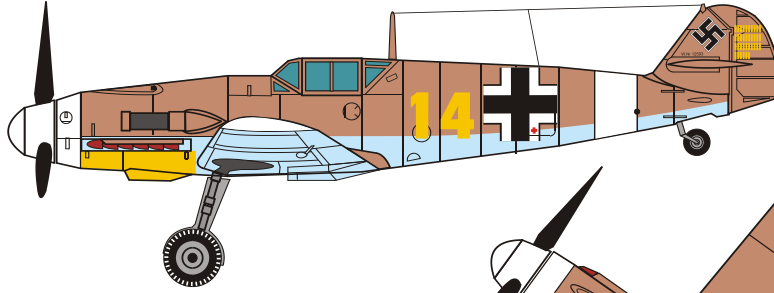

Model cardboard scale 1:50

© Marek Pacyński - POLAND 2000
e-mail: pacmar@kki.net.pl

Messerschmitt Bf-109F

Year of production: 1941 (Germany)
Spread: 9,92 m (32 ft 54 in)
Length: 9,02 m (29 ft 59 in)
Height: 2,60 m (8 ft 53 in)
Mass max: 2980 kG (6559 lb)
Speed: 635 km/h (394 mph)
Ceiling: 11600 m (38057 ft)
Range: 650 km (404 miles)
Armament: 2 x machine gun MG 17 cal. 7,93mm (0,311 in)
and 1 x MG 151 cal. 15 mm (0,59 in)

*Bf-109 F-4/Trop (W. Nr 12593)
Lt. Hans-Joachim Marseille
JG 27
Northern Africa 192*

MONTAGE

RED LETTER: cardboard 0,5 - 0,8 mm

W cut out