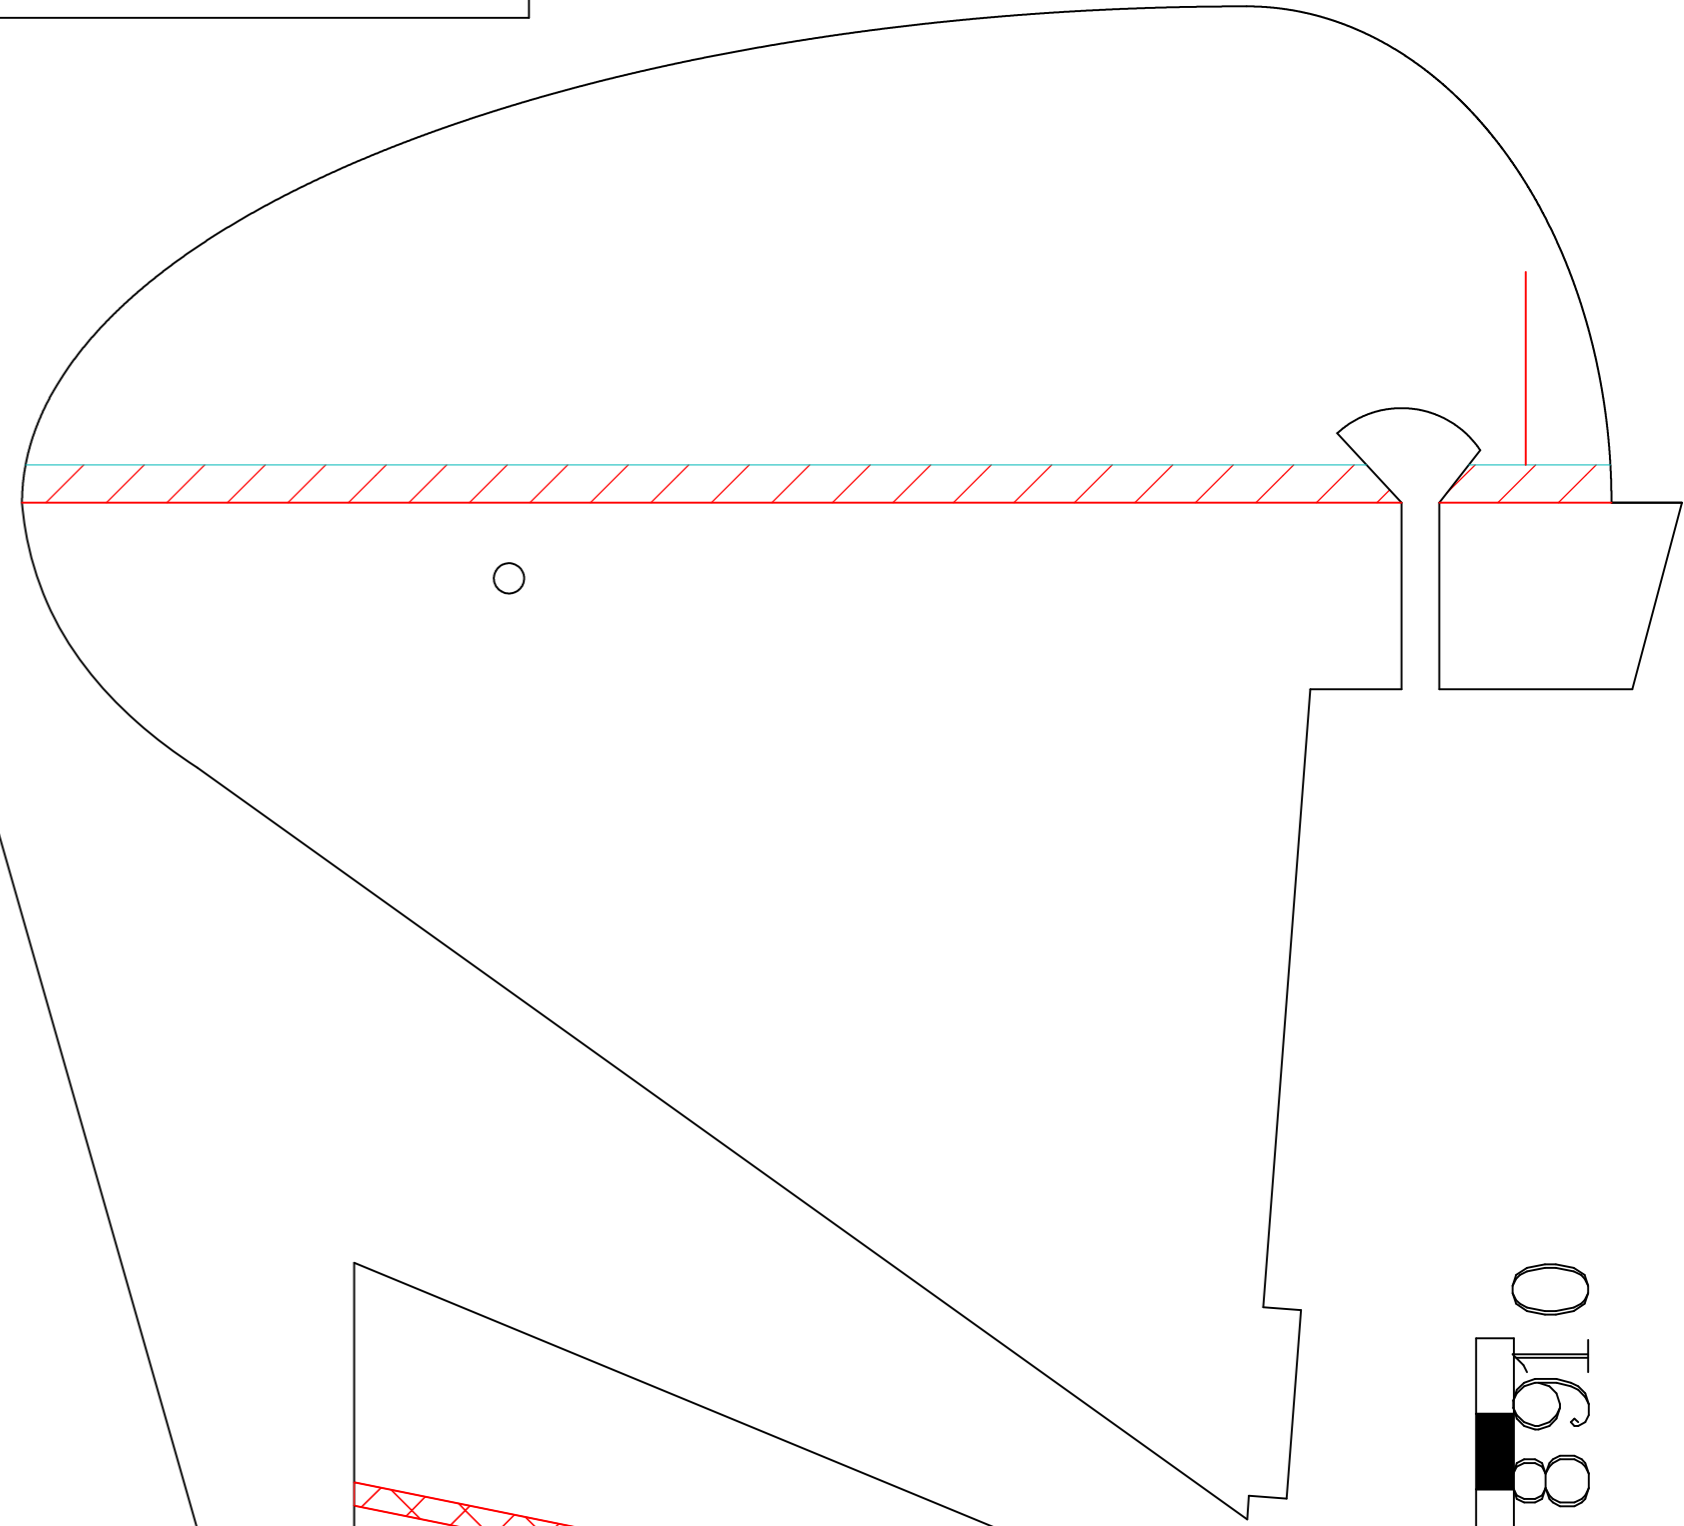

Plywood 15 mm

black = cut

red = score 50%

blue = lightly crease

B-Fold

remove later

B-Fold

12345678910

# FB Elyptic by Werner Klotsche 2018

Page 2 of 3

black = cut

red = score 50%

blue = lightly crease

black = cut

red = score 50%

blue = lightly crease