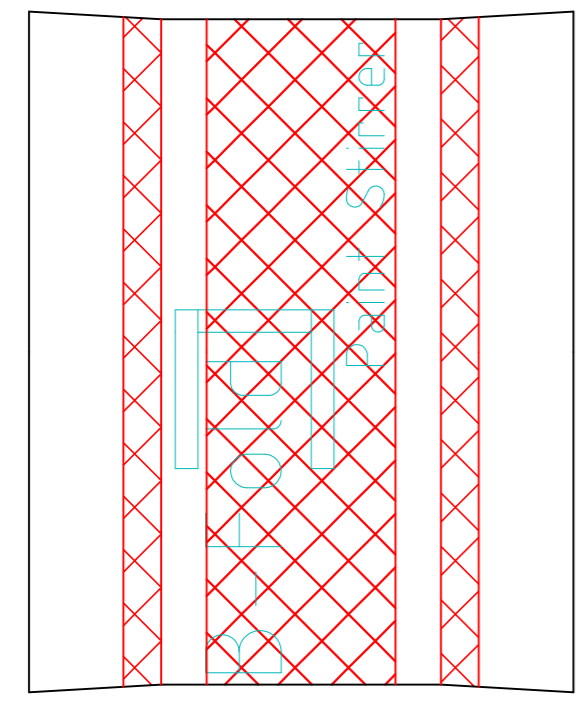

Plywood 15 mm

black = cut

red = score 50%

blue = lightly crease

B-Fold

remove later

B-Fold

12345678910

# FB Elyptic by Werner Klotsche 2018

Page 2 of 3

black = cut

red = score 50%

blue = lightly crease

black = cut

red = score 50%

blue = lightly crease