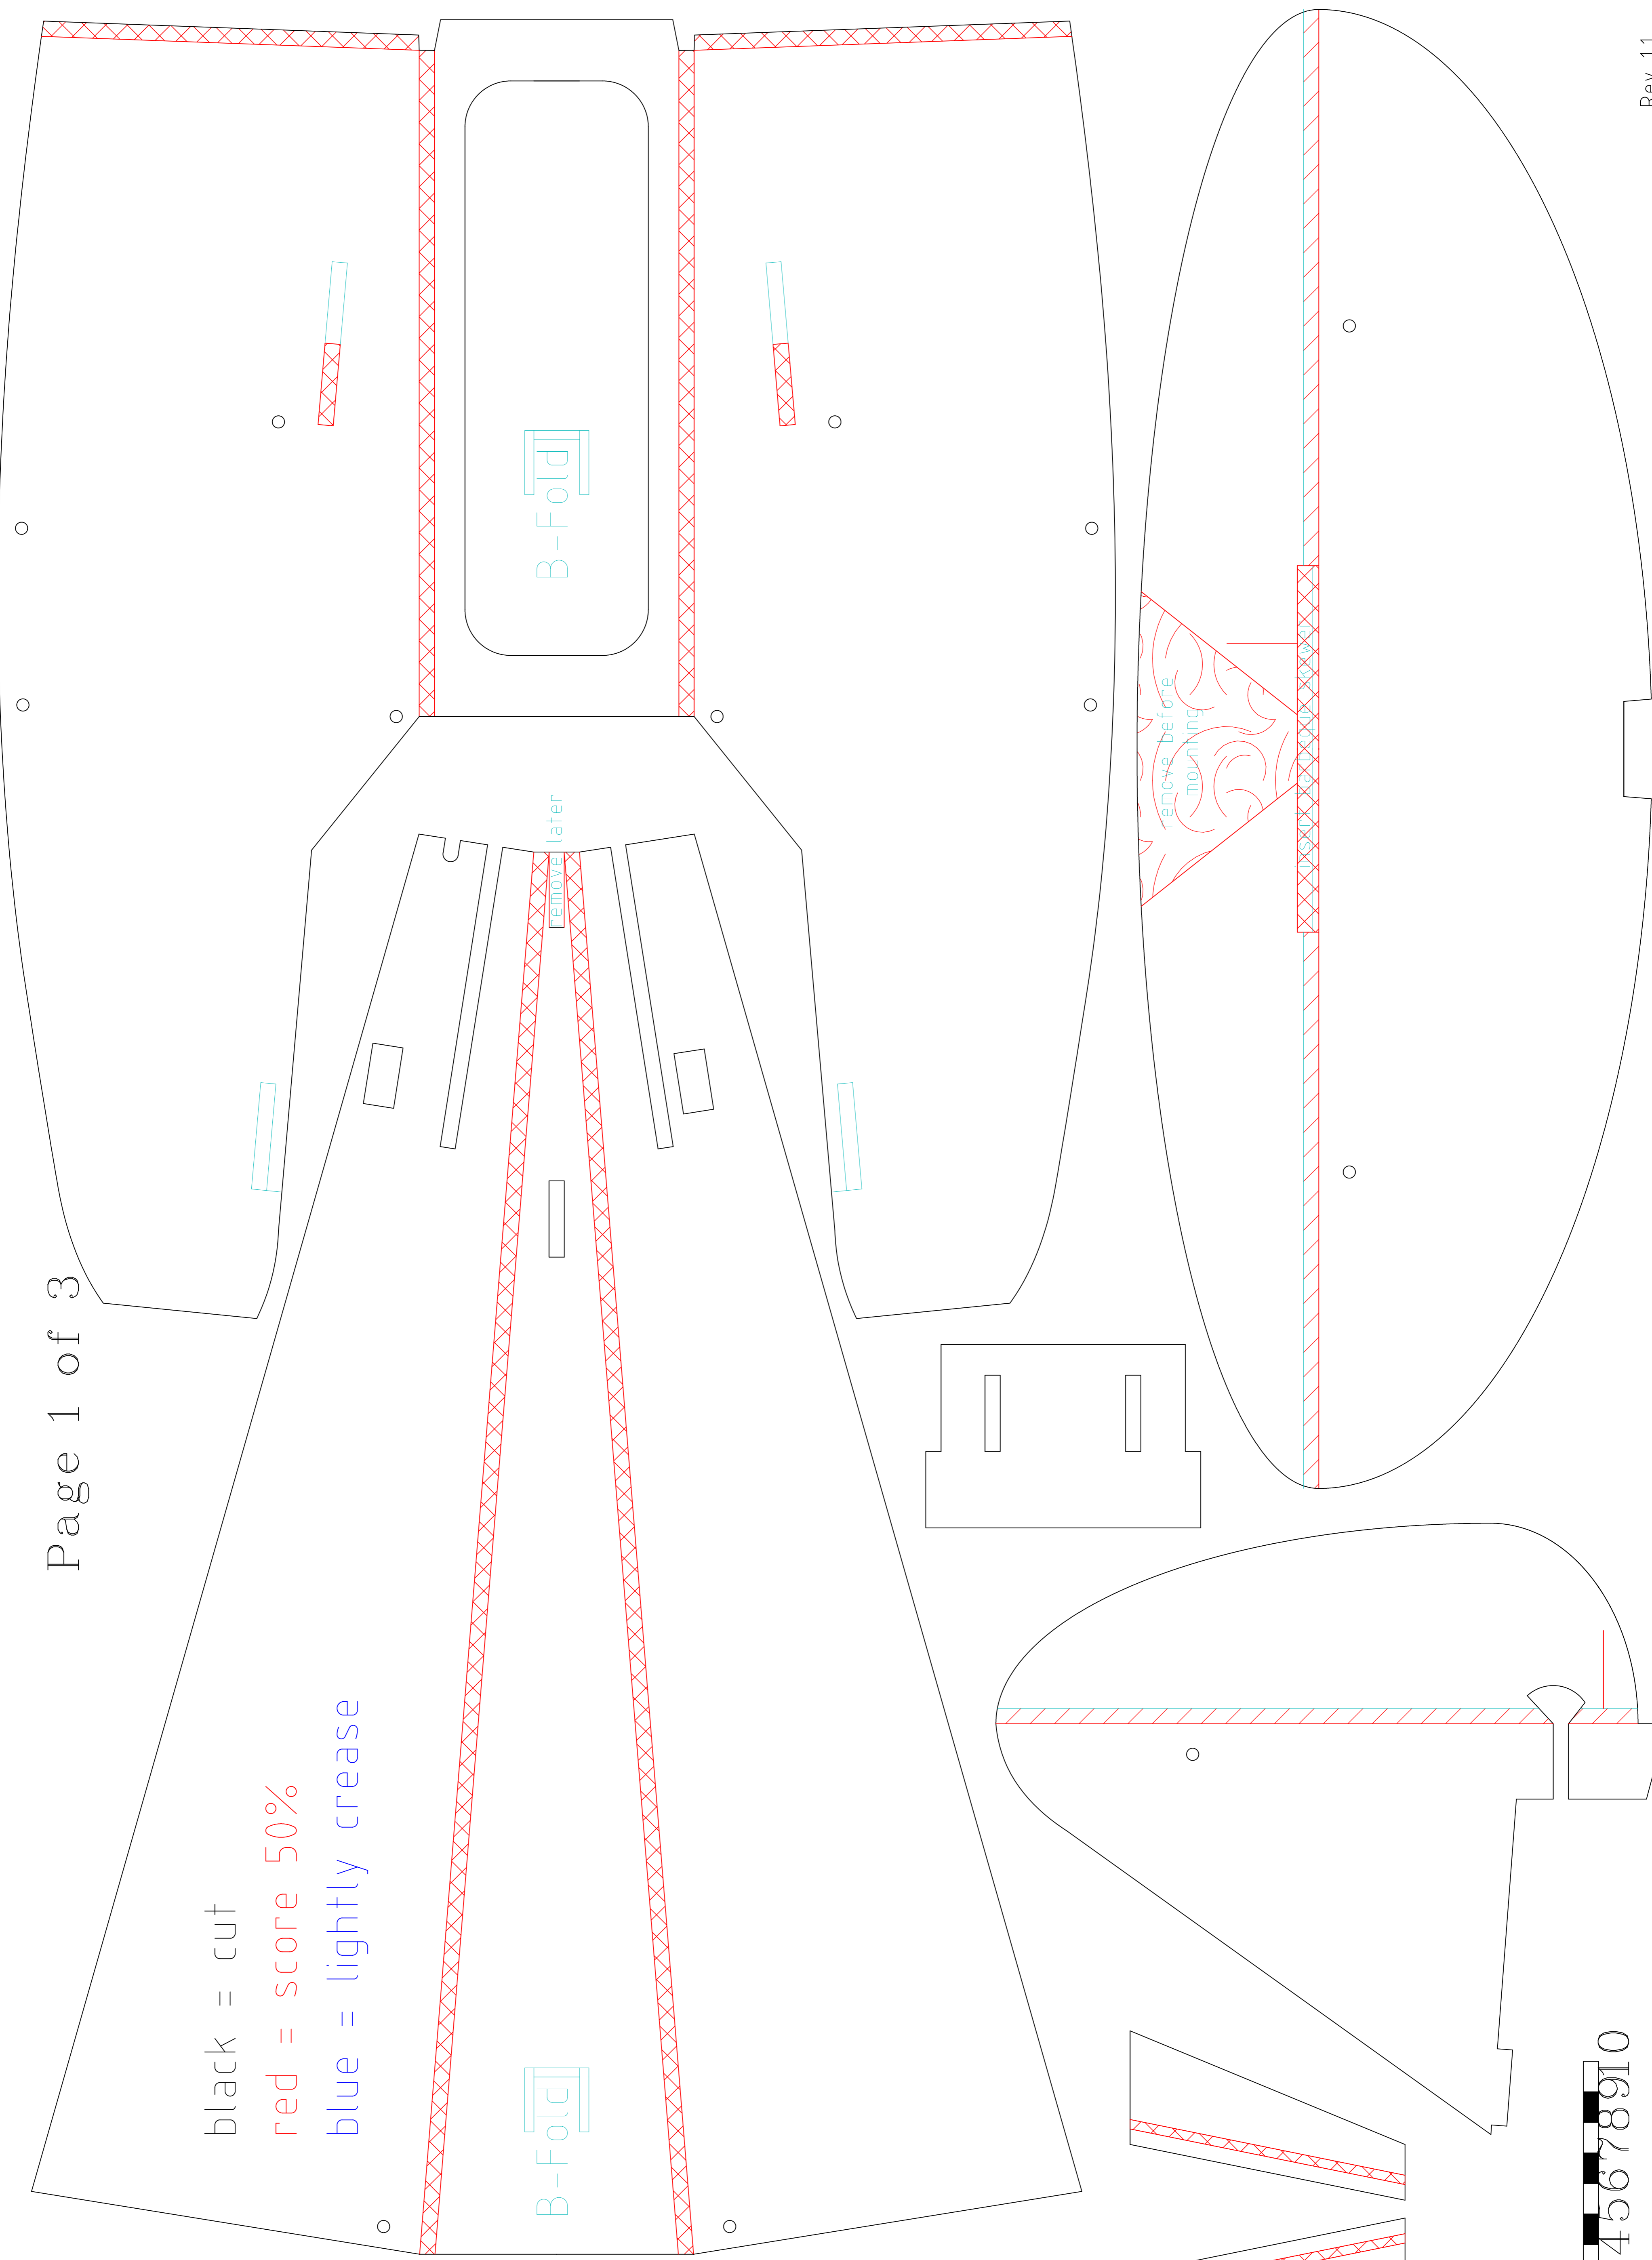

Plywood 15 mm

black = cut

red = score 50%

blue = lightly crease

B-Fold

remove later

B-Fold

12345678910

# FB Elyptic by Werner Klotsche 2018

Page 2 of 3

black = cut

red = score 50%

blue = lightly crease

black = cut

red = score 50%

blue = lightly crease