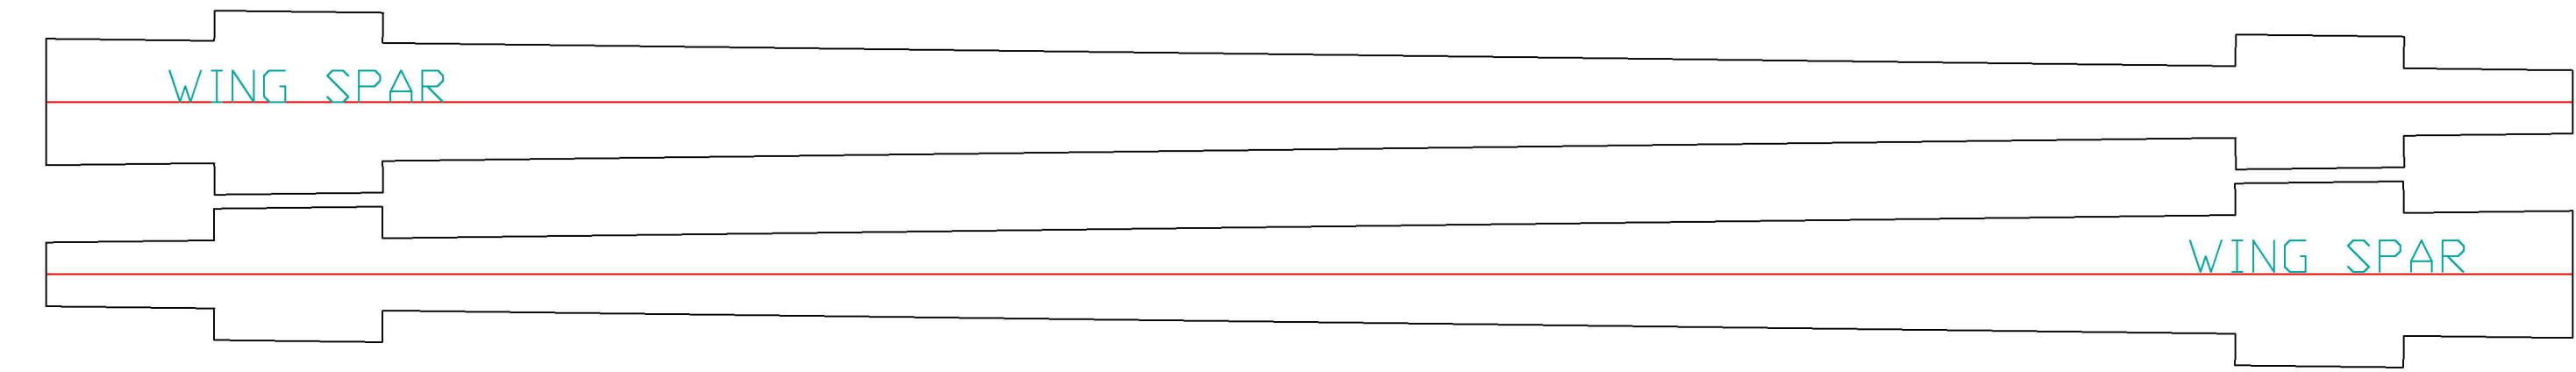

MCB RACER MKII

Wingspan: 39"  
 Length: 28.5"  
 Wing Area: 209sqin  
 AUW: 22.5oz  
 Wing loading: 15.5 oz/sqft  
 WCL: 12.9  
 ~Stall speed: 19.3

8x6 Prop: 12.9A 51MPH  
 8x8 Prop: 17.5A 66MPH