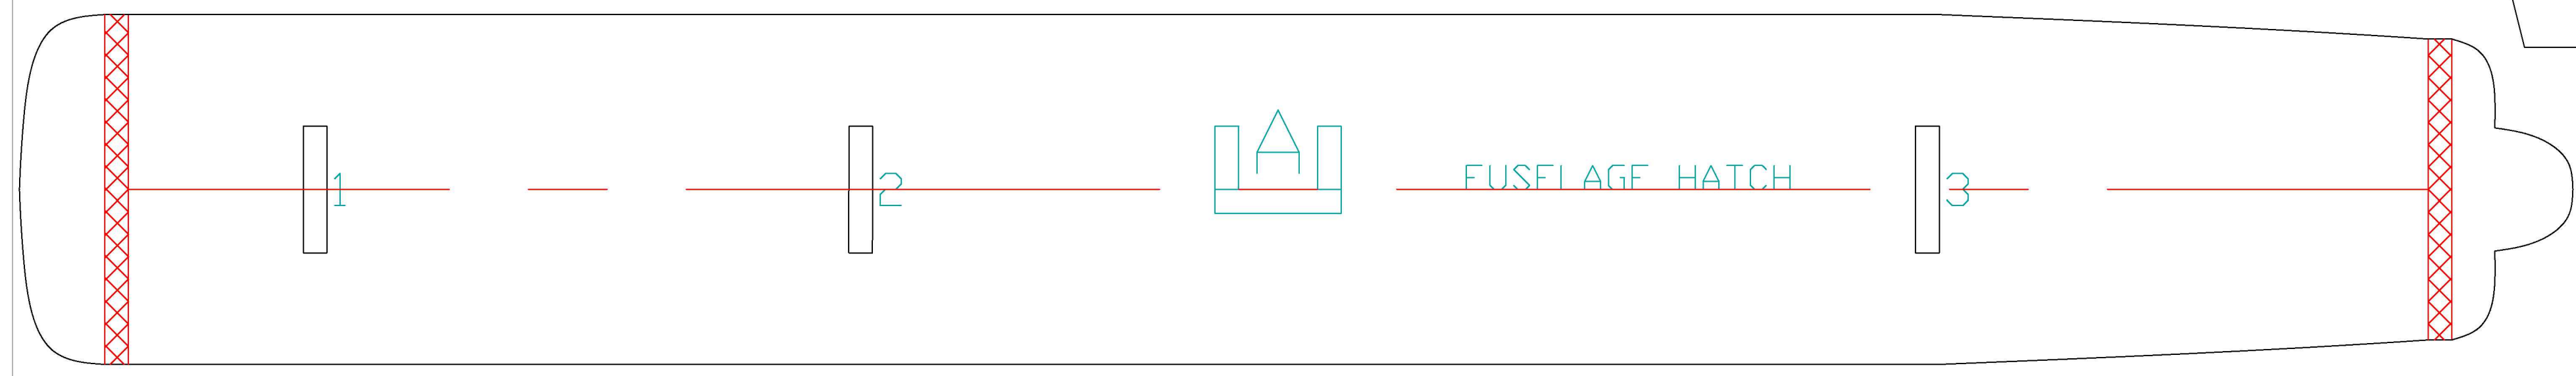

MCB RACER MKII

Wingspan: 39"  
 Length: 28.5"  
 Wing Area: 209sqin  
 AUW: 22.5oz  
 Wing loading: 15.5 oz/sqft  
 WCL: 12.9  
 ~Stall speed: 19.3

8x6 Prop: 12.9A 51MPH  
 8x8 Prop: 17.5A 66MPH