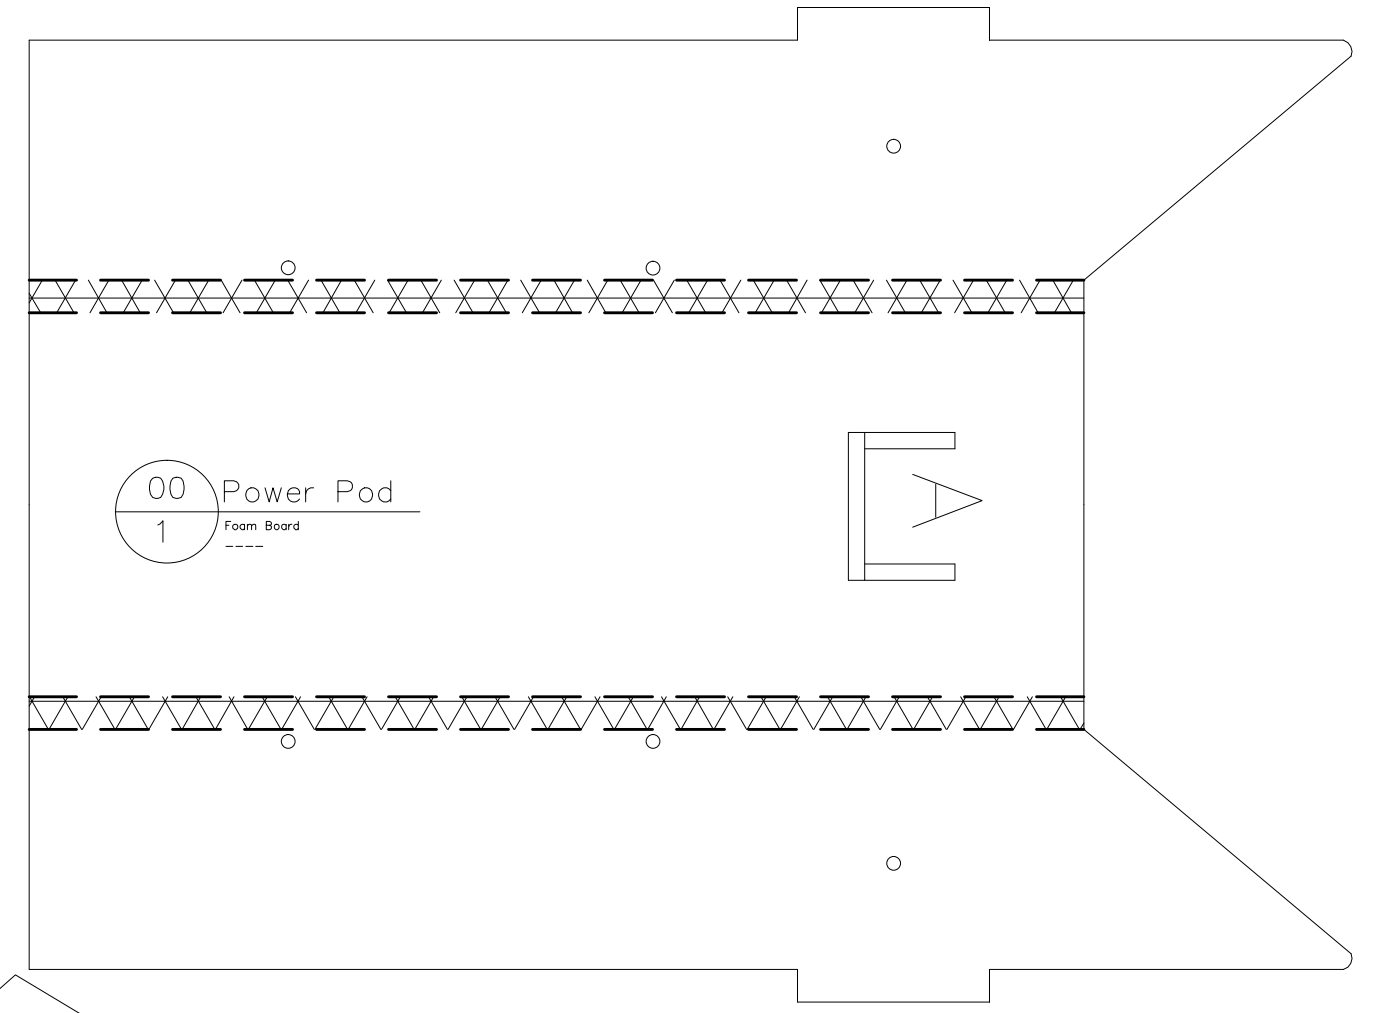

02 RIGHT WING
1 FB v0.1

03 LEFT WING
1 FB v0.1

Heaven's Spades Alpha v0.1 Carrier

INSPIRED BY
Crimson Skies concept
artwork by
Nartynas Latusinskas

FoamyDM

Heaven's Spades

Alpha v0.1 Carrier

INSPIRED BY
Crimson Skies
artwork by
Nartynas Latusinskas