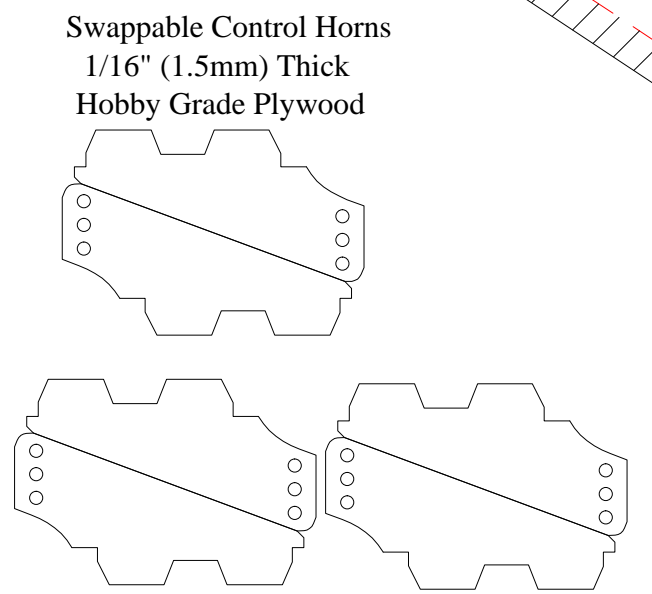

02 RIGHT WING
1 FB v0.1

03 LEFT WING
1 FB v0.1

Heaven's Spades Alpha v0.1 Carrier

INSPIRED BY
Crimson Skies concept
artwork by
Nartynas Latusinskas

FoamyDM

Heaven's Spades

Alpha v0.1 Carrier

INSPIRED BY
Crimson Skies
artwork by
Nartynas Latusinskas