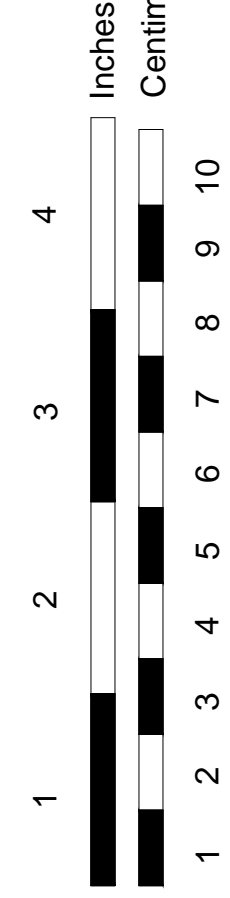

RECOMMENDED ELECTRONICS:
Motor 30mm EDF
ESC 12A BRUSHLESS
Prop N/A
Servos 2 - 5g
Battery 550 mAh 3S-1L1V

Devil's Dozen Beta v.1 Big Bat

Devil's Dozen Beta v.1 Big Bat

Crimson Skies
Concept Sketch
Inspired

Page 4 of 7

FoamyDM

Devil's Dozen Beta v.1 Big Bat

Devil's Dozen Beta v.1 Big Bat

Crimson Skies
Concept Sketch
Inspired
Page 6 of 7