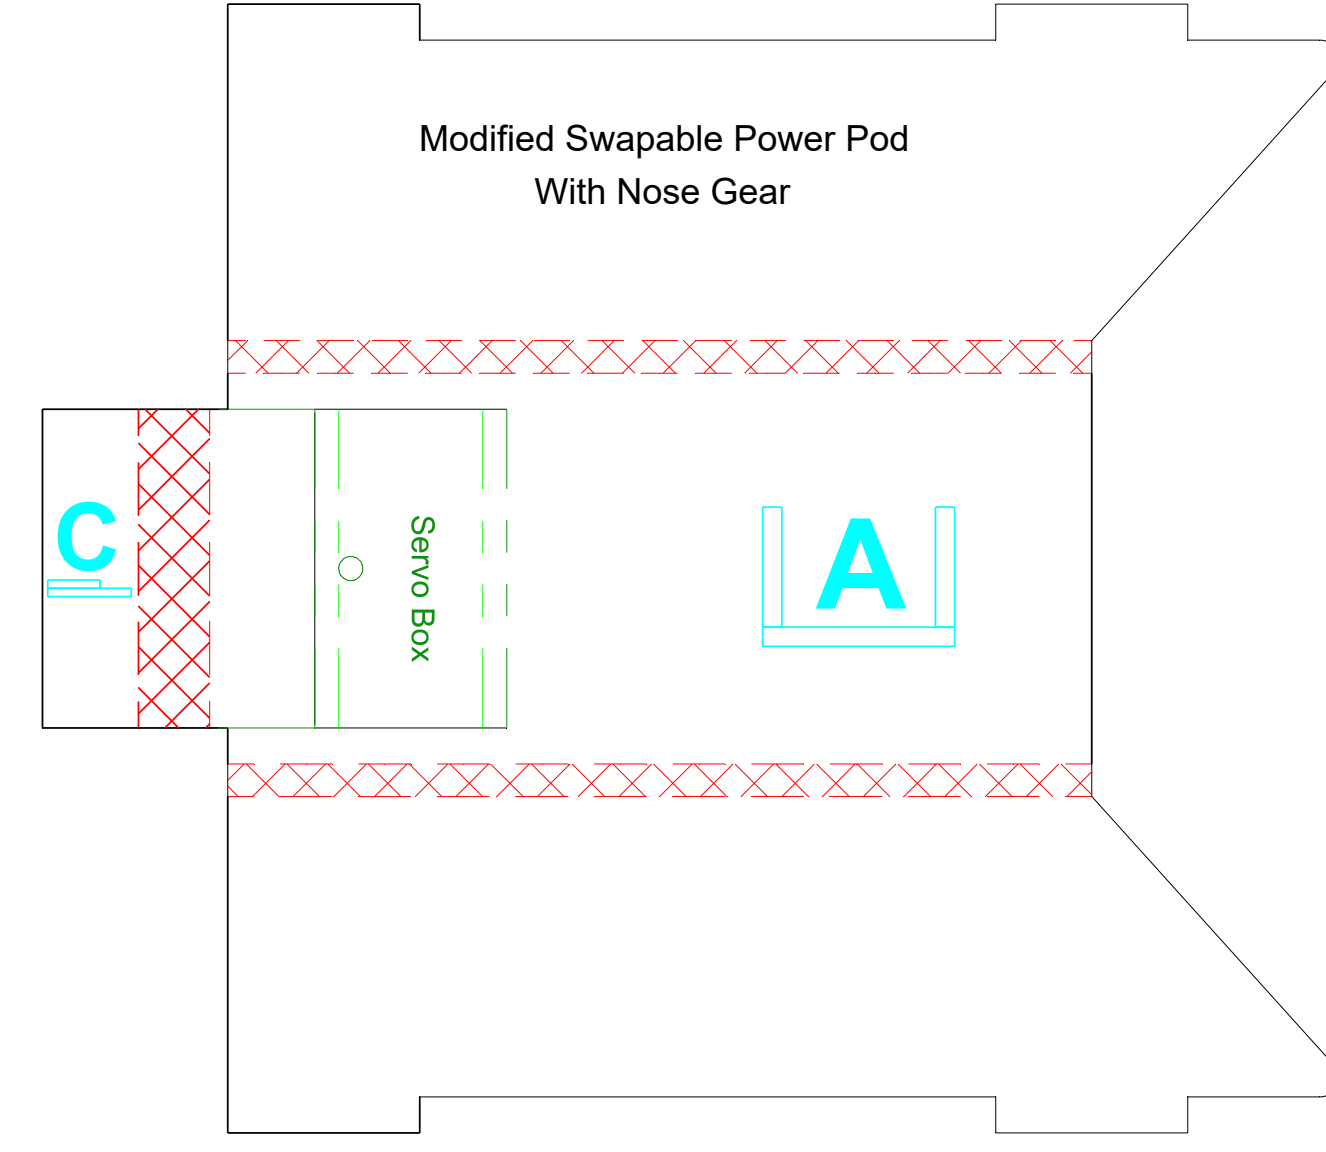

Doubler
X2

**OPEN END NOSE
GEAR BOX**

piano wire
3/32"

Dubro 1-1/2"
Wheel

Modified Swapable
Power Pod

Modified Swapable Power Pod
With Nose Gear

Scooter (LG)

Fuselage
Adams Foam Board