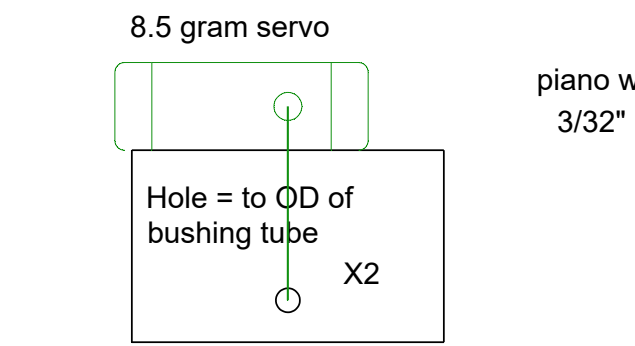

Doubler
X2

**OPEN END NOSE
GEAR BOX**

piano wire
3/32"

Dubro 1-1/2"
Wheel

Modified Swapable
Power Pod

Modified Swapable Power Pod
With Nose Gear

Scooter (LG)

Fuselage
Adams Foam Board