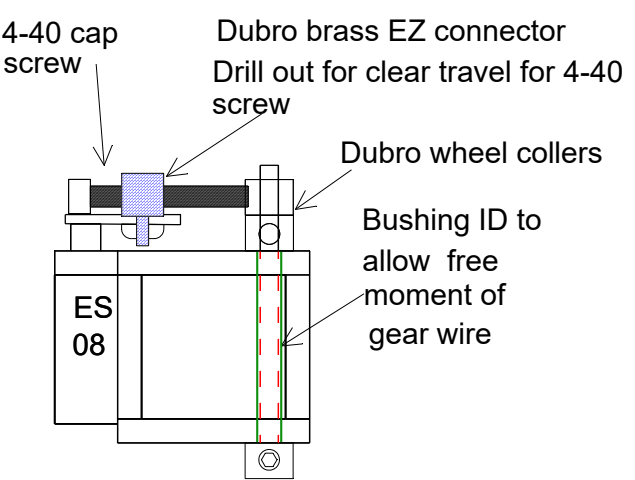

Doubler
X2

**OPEN END NOSE
GEAR BOX**

piano wire
3/32"

Dubro 1-1/2"
Wheel

Modified Swapable
Power Pod

Modified Swapable Power Pod
With Nose Gear

Scooter (LG)

Fuselage
Adams Foam Board