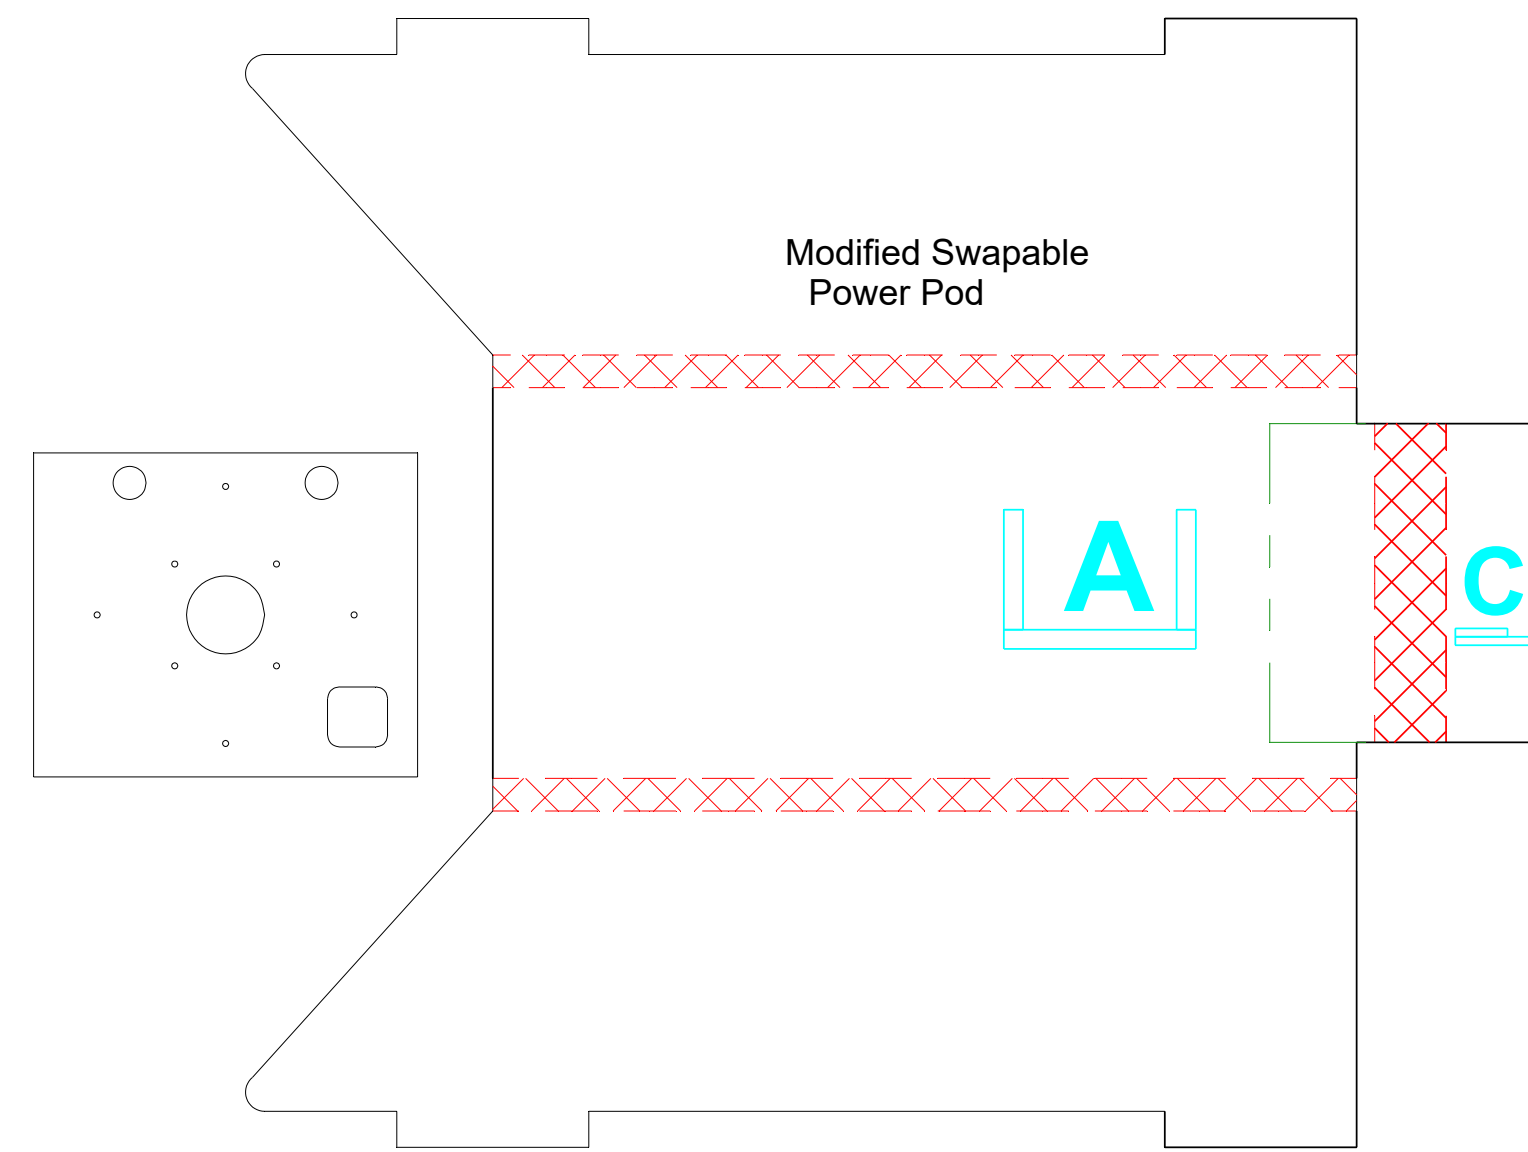

Doubler
X2

**OPEN END NOSE
GEAR BOX**

piano wire
3/32"

Dubro 1-1/2"
Wheel

Modified Swapable
Power Pod

Modified Swapable Power Pod
With Nose Gear

Scooter (LG)

Fuselage
Adams Foam Board