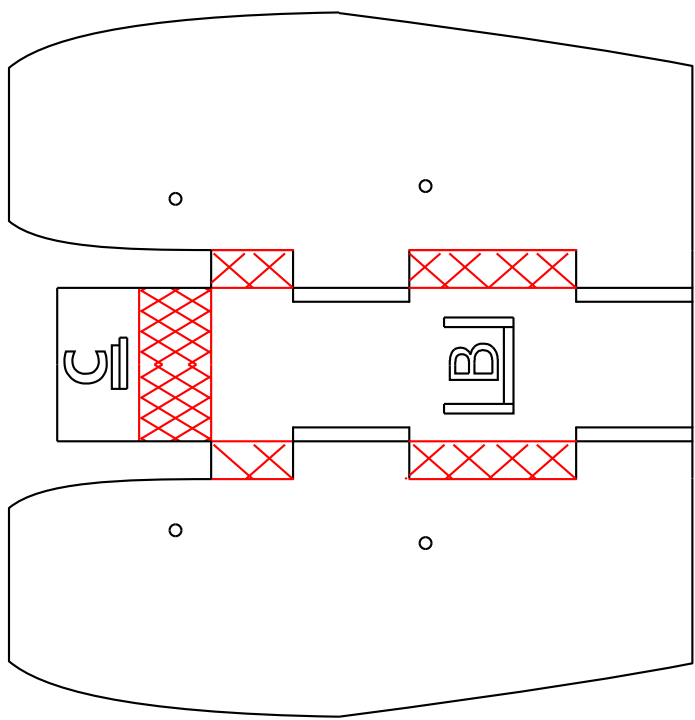

# FIREWALL & CONTROL HORN 1/16" HOBBY GRADE PLYWOOD

x3

Bloody Fortress Vert. Stab.

Bloody Fortress Fuselage Doubler

IN

CM

IN

CM

IN

CM

# Optional 1 Mot

IN

CM

45° BEVEL