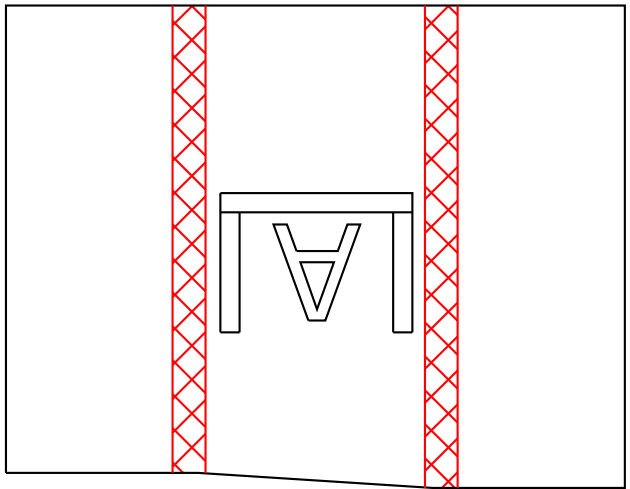

Optional 1 Mot