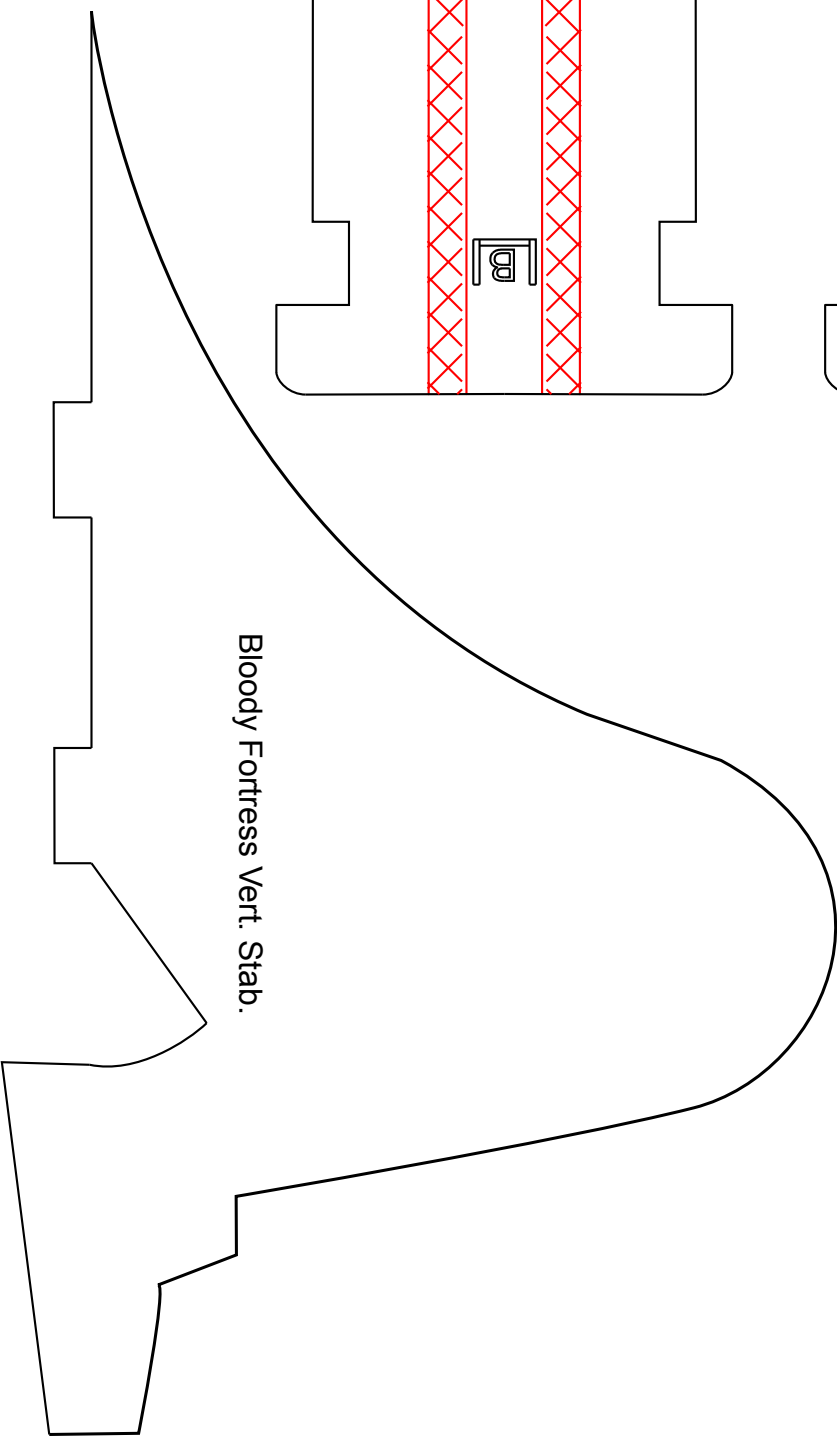

IN

CM

IN

CM

# FIREWALL & CONTROL HORN 1/16" HOBBY GRADE PLYWOOD

x3

Bloody Fortress Vert. Stab.

Bloody Fortress Fuselage Doubler

IN

CM

IN

CM

# Optional 1 Mot

IN

CM

45° BEVEL