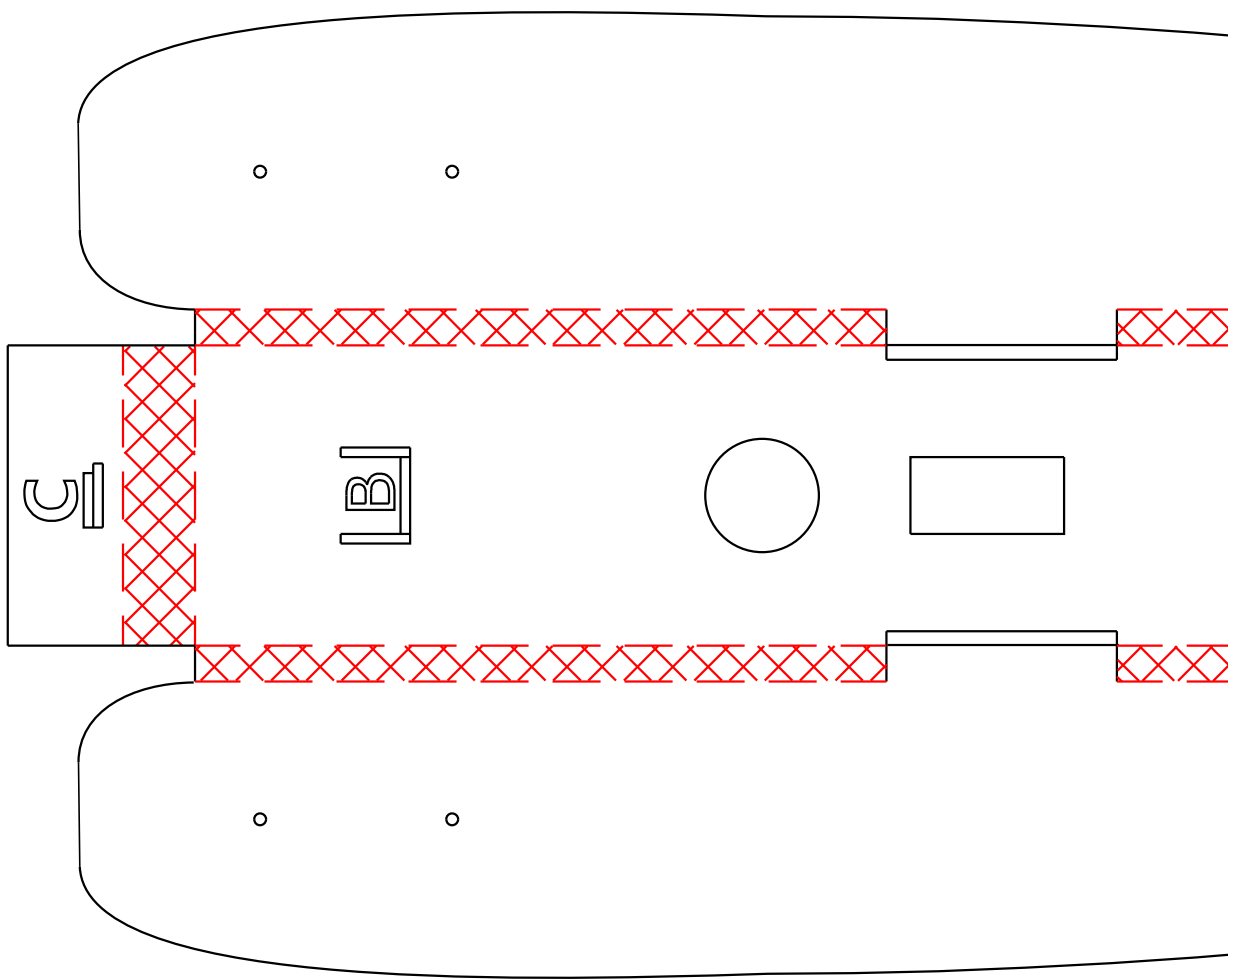

# FIREWALL & CONTROL HORN 1/16" HOBBY GRADE PLYWOOD

x3

Bloody Fortress Vert. Stab.

Bloody Fortress Fuselage Doubler

IN

CM

IN

CM