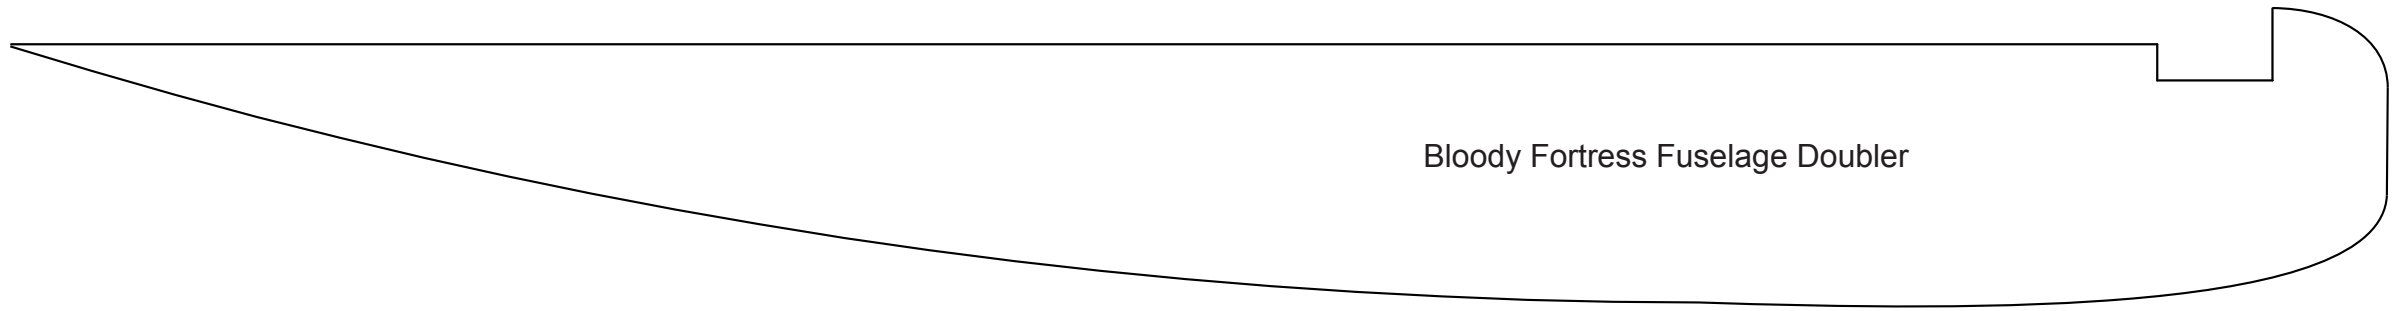

# FIREWALL & CONTROL HORN 1/16" HOBBY GRADE PLYWOOD

x3

Bloody Fortress Vert. Stab.

Bloody Fortress Fuselage Doubler

IN

CM

IN

CM