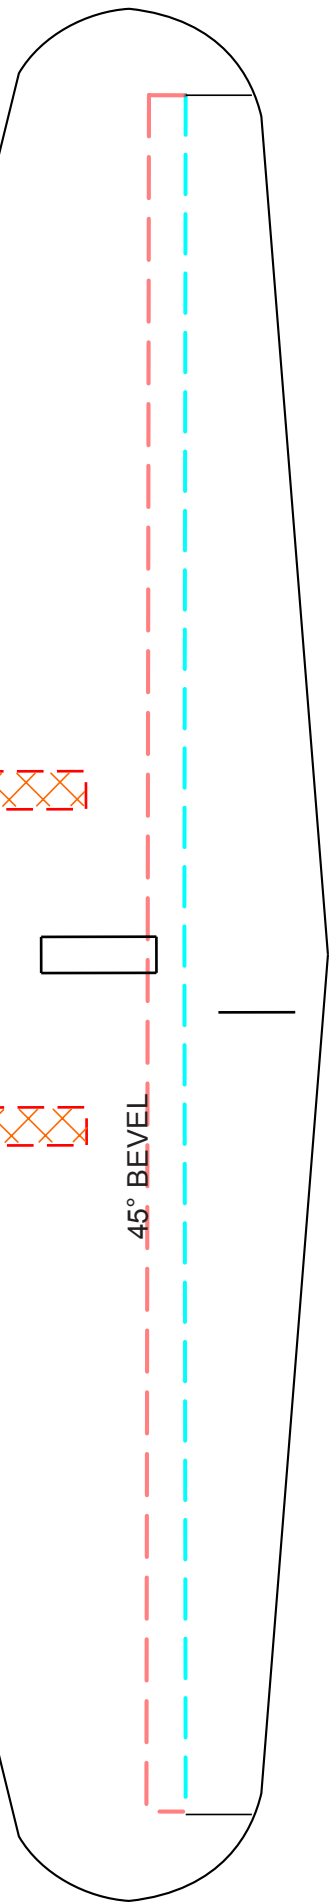

IN

CM

IN

CM

# FIREWALL & CONTROL HORN 1/16" HOBBY GRADE PLYWOOD

x3

Bloody Fortress Vert. Stab.

Bloody Fortress Fuselage Doubler

IN

CM

IN

CM

IN

CM

# Optional 1 Mot

IN

CM

45° BEVEL