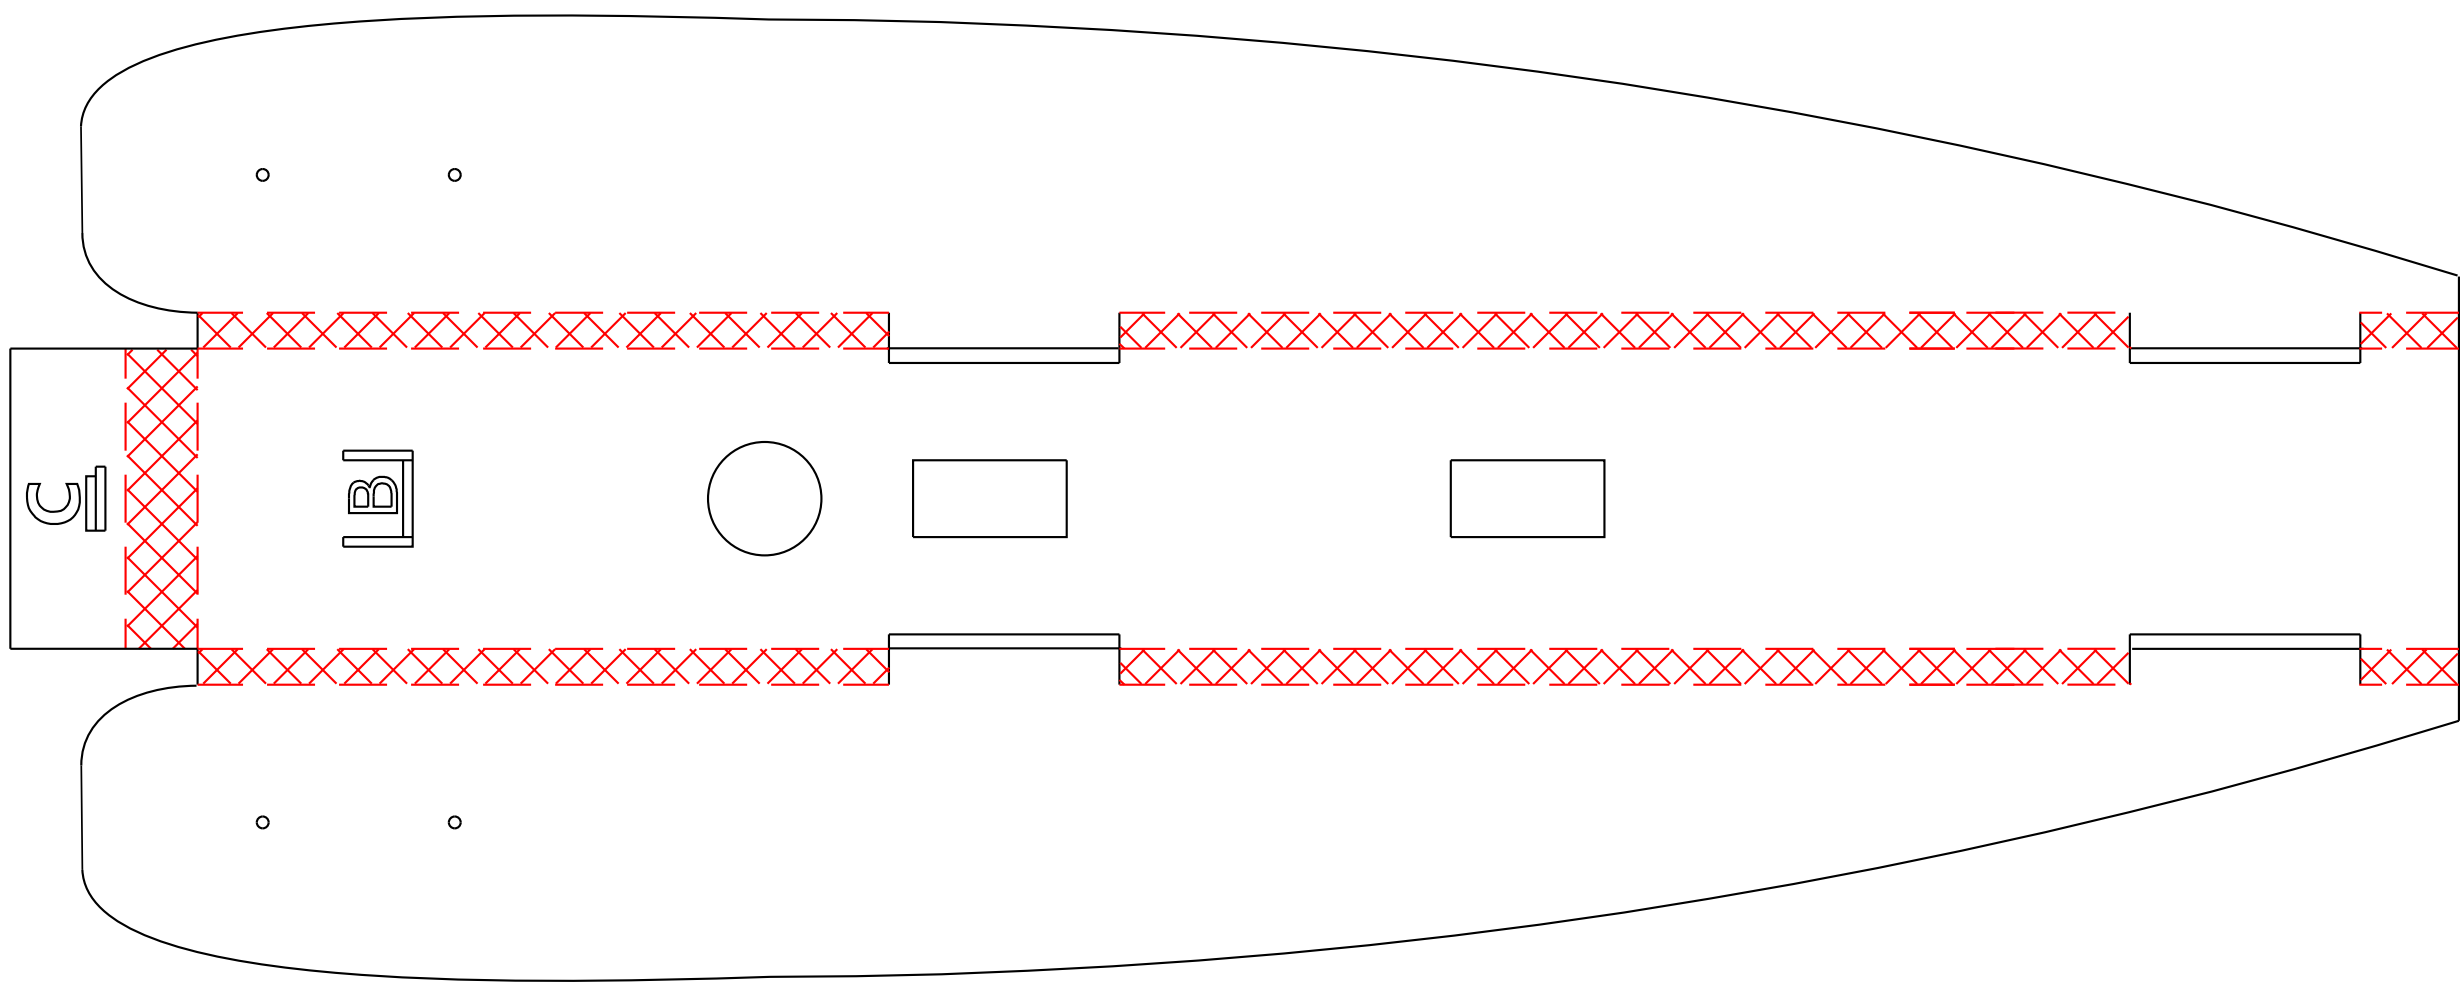

# FIREWALL & CONTROL HORN 1/16" HOBBY GRADE PLYWOOD

x3

Bloody Fortress Vert. Stab.

Bloody Fortress Fuselage Doubler

IN

CM

IN

CM