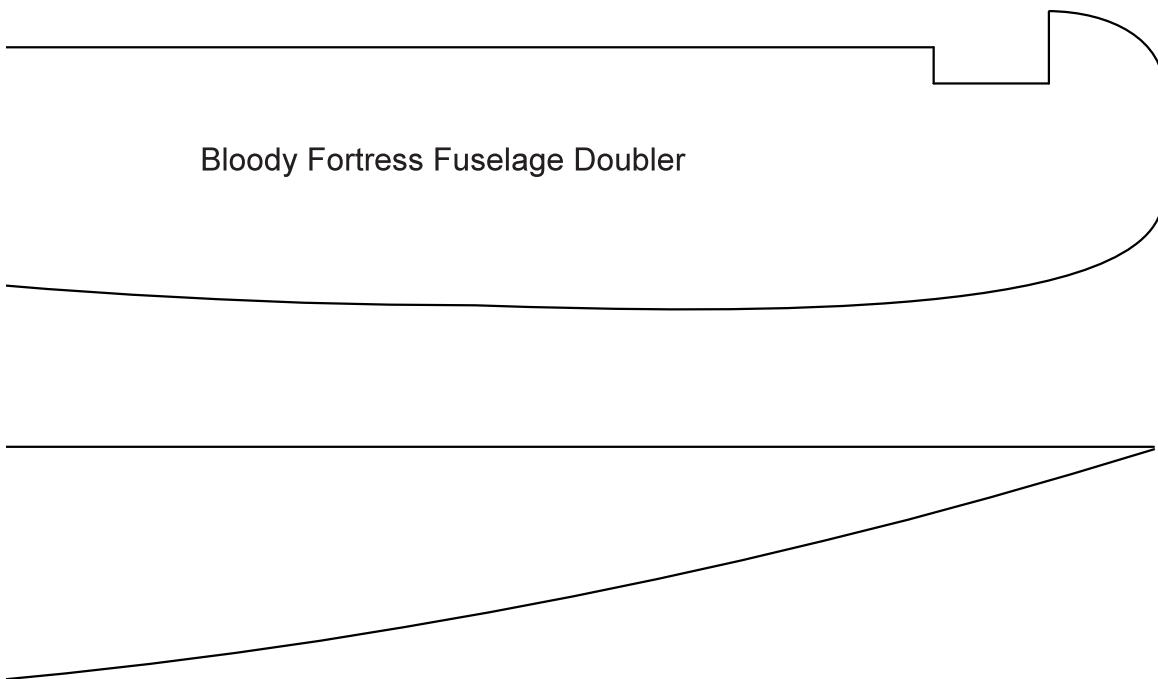

# FIREWALL & CONTROL HORN 1/16" HOBBY GRADE PLYWOOD

x3

Bloody Fortress Vert. Stab.

Bloody Fortress Fuselage Doubler

IN

CM

IN

CM

IN

CM