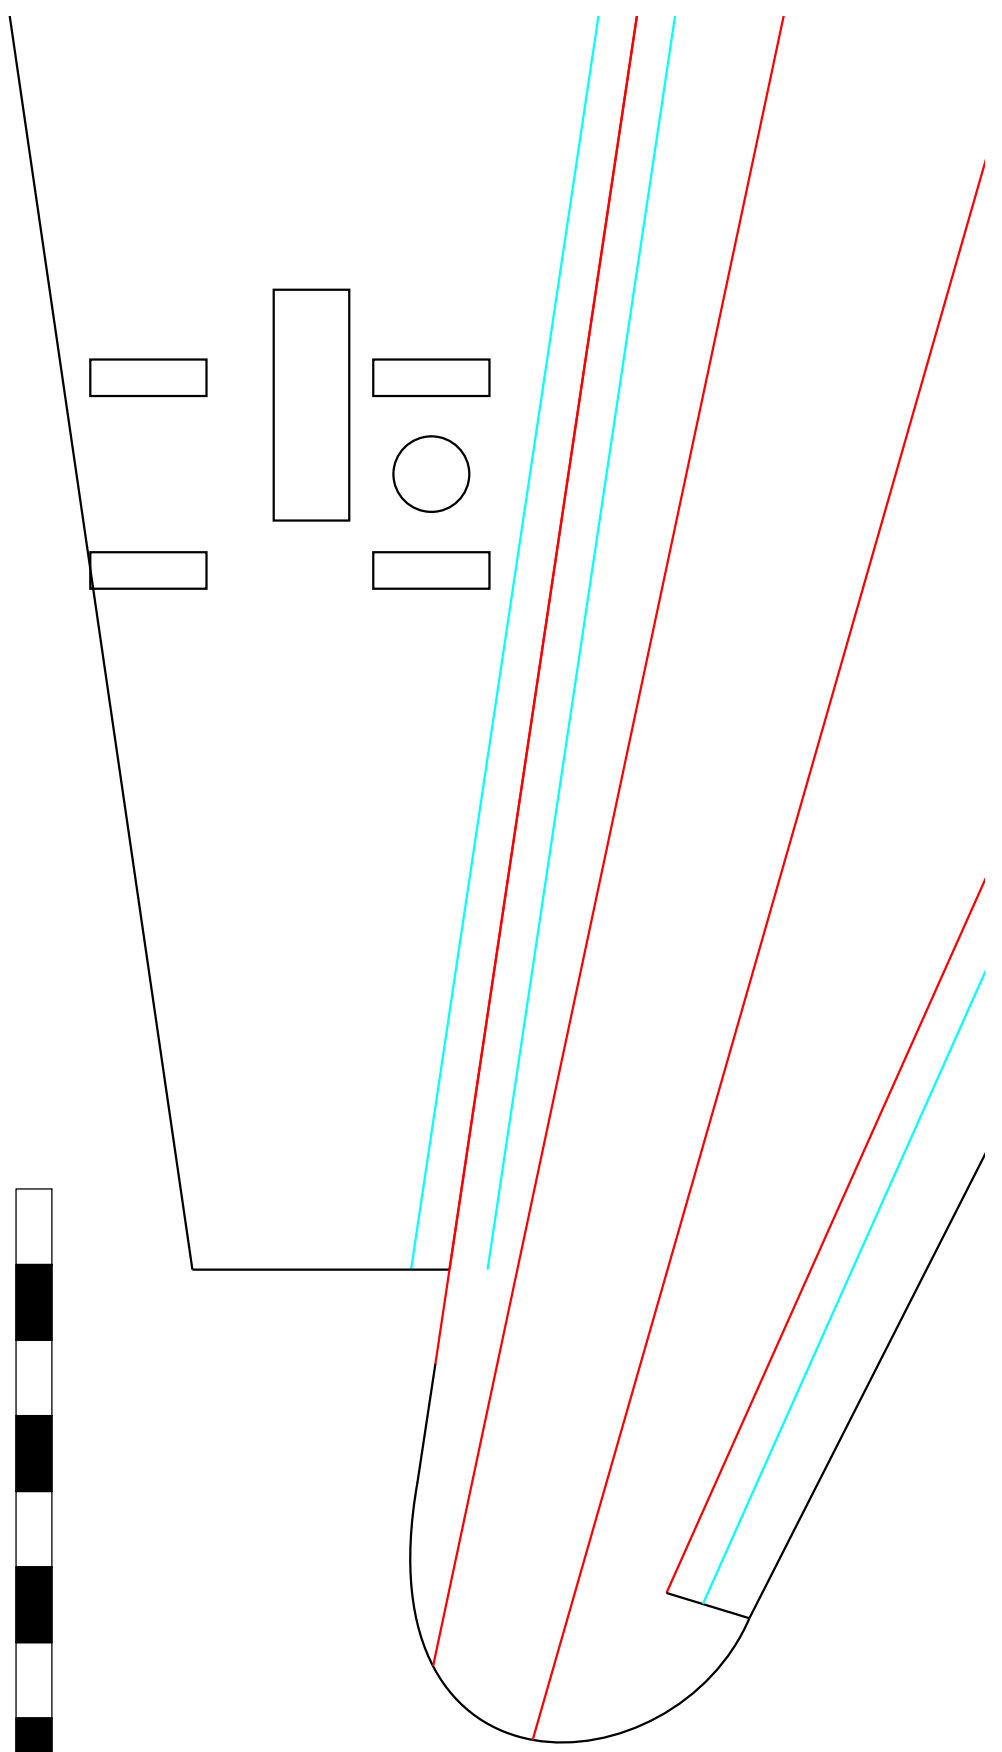

IN

CM

IN

CM

# FIREWALL & CONTROL HORN 1/16" HOBBY GRADE PLYWOOD

x3

Bloody Fortress Vert. Stab.

Bloody Fortress Fuselage Doubler

IN

CM

IN

CM

# Optional 1 Mot

IN

CM

45° BEVEL