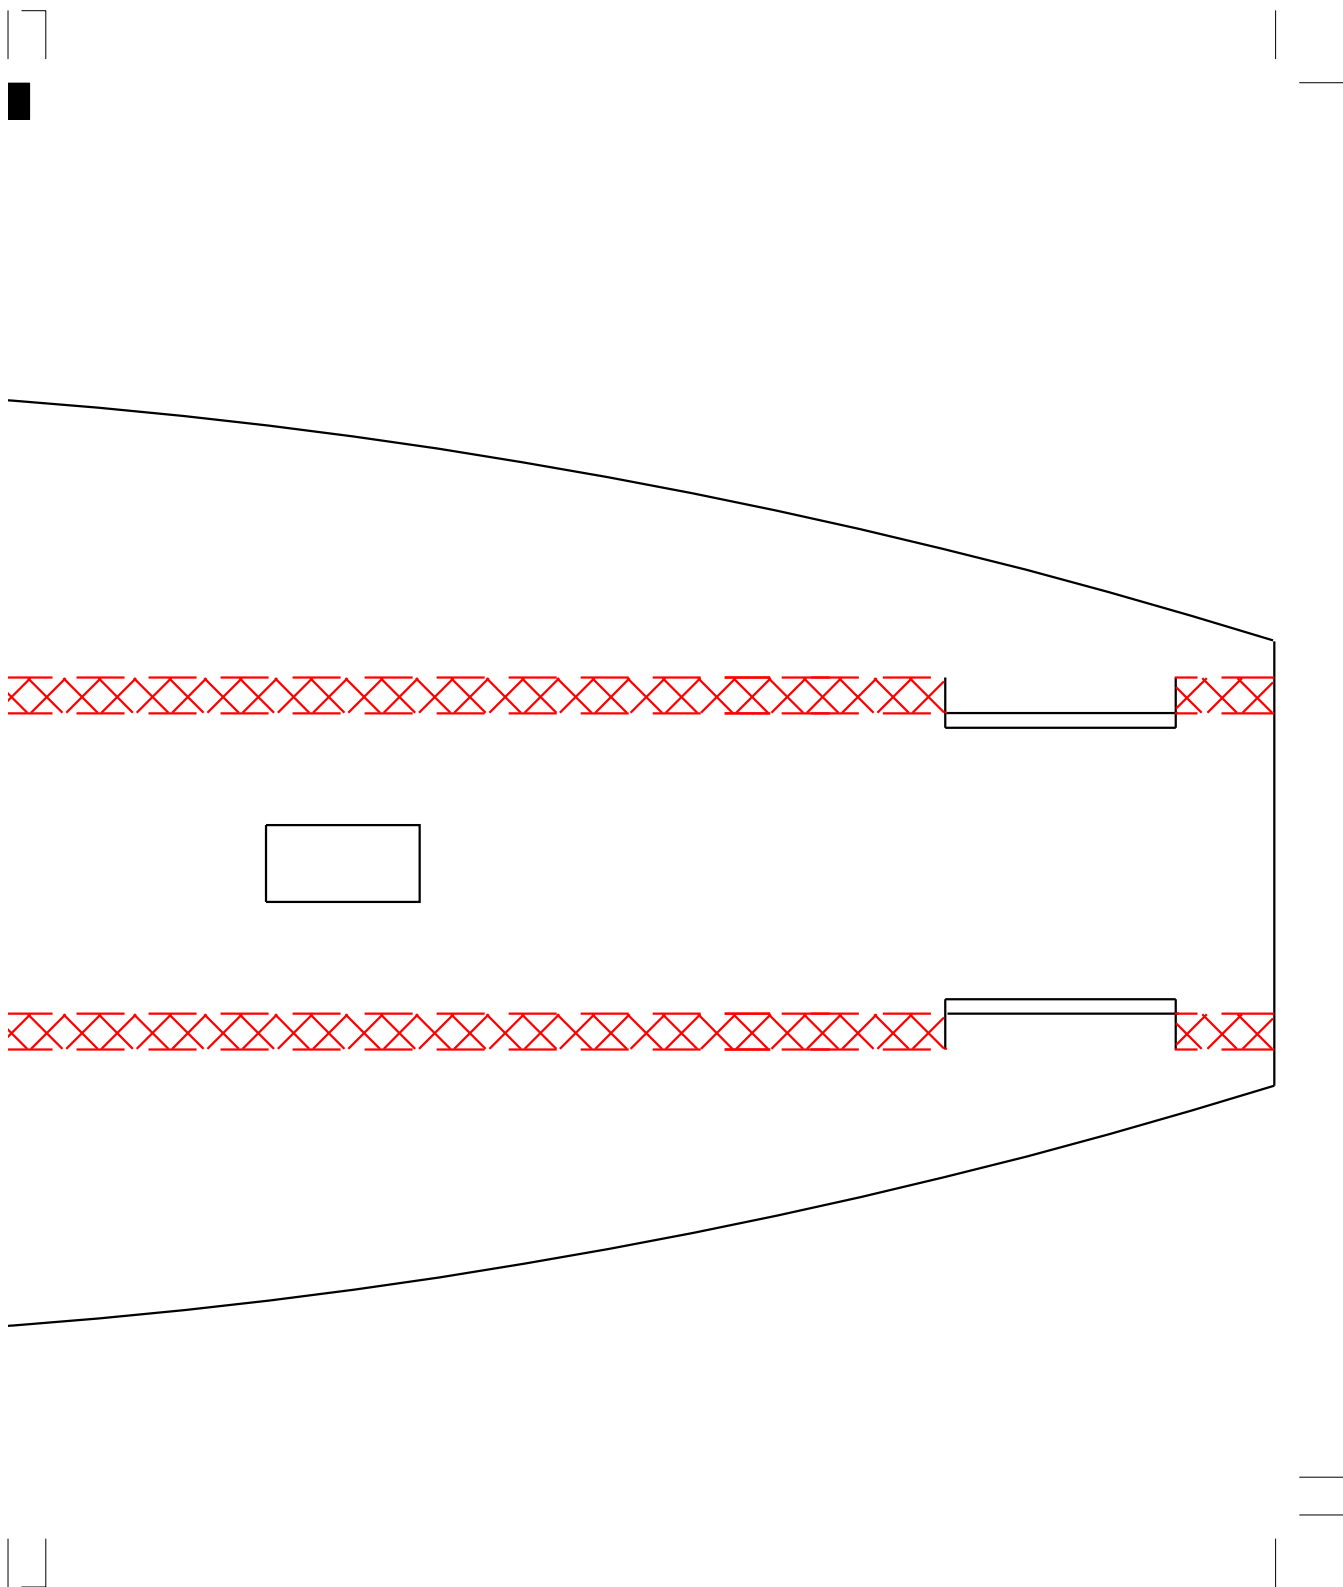

# FIREWALL & CONTROL HORN 1/16" HOBBY GRADE PLYWOOD

x3

Bloody Fortress Vert. Stab.

Bloody Fortress Fuselage Doubler

IN

CM

IN

CM