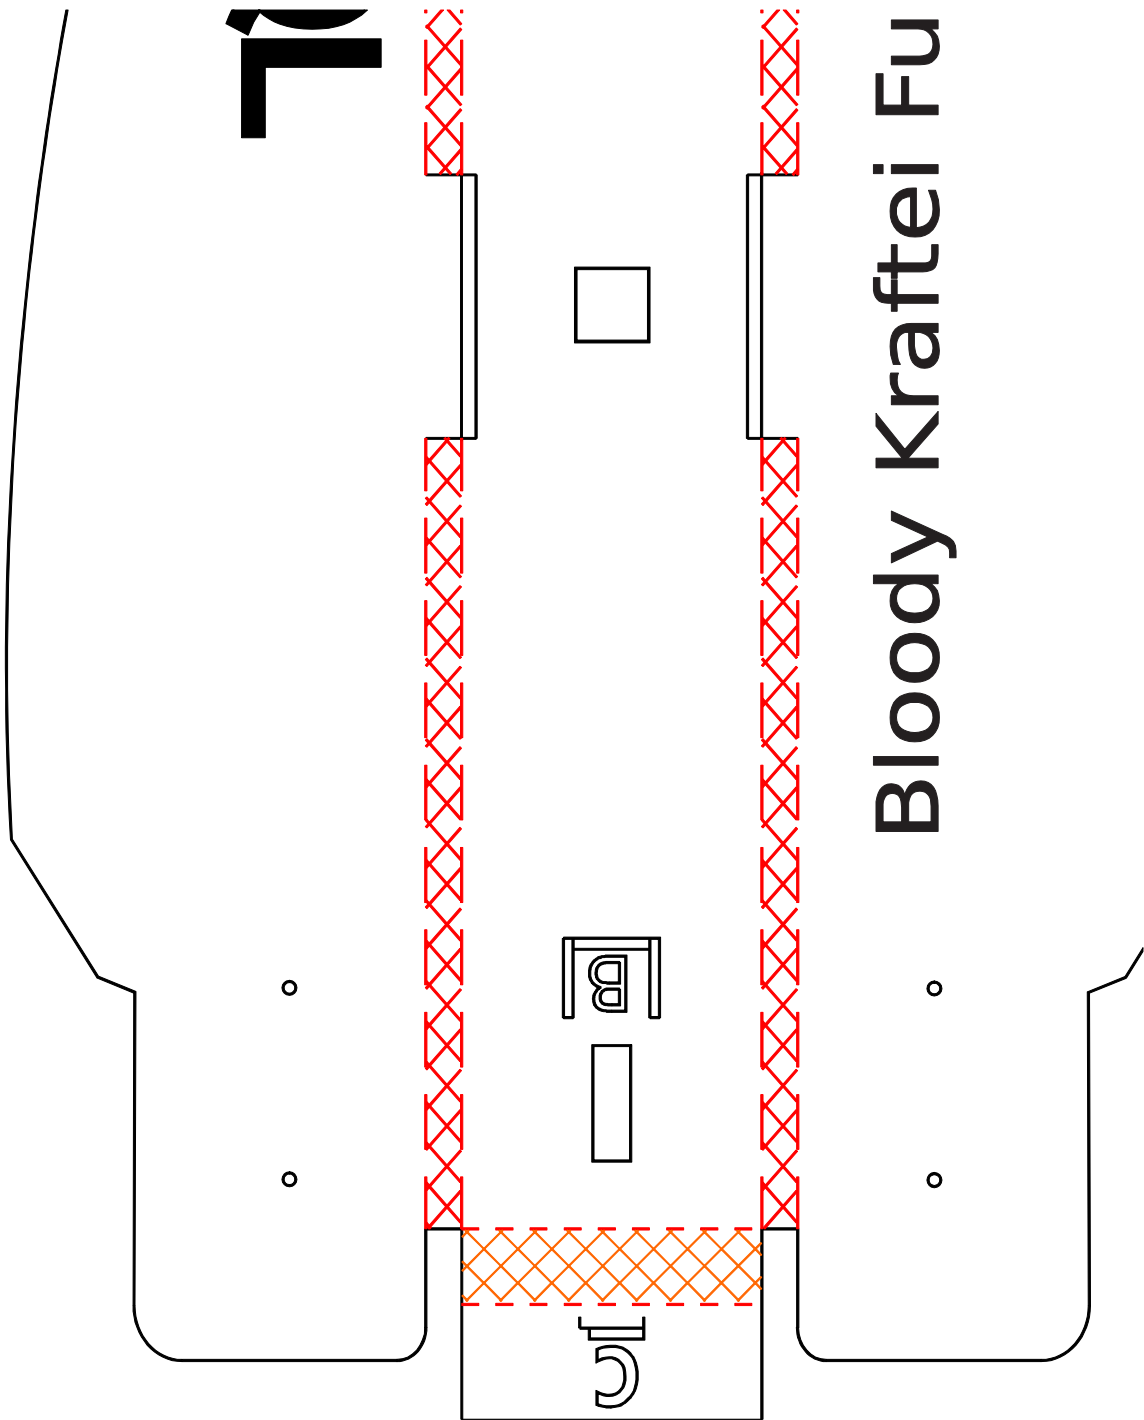

TRUMPF

Bloody Kraftei Fu

Bloody Kraftei Fuselage Doubler

Bloody Kraftei Fuselage Doubler

FIREWALL & CONTROL HORN
1/16" HOBBY GRADE PLYWOOD

x3

A rectangular cutout with a notch on the right side and several circular holes of different sizes. Next to it is a smaller, irregularly shaped cutout with a notch on the right side and a small circular hole, labeled "x3".