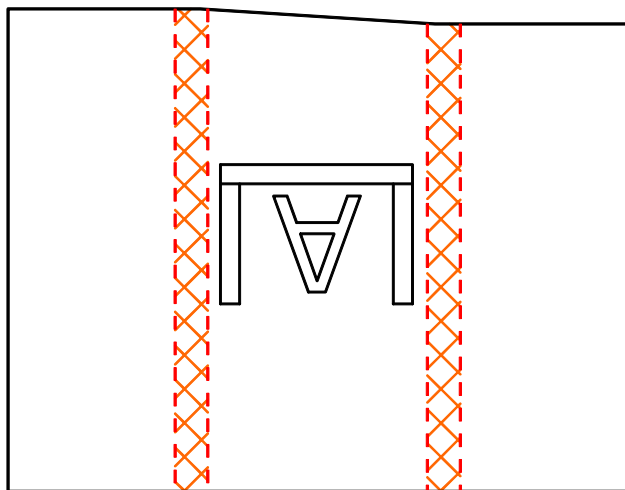

TRUMPF

Bloody Kraftei Fu

Bloody Kraftei Fuselage Doubler

Bloody Kraftei Fuselage Doubler

FIREWALL & CONTROL HORN
1/16" HOBBY GRADE PLYWOOD

x3

A rectangular cutout with a notch on the right side and several circular holes of different sizes. Next to it is a smaller, irregularly shaped cutout with a notch on the right side and a small circular hole, labeled "x3".