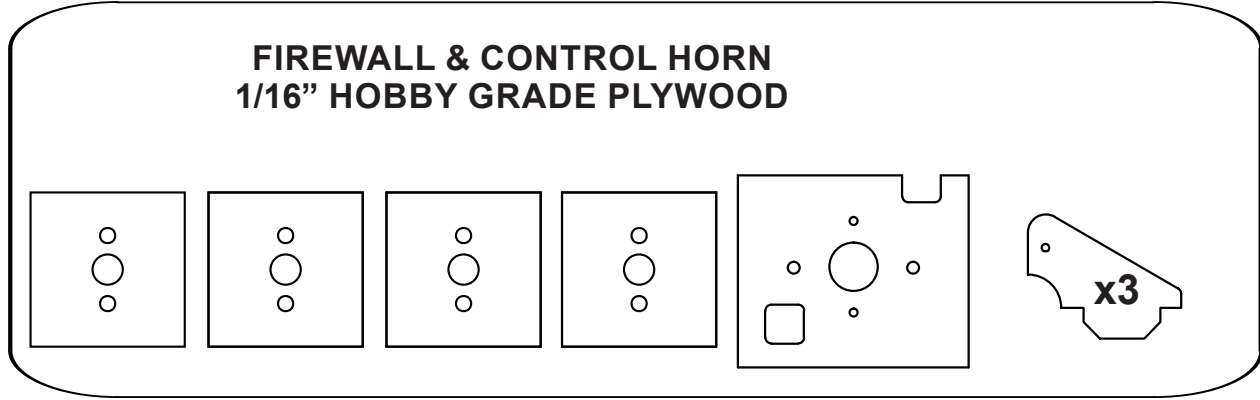

Bloody Fortress Vert. Stab.

Optional 1 Mot

Bloody Fortress Horiz. Stab

45° BEVEL

Bloody Fortress Fuselage Doubler

Bloody Fortress Fuselage Doubler

FIREWALL & CONTROL HORN
1/16" HOBBY GRADE PLYWOOD

x3