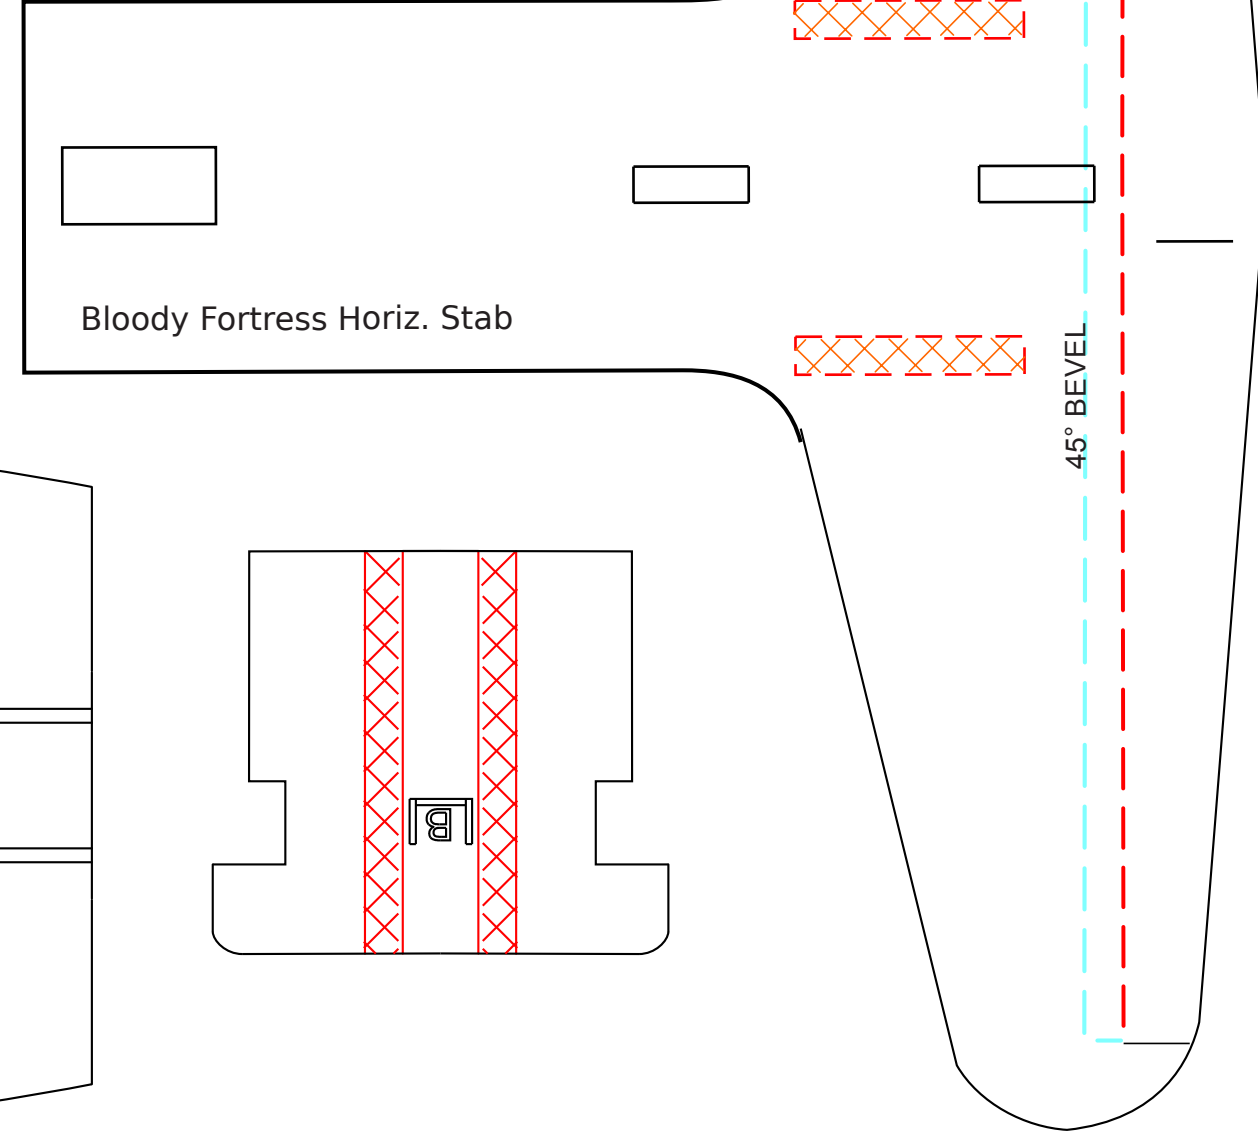

Bloody Fortress Vert. Stab.

Optional 1 Mot

Bloody Fortress Horiz. Stab

45° BEVEL

Bloody Fortress Fuselage Doubler

Bloody Fortress Fuselage Doubler

FIREWALL & CONTROL HORN
1/16" HOBBY GRADE PLYWOOD

x3

Bloody Fortress - Bloody WWII Series #1
By: Ricardo Gonzalez, based on the Baby Baron by Dan Sponholz
Version (2.0) BETA - January 2018