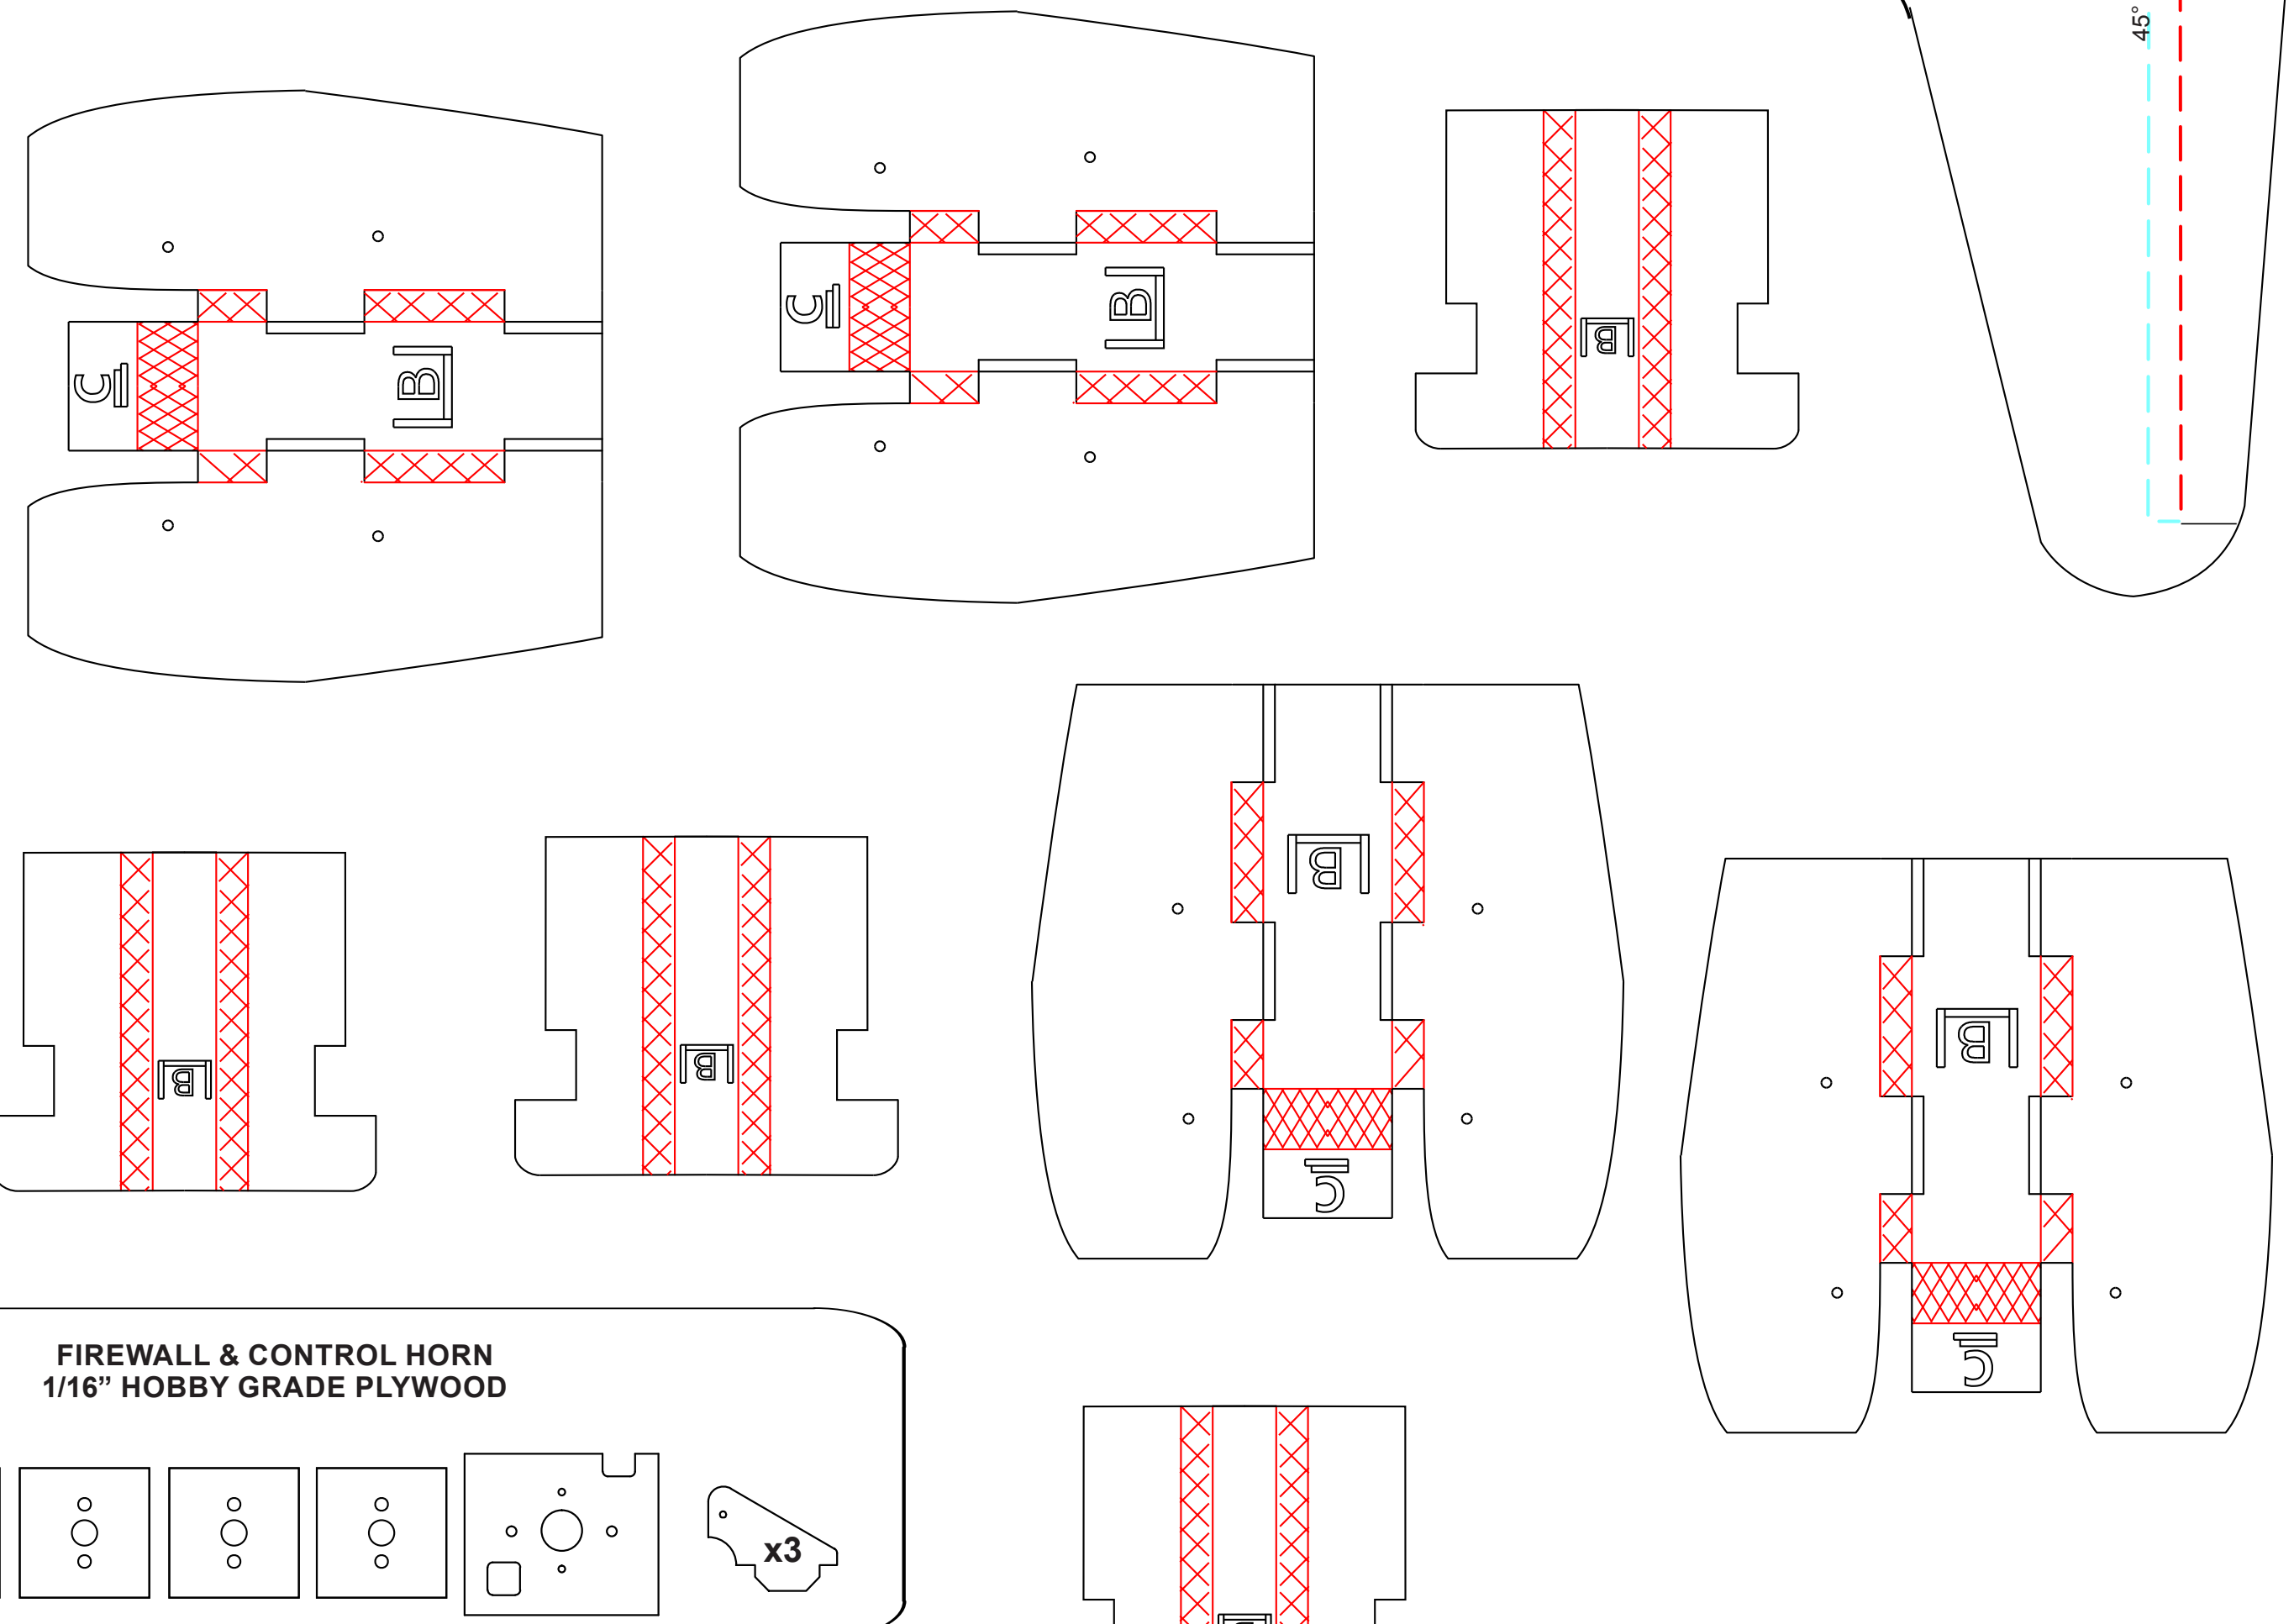

Bloody Fortress Vert. Stab.

Optional 1 Mot

Bloody Fortress Horiz. Stab

45° BEVEL

Bloody Fortress Fuselage Doubler

Bloody Fortress Fuselage Doubler

FIREWALL & CONTROL HORN
1/16" HOBBY GRADE PLYWOOD

x3

Bloody Fortress - Bloody WWII Series #1
By: Ricardo Gonzalez, based on the Baby Baron by Dan Sponholz
Version (2.0) BETA - January 2018