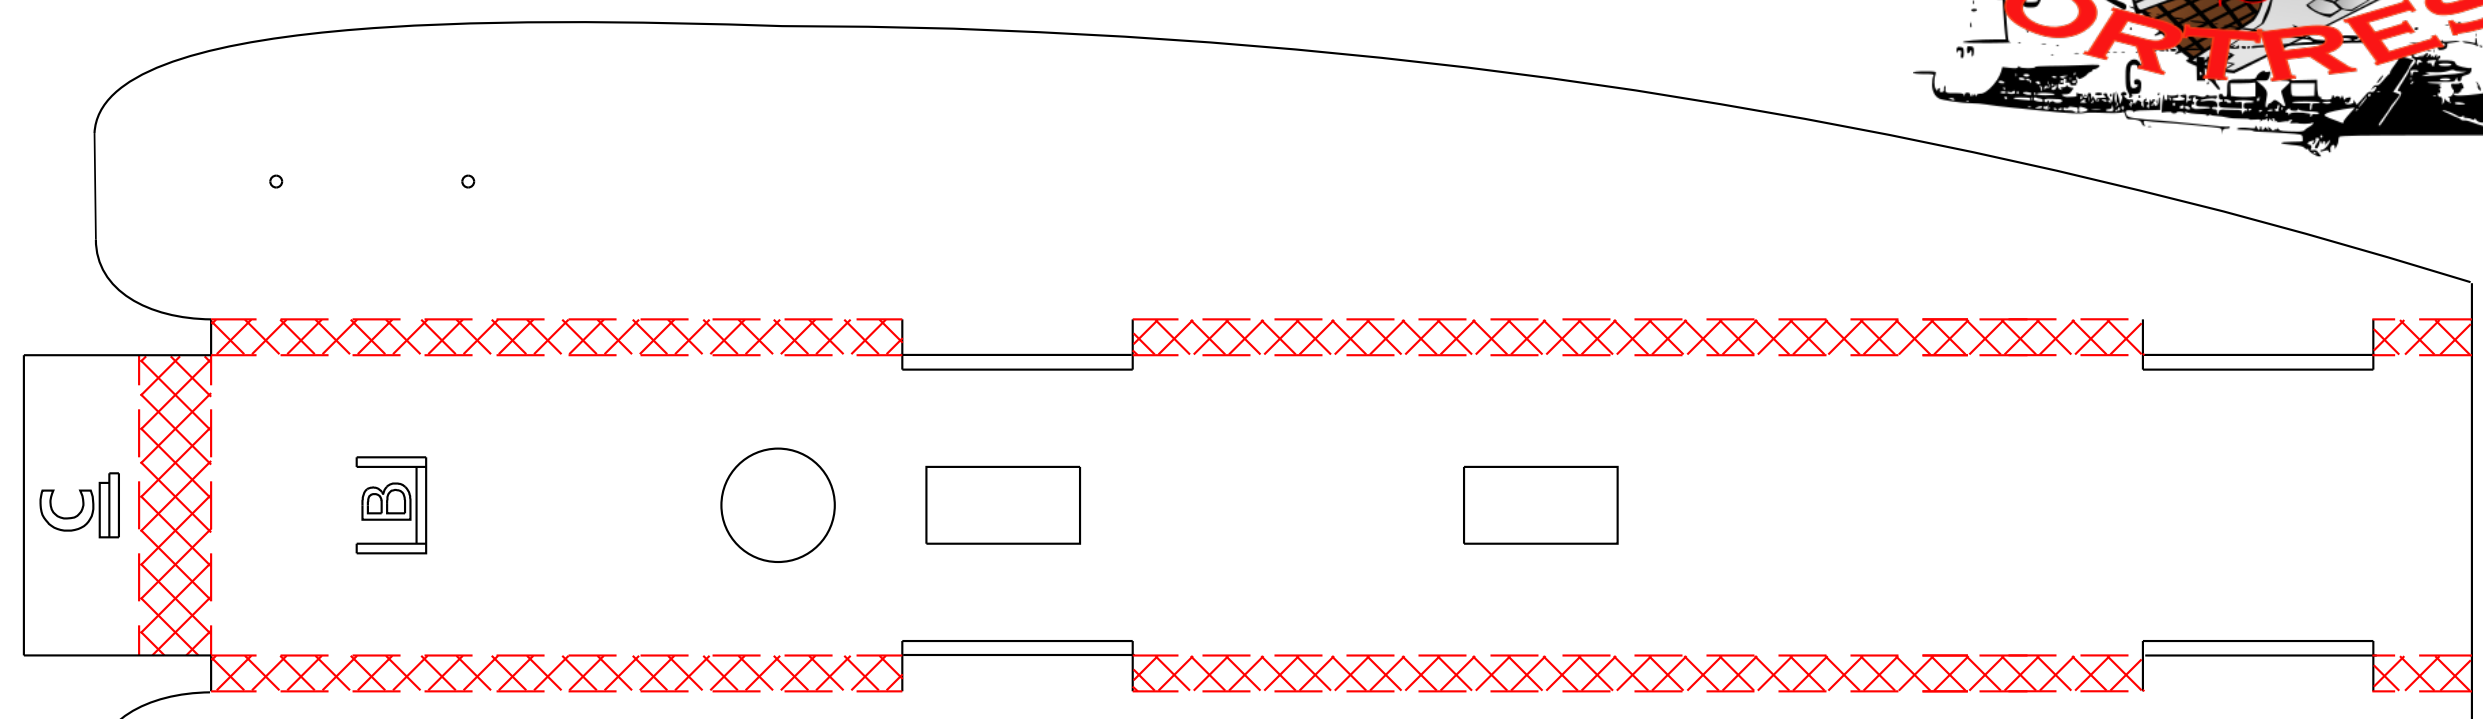

Bloody Fortress Vert. Stab.

Optional 1 Mot

Bloody Fortress Horiz. Stab

45° BEVEL

Bloody Fortress Fuselage Doubler

Bloody Fortress Fuselage Doubler

FIREWALL & CONTROL HORN
1/16" HOBBY GRADE PLYWOOD

x3

Bloody Fortress - Bloody WWII Series #1
By: Ricardo Gonzalez, based on the Baby Baron by Dan Sponholz
Version (2.0) BETA - January 2018