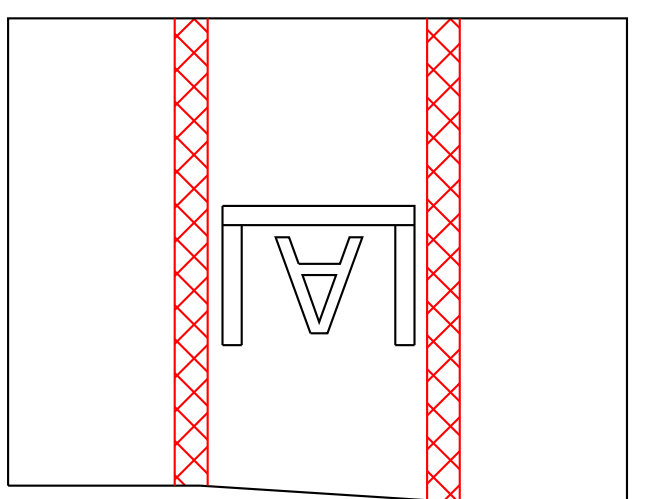

Bloody Fortress Vert. Stab.

Optional 1 Mot

Bloody Fortress Horiz. Stab

45° BEVEL

Bloody Fortress Fuselage Doubler

Bloody Fortress Fuselage Doubler

FIREWALL & CONTROL HORN
1/16" HOBBY GRADE PLYWOOD

x3