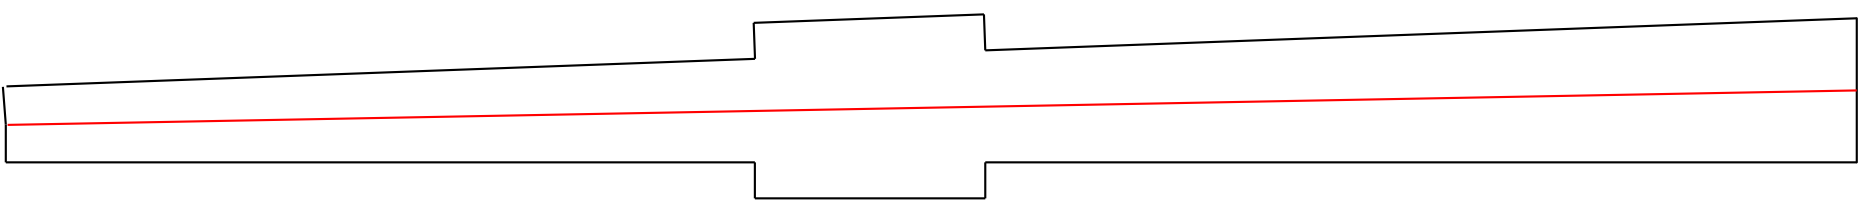

Bloody Fortress Vert. Stab.

Optional 1 Mot

Bloody Fortress Horiz. Stab

45° BEVEL

Bloody Fortress Fuselage Doubler

Bloody Fortress Fuselage Doubler

FIREWALL & CONTROL HORN
1/16" HOBBY GRADE PLYWOOD

x3

Bloody Fortress - Bloody WWII Series #1
By: Ricardo Gonzalez, based on the Baby Baron by Dan Sponholz
Version (2.0) BETA - January 2018