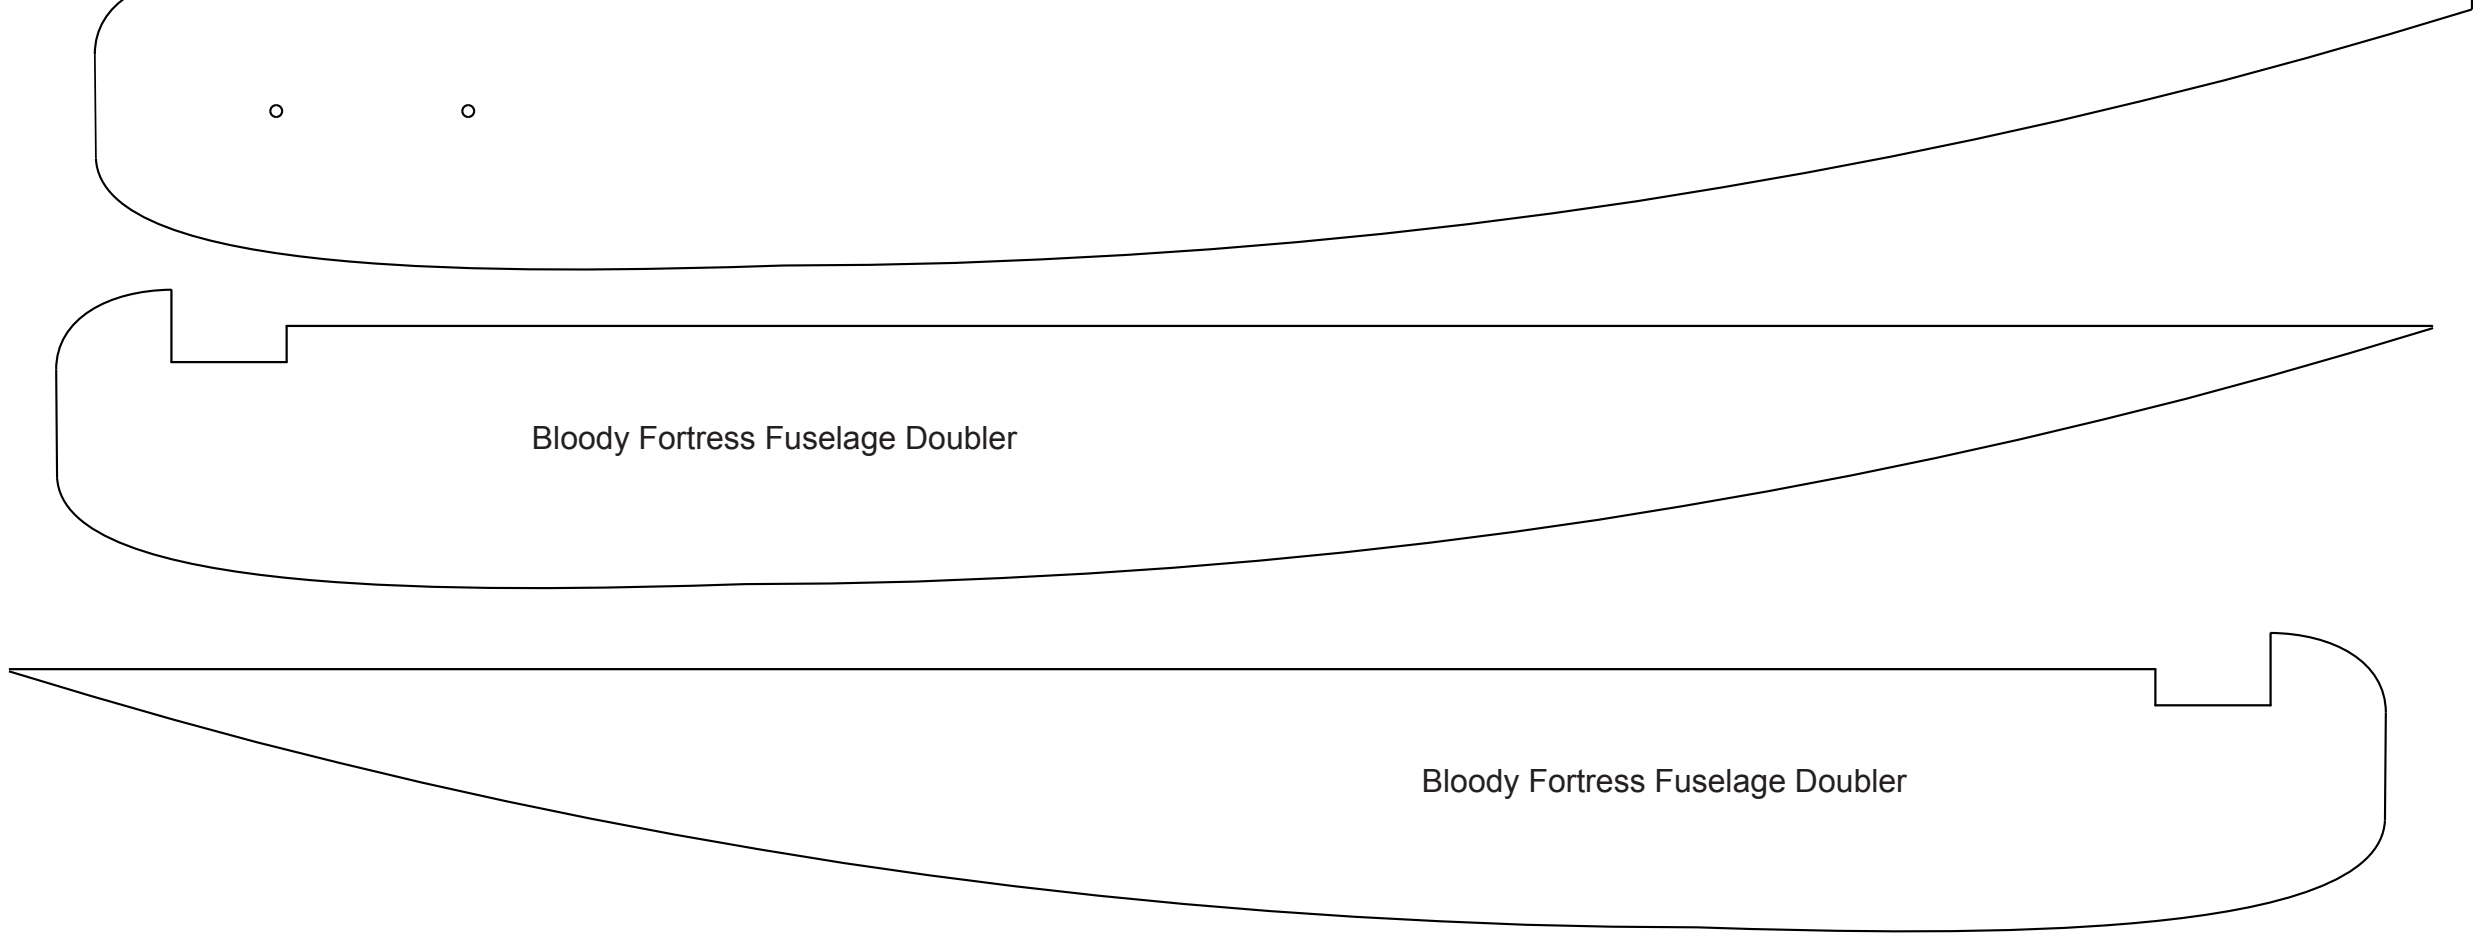

Bloody Fortress Vert. Stab.

Optional 1 Mot

Bloody Fortress Horiz. Stab

45° BEVEL

Bloody Fortress Fuselage Doubler

Bloody Fortress Fuselage Doubler

FIREWALL & CONTROL HORN
1/16" HOBBY GRADE PLYWOOD

x3

Bloody Fortress - Bloody WWII Series #1
By: Ricardo Gonzalez, based on the Baby Baron by Dan Sponholz
Version (2.0) BETA - January 2018