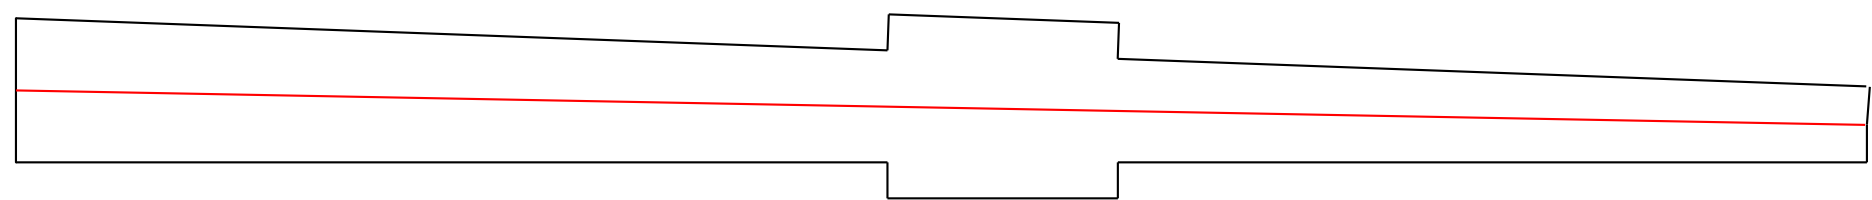

Bloody Fortress Vert. Stab.

Optional 1 Mot

Bloody Fortress Horiz. Stab

45° BEVEL

Bloody Fortress Fuselage Doubler

Bloody Fortress Fuselage Doubler

FIREWALL & CONTROL HORN
1/16" HOBBY GRADE PLYWOOD

x3

Bloody Fortress - Bloody WWII Series #1
By: Ricardo Gonzalez, based on the Baby Baron by Dan Sponholz
Version (2.0) BETA - January 2018