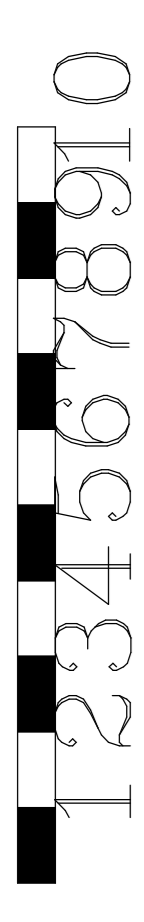

derived from the KKK Eagle

black = cut

red = score 50%

blue = lightly crease

green = score 50% on backside

light blue = Information

black = cut

red = score 50%

blue = lightly crease

green = score 50% on backside

light blue = Information

FB Strange Eagle

page 2 of 4

by Werner Klotsche 2017

Didedral Gauge Handfeathers

Plywood 1.5 mm

Didedral gauge
one Wing flat
one Wing up

Dihedral Gauge
V-Tail

- black = cut
- red = score 50%
- blue = lightly crease
- green = score 50% on backside
- light blue = Information