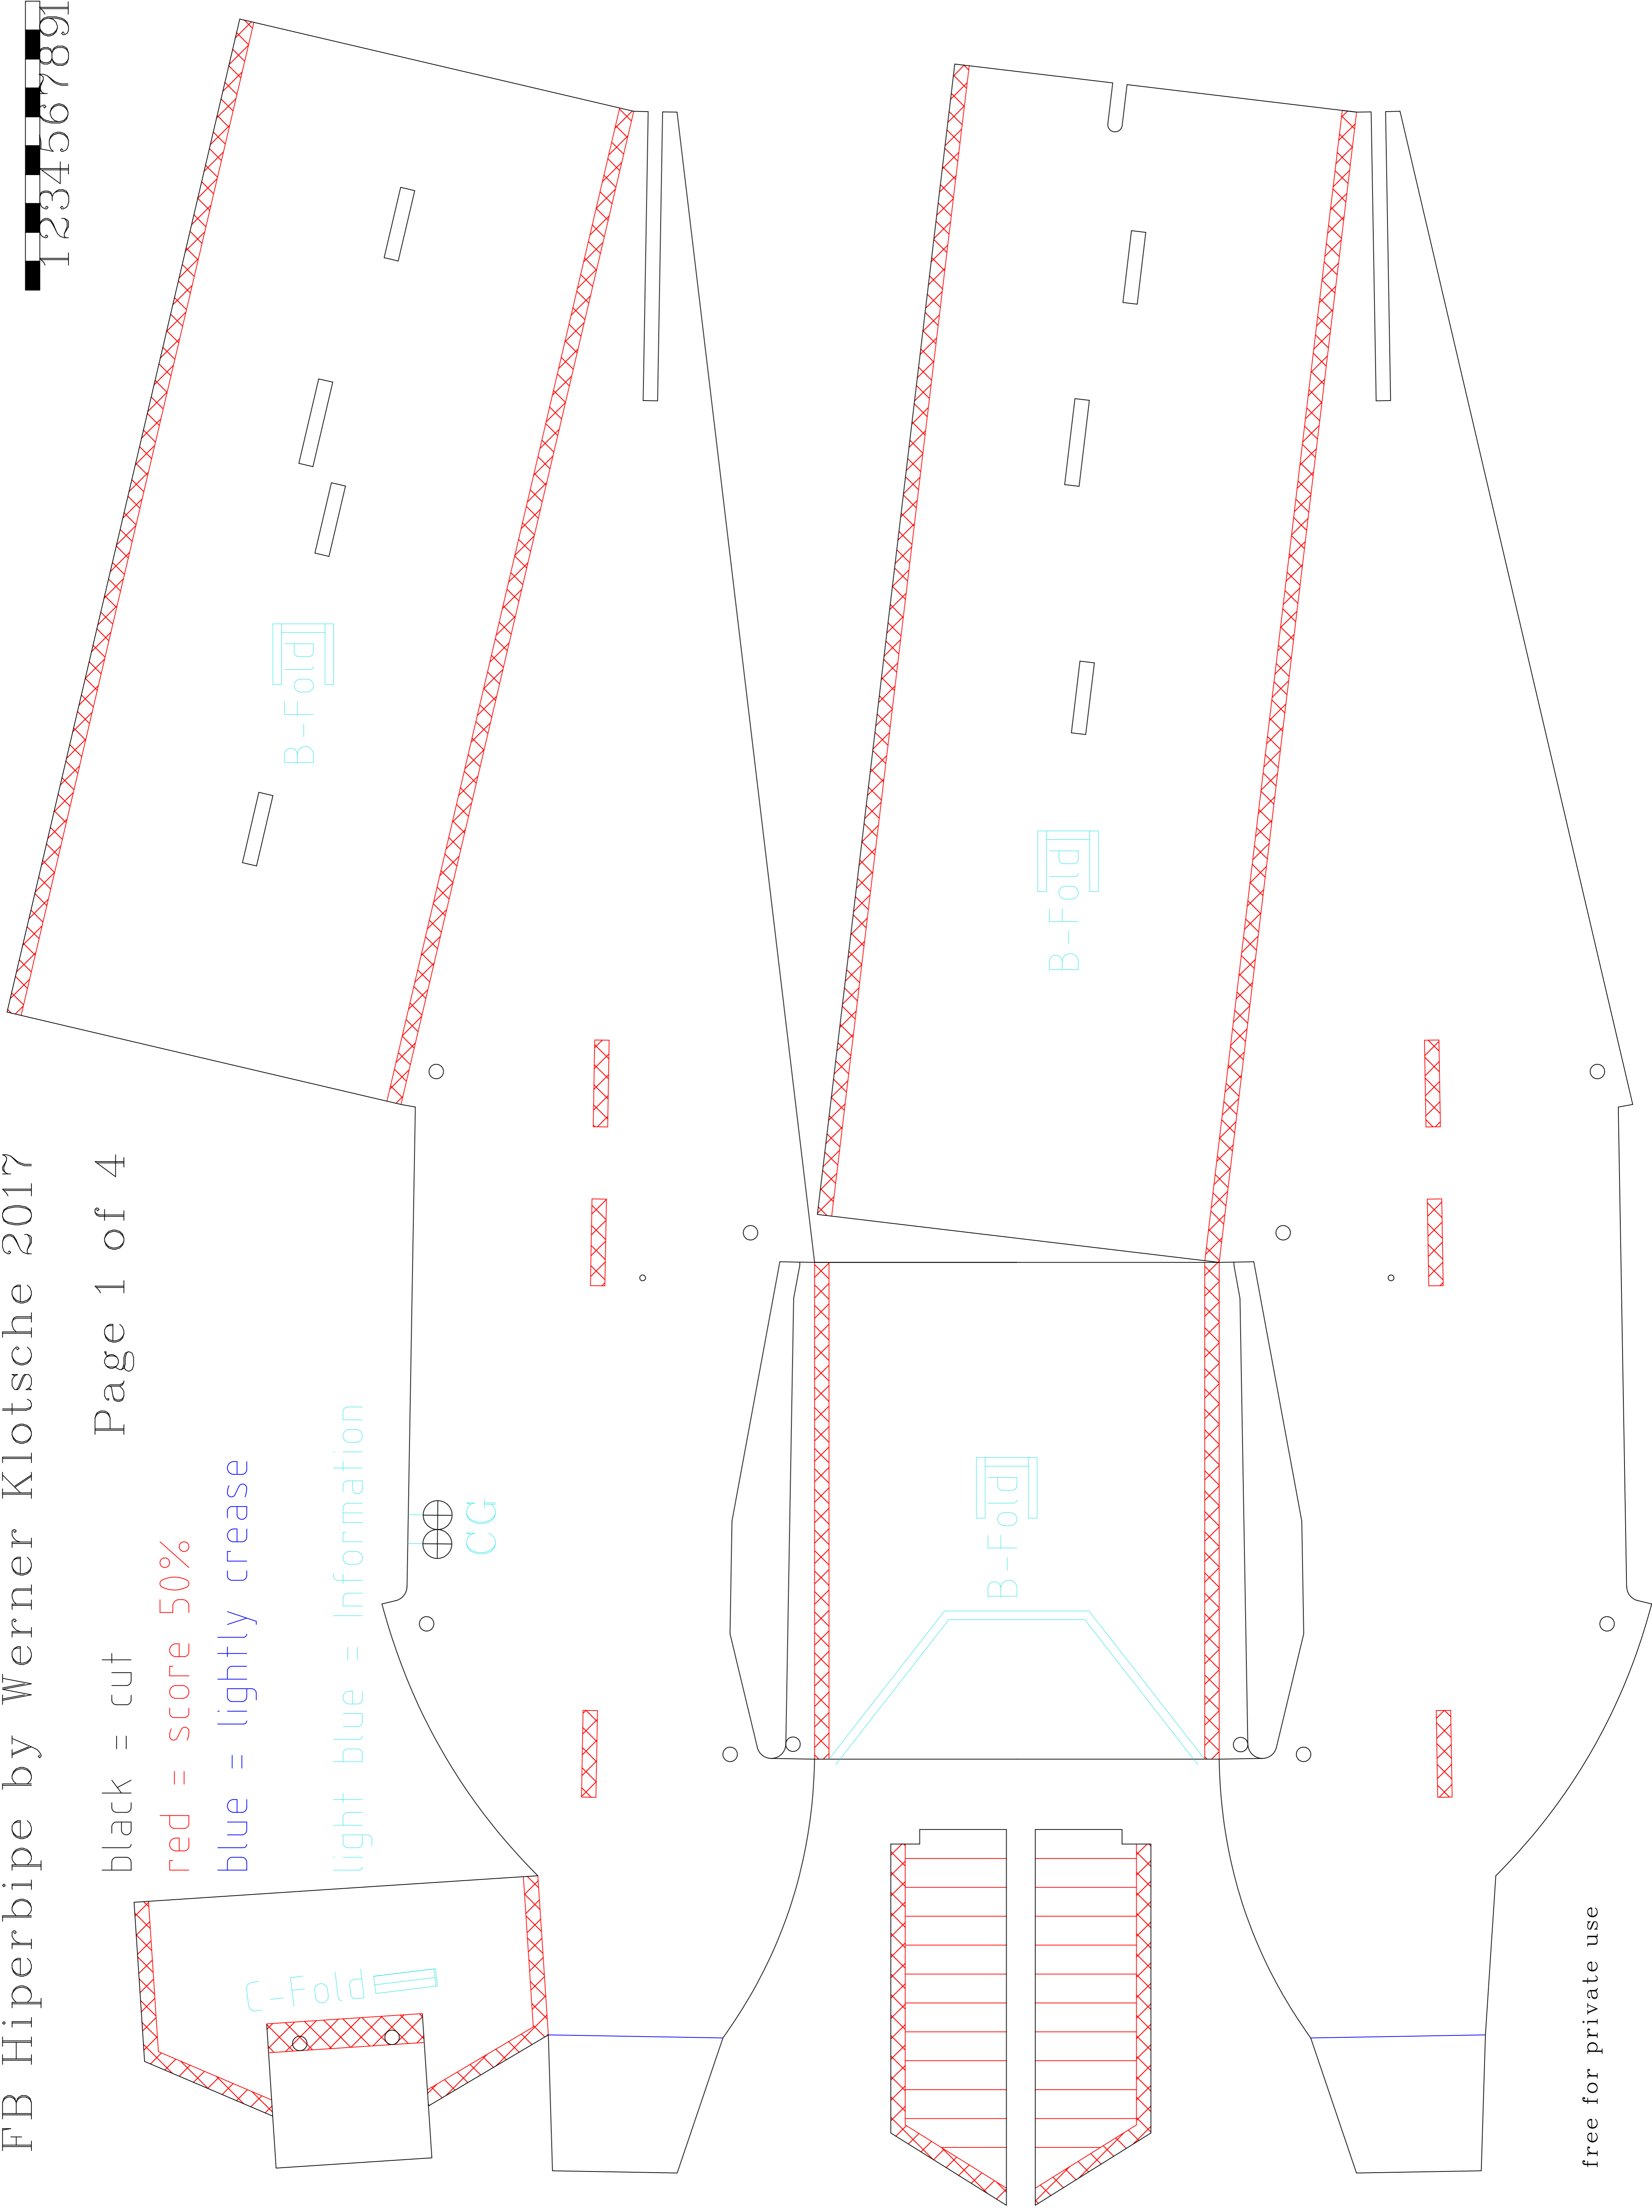

12345678910

black = cut

red = score 50%

blue = lightly crease

light blue = Information

12345678910

black = cut

red = score 50%

blue = lightly crease

3 mm Piano Wire

FB Hiperbipe by Werner Klotsche 2017

Page 2 of 4

12345678910

FB Hiperbipe by Werner Klotsche 2017

Page 3 of 4

black = cut
 red = score 50%
 blue = lightly crease
 light blue = Information

free for private use

12345678910

free for private use

black = cut

red = score 50%

blue = lightly crease

light blue = Information