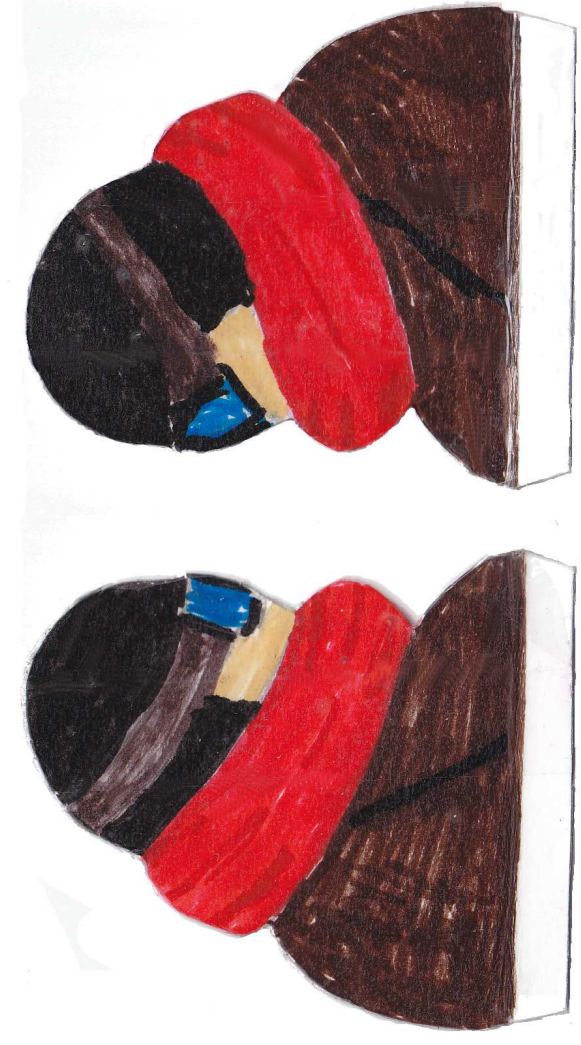

12345678910

FB Baby by Werner Klotsche 2017

black = cut

red = score 50%

Page 1 of 3 blue = lightly crease

light blue = Information

Plywood 15 mm

2.5 mm Plywood

3 x

cut after gluing

free for private use

black = cut

red = score 50%

blue = lightly crease

light blue = Information

Plywood 15 mm

12345678910

free for private use

black = cut

red = score 50%

blue = lightly crease

12345678910

light blue = Information

FB Baby by Werner Klotsche 2017