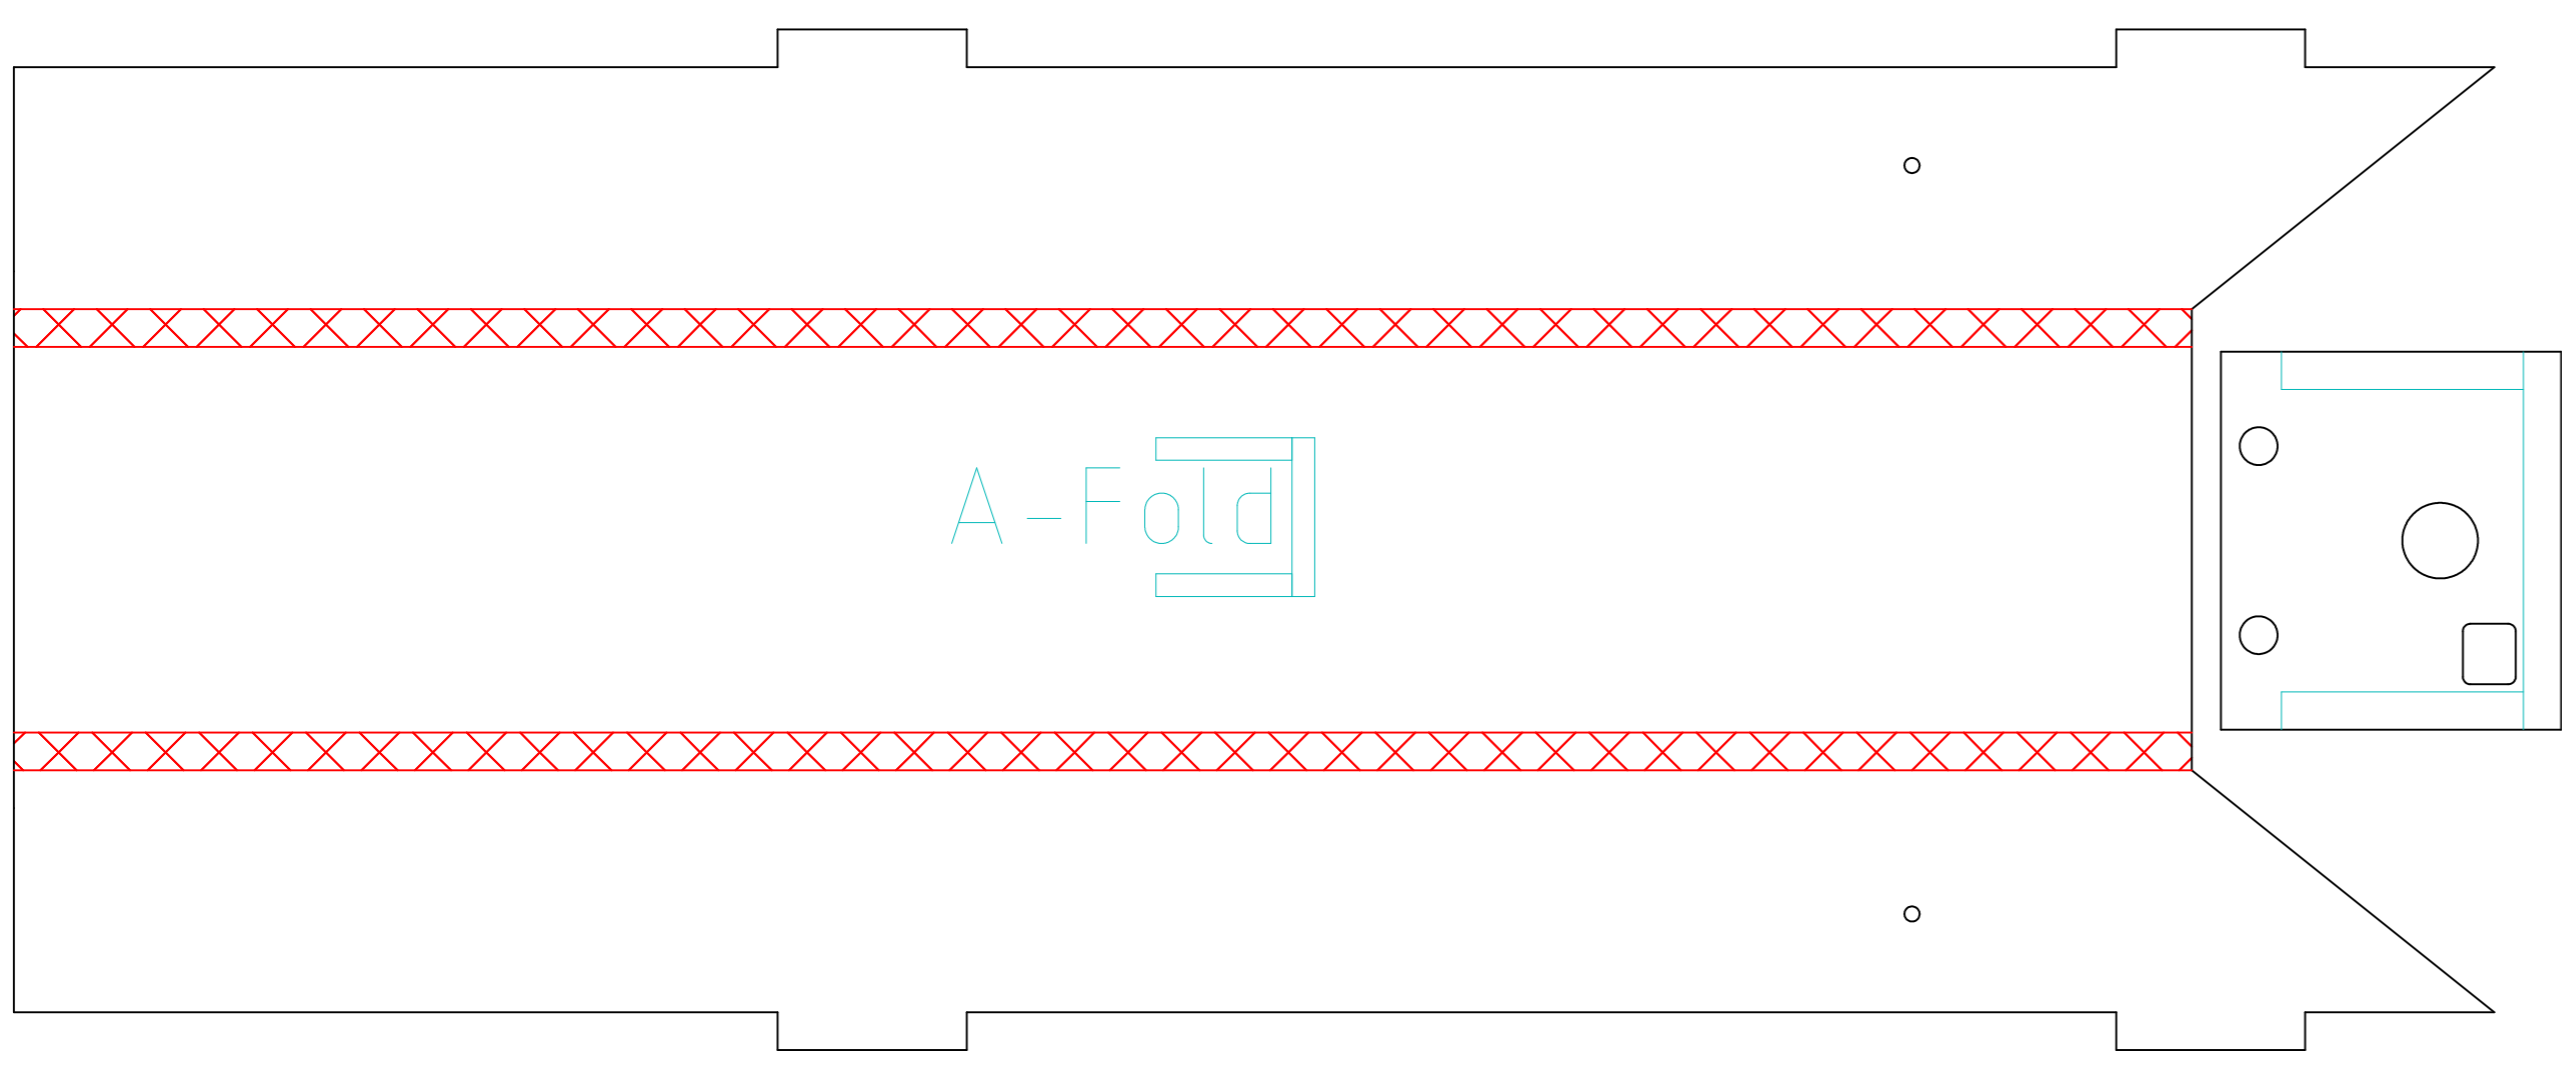

light blue = information

FB Sagittario by Werner Klotsche 2017

Page 2 of 3

one wing flat
one wing up

free for private use

black = cut
red = score 50%
blue = lightly crease

Plywood 15 mm

light blue = information

FB Sagittario by Werner Klotsche 2017

Page 3 of 3

black = cut
 red = score 50%
 blue = lightly crease

light blue = Information

free for private use