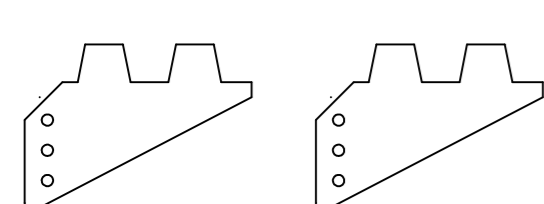

FB Sagittario by Werner Klotsche 2017

Page 1 of 3

12345678910

Plywood 15 mm

free for private use

black = cut

red = score 50%

blue = lightly crease

light blue = information

FB Sagittario by Werner Klotsche 2017

Page 2 of 3

one wing flat
one wing up

free for private use

black = cut
red = score 50%
blue = lightly crease

Plywood 15 mm

light blue = information