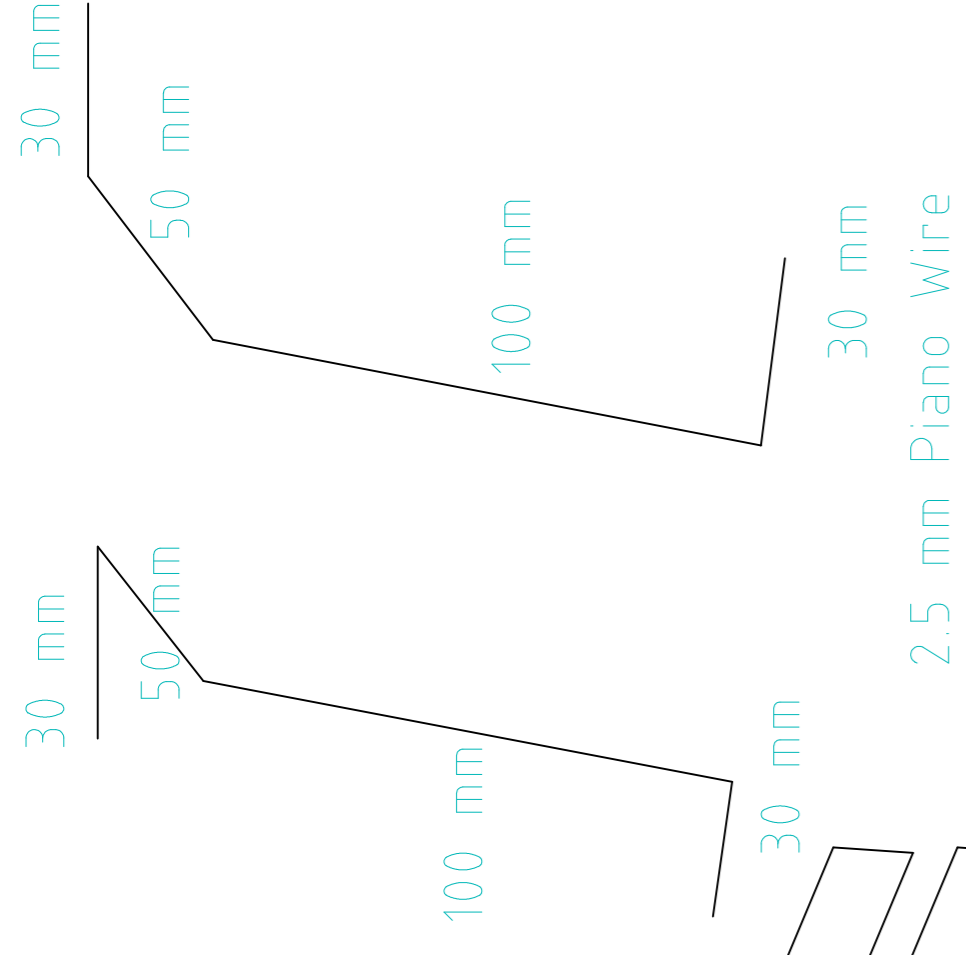

light blue = information

FB Sagittario by Werner Klotsche 2017

Page 2 of 3

one wing flat
one wing up

free for private use

black = cut
red = score 50%
blue = lightly crease

Plywood 15 mm

light blue = information

FB Sagittario by Werner Klotsche 2017

Page 3 of 3

black = cut
 red = score 50%
 blue = lightly crease

light blue = Information

free for private use