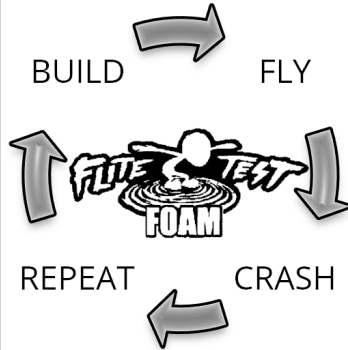

Baby Baron

by SPONZ

WINGSPAN	WEIGHT WITHOUT BATTERY
18 in (457 mm)	5.29 oz (150 g)
CENTER OF GRAVITY	RECOMMENDED BATTERY
1.38 in (35 mm)	800 mAh 2s
RECOMMENDED MOTOR SIZE	RECOMMENDED MOTOR KV
1804	2480
RECOMMENDED ESC	RECOMMENDED PROPELLER
12 A	6 x 5

Caudron C.460

by rockyboy

WINGSPAN	WEIGHT WITHOUT BATTERY
44 in (1117 mm)	34 oz (964 g)
CENTER OF GRAVITY	RECOMMENDED BATTERY
2.25 in (57 mm)	2200 mAh 3s
RECOMMENDED MOTOR SIZE	RECOMMENDED MOTOR KV
2826	1100
RECOMMENDED ESC	RECOMMENDED PROPELLER
60 A	10 x 7

AP Rascal Racer

by Airc Pirates

WINGSPAN	WEIGHT WITHOUT BATTERY
27.56 in (700 mm)	9.52 oz (270 g)
CENTER OF GRAVITY	RECOMMENDED BATTERY
1.02 in (26 mm)	850 mAh 4s
RECOMMENDED MOTOR SIZE	RECOMMENDED MOTOR KV
2825	1950
RECOMMENDED ESC	RECOMMENDED PROPELLER
20 A	5.5 x 4.5

nnDLG

by nerdnic

WINGSPAN	WEIGHT WITHOUT BATTERY
51 in (1295 mm)	9.17 oz (260 g)
CENTER OF GRAVITY	RECOMMENDED BATTERY
?	300 mAh 2s
RECOMMENDED MOTOR SIZE	RECOMMENDED MOTOR KV
-	-
RECOMMENDED ESC	RECOMMENDED PROPELLER
6 A	-