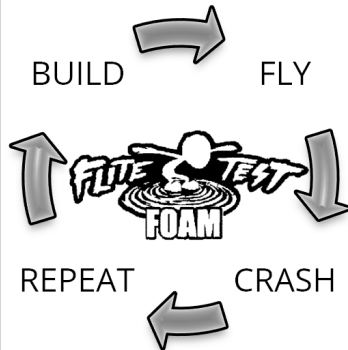

Baby Baron

by SPONZ

WINGSPAN	WEIGHT WITHOUT BATTERY
18 in (457 mm)	5.29 oz (150 g)
CENTER OF GRAVITY	RECOMMENDED BATTERY
1.38 in (35 mm)	800 mAh 2s
RECOMMENDED MOTOR SIZE	RECOMMENDED MOTOR KV
1804	2480
RECOMMENDED ESC	RECOMMENDED PROPELLER
12 A	6 x 5

Caudron C.460

by rockyboy

WINGSPAN	WEIGHT WITHOUT BATTERY
44 in (1117 mm)	34 oz (964 g)
CENTER OF GRAVITY	RECOMMENDED BATTERY
2.25 in (57 mm)	2200 mAh 3s
RECOMMENDED MOTOR SIZE	RECOMMENDED MOTOR KV
2826	1100
RECOMMENDED ESC	RECOMMENDED PROPELLER
60 A	10 x 7

AP Rascal Racer

by Airc Pirates

WINGSPAN	WEIGHT WITHOUT BATTERY
27.56 in (700 mm)	9.52 oz (270 g)
CENTER OF GRAVITY	RECOMMENDED BATTERY
1.02 in (26 mm)	850 mAh 4s
RECOMMENDED MOTOR SIZE	RECOMMENDED MOTOR KV
2825	1950
RECOMMENDED ESC	RECOMMENDED PROPELLER
20 A	5.5 x 4.5

nnDLG

by nerdnic

WINGSPAN	WEIGHT WITHOUT BATTERY
51 in (1295 mm)	9.17 oz (260 g)
CENTER OF GRAVITY	RECOMMENDED BATTERY
?	300 mAh 2s
RECOMMENDED MOTOR SIZE	RECOMMENDED MOTOR KV
-	-
RECOMMENDED ESC	RECOMMENDED PROPELLER
6 A	-