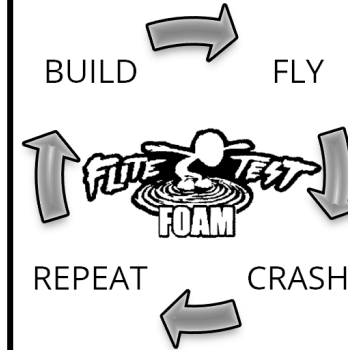

Baby Baron

by SPONZ

WINGSPAN	WEIGHT WITHOUT BATTERY
18 in (457 mm)	5.29 oz (150 g)
CENTER OF GRAVITY	RECOMMENDED BATTERY
1.38 in (35 mm)	800 mAh 2s
RECOMMENDED MOTOR SIZE	RECOMMENDED MOTOR KV
1804	2480
RECOMMENDED ESC	RECOMMENDED PROPELLER
12 A	6 x 5

Caudron C.460

by rockyboy

WINGSPAN	WEIGHT WITHOUT BATTERY
44 in (1117 mm)	34 oz (964 g)
CENTER OF GRAVITY	RECOMMENDED BATTERY
2.25 in (57 mm)	2200 mAh 3s
RECOMMENDED MOTOR SIZE	RECOMMENDED MOTOR KV
2826	1100
RECOMMENDED ESC	RECOMMENDED PROPELLER
60 A	10 x 7

AP Rascal Racer

by Airc Pirates

WINGSPAN	WEIGHT WITHOUT BATTERY
27.56 in (700 mm)	9.52 oz (270 g)
CENTER OF GRAVITY	RECOMMENDED BATTERY
1.02 in (26 mm)	850 mAh 4s
RECOMMENDED MOTOR SIZE	RECOMMENDED MOTOR KV
2825	1950
RECOMMENDED ESC	RECOMMENDED PROPELLER
20 A	5.5 x 4.5

nnDLG

by nerdnic

WINGSPAN	WEIGHT WITHOUT BATTERY
51 in (1295 mm)	9.17 oz (260 g)
CENTER OF GRAVITY	RECOMMENDED BATTERY
?	300 mAh 2s
RECOMMENDED MOTOR SIZE	RECOMMENDED MOTOR KV
-	-
RECOMMENDED ESC	RECOMMENDED PROPELLER
6 A	-