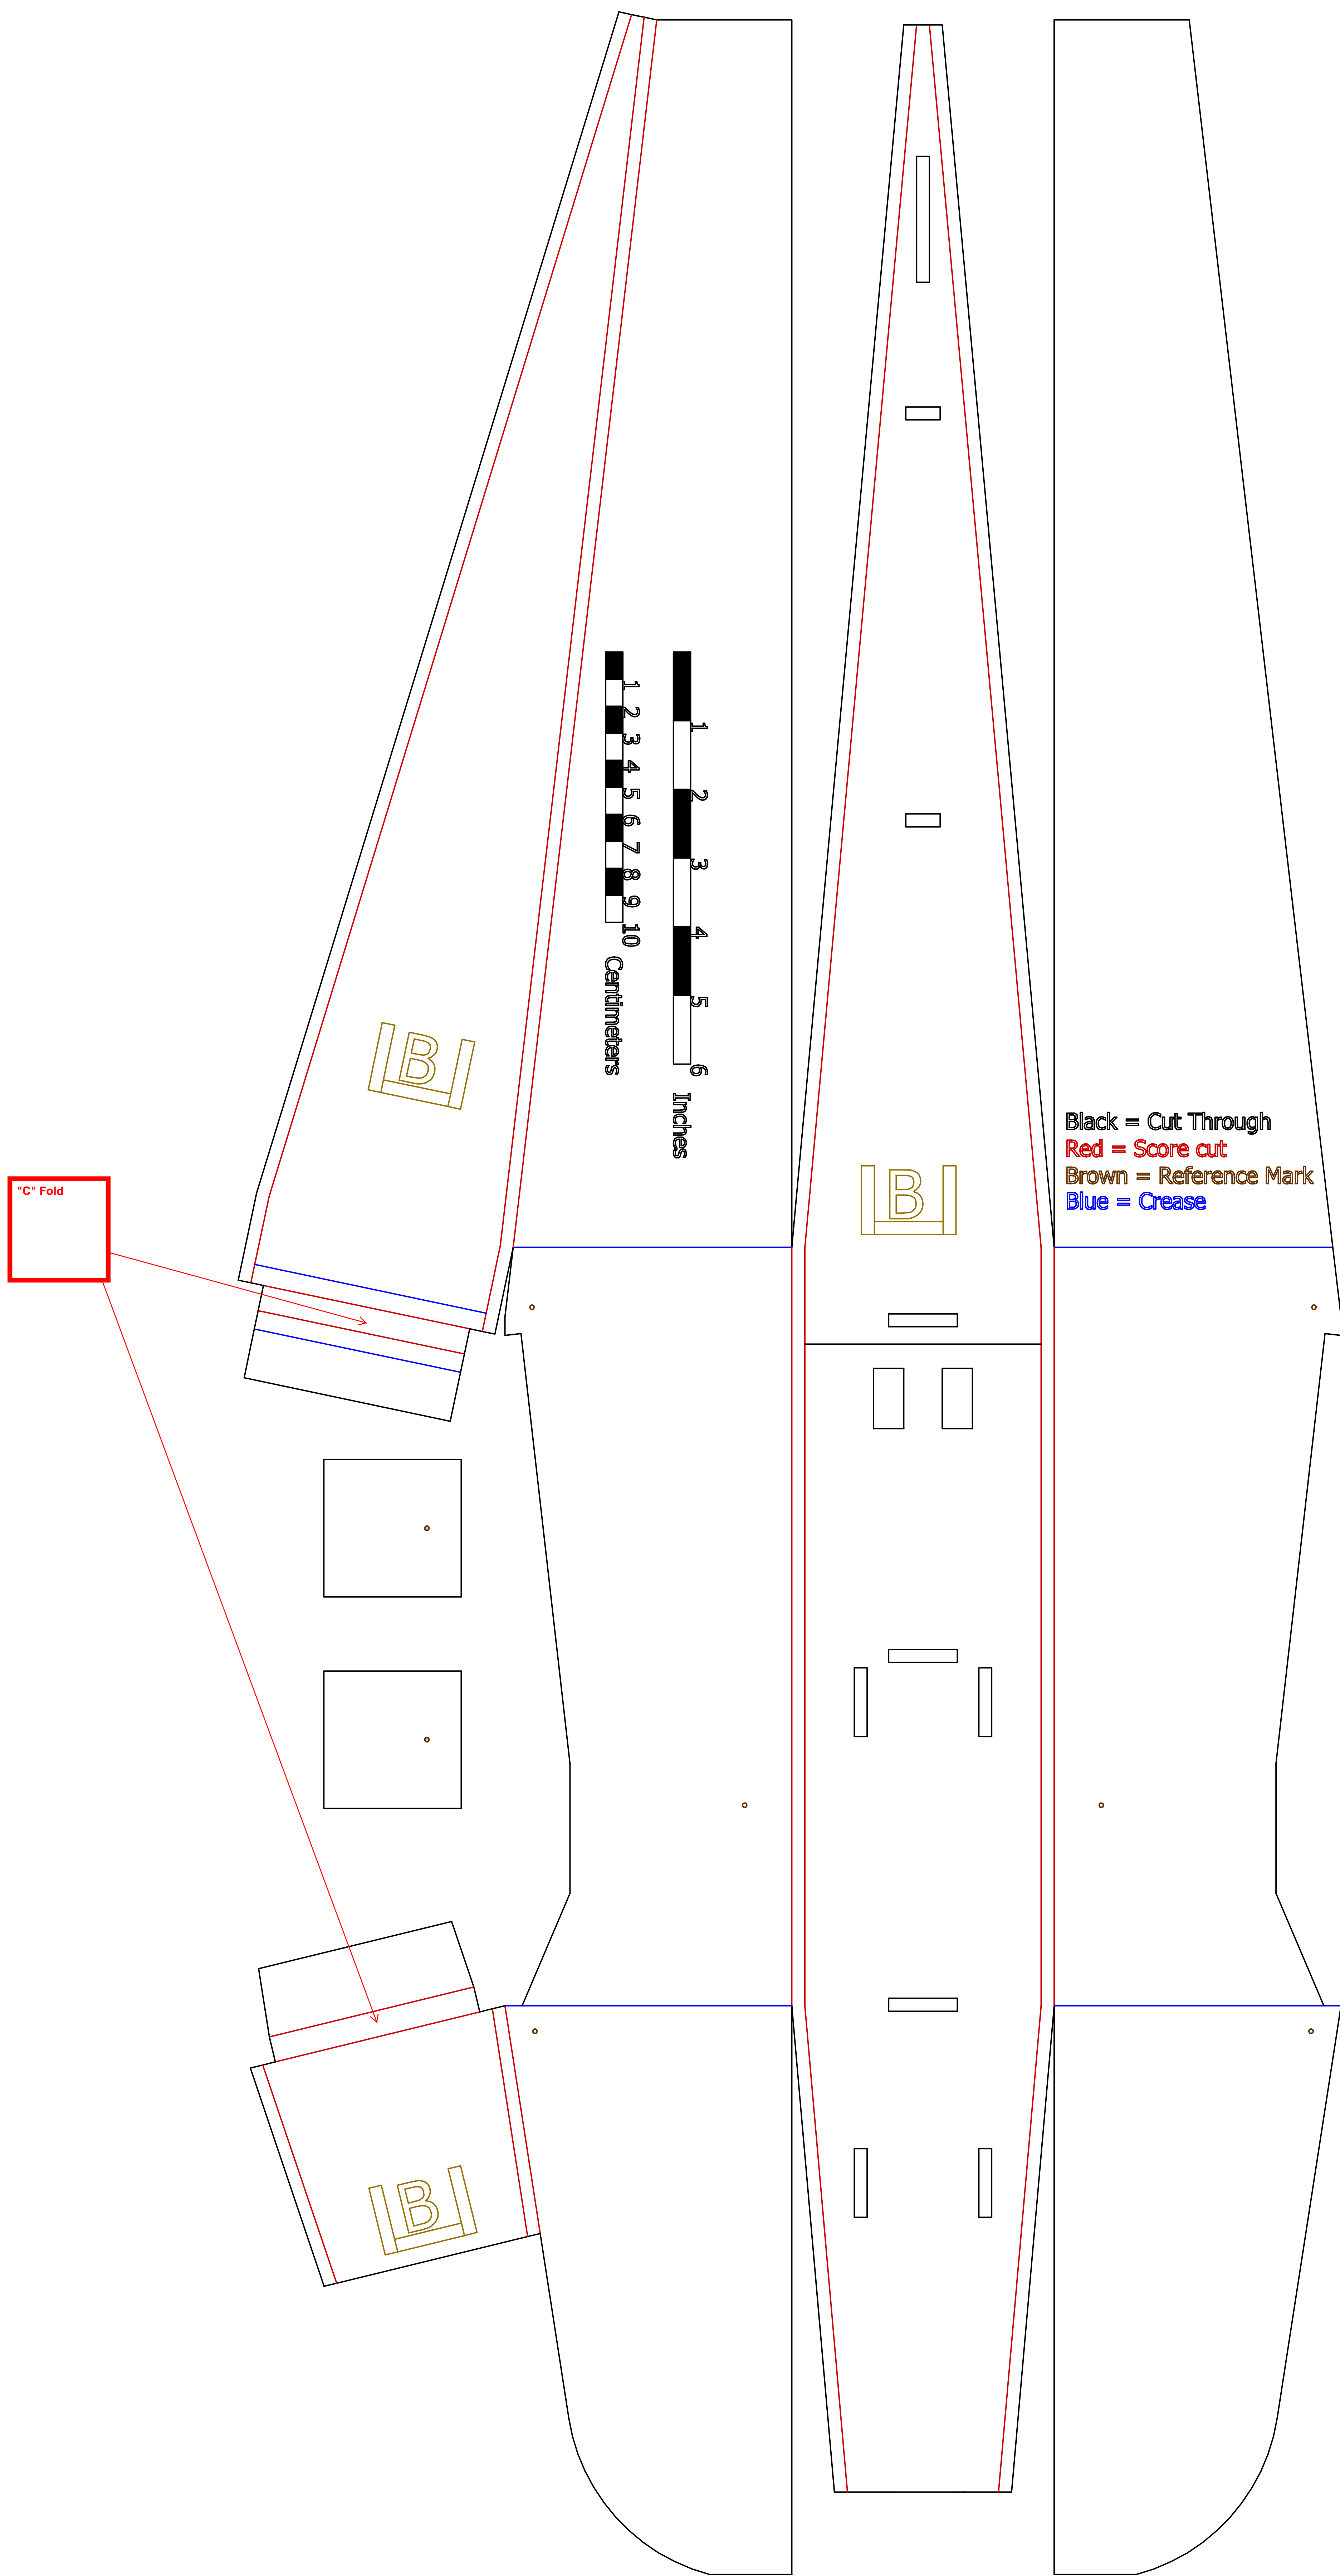

C.G.

C-Fold

Black = Cut Through
Red = Score cut
Brown = Reference Mark
Blue = Crease

Black = Cut Through
Red = Score cut
Brown = Reference Mark
Blue = Crease

1 2 3 4 5 6
1 2 3 4 5 6 7 8 9 10
Centimeters
Inches

"C" Fold

B

B

B

Black = Cut Through
Red = Score cut
Brown = Reference Mark
Blue = Crease